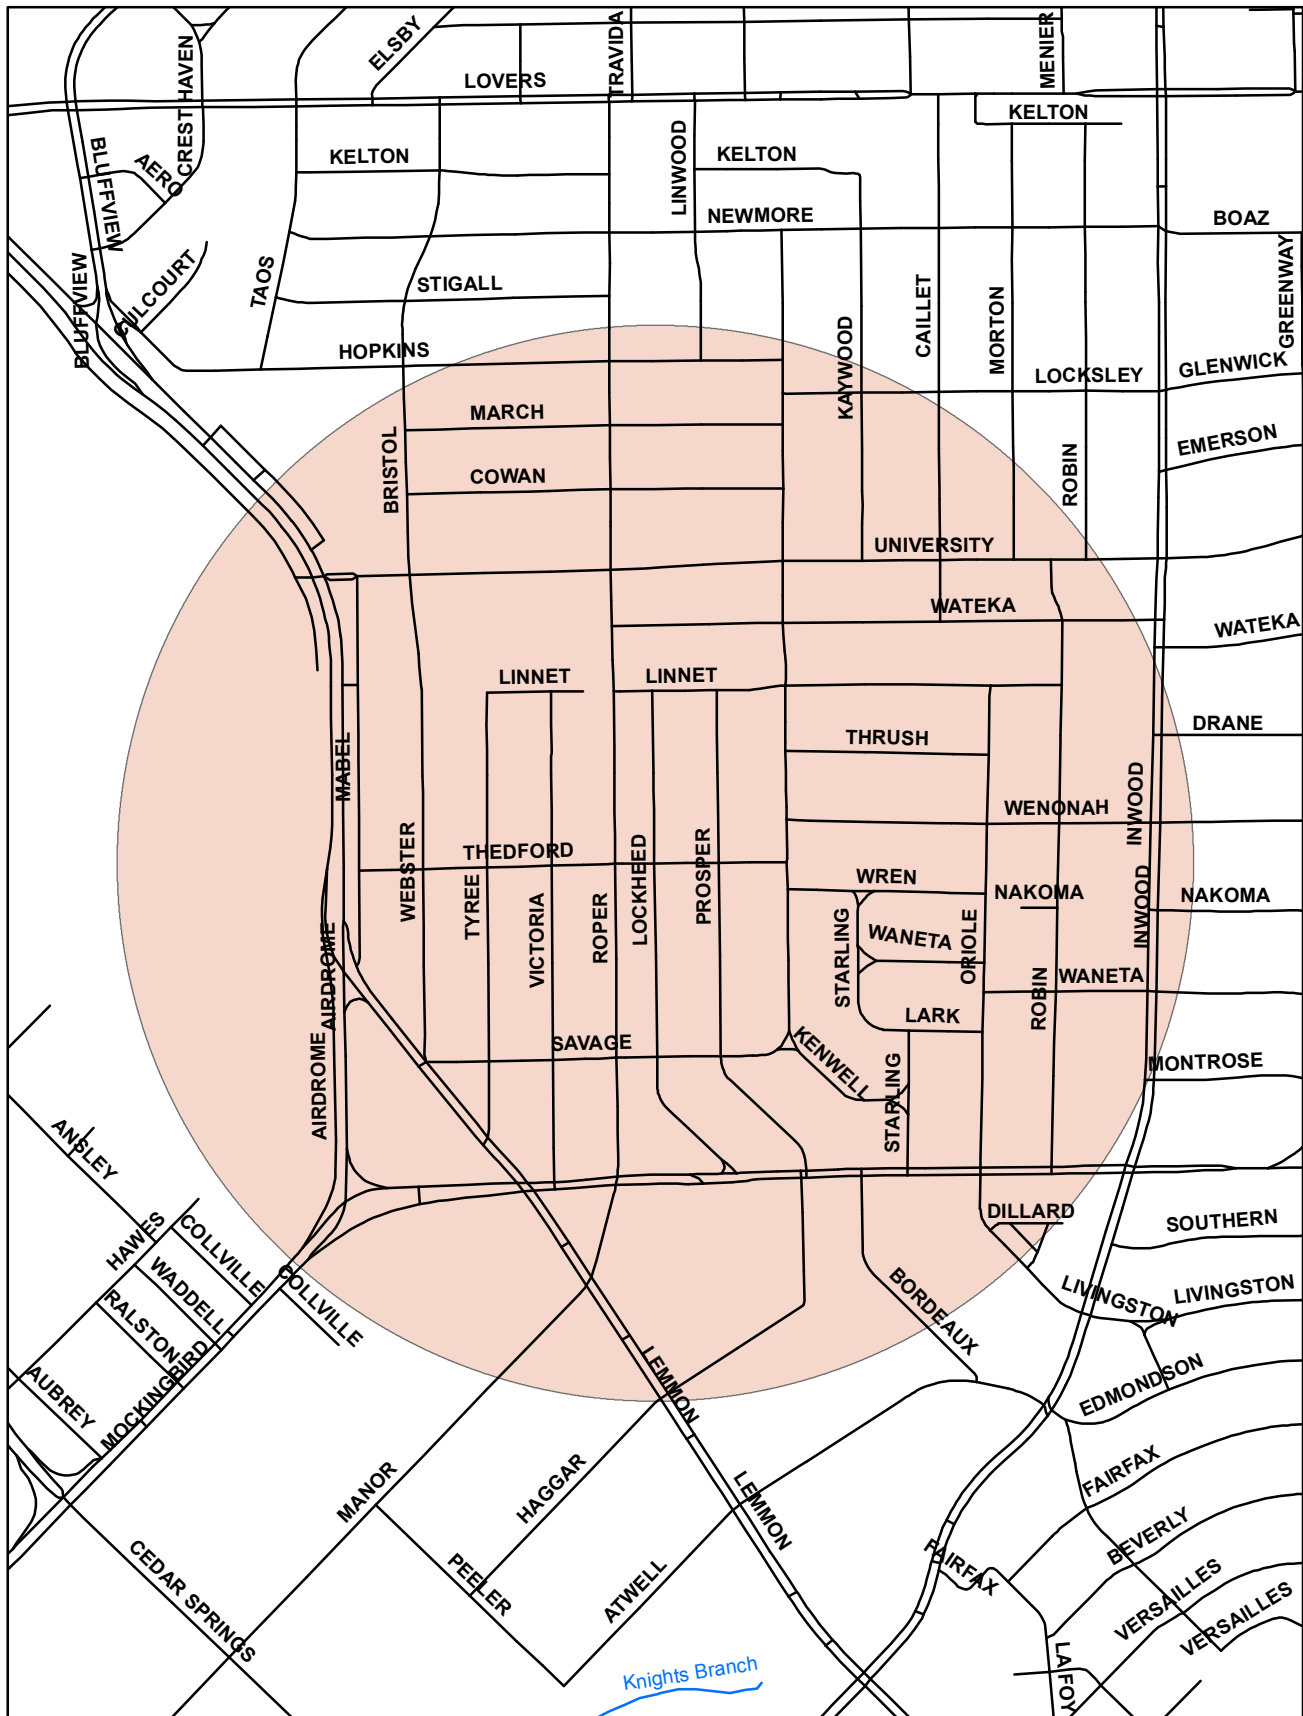

# WNV Ground Spray Target Area

Spray Dates: Friday, July 22<sup>nd</sup> and Saturday, July 23<sup>rd</sup>, 2016 between 9:00 pm and 5:00 am each night

# 4700 THELEDFORD

**WNV Ground Spray Target Area**

Spray Dates: Friday, July 22<sup>nd</sup> and Saturday, July 23<sup>rd</sup>, 2016 between 9:00 pm and 5:00 am each night

**Data Source:**  
 Roads, Waterways, Lakes, Parks - City of Dallas Enterprise GIS  
 Spray Areas - City of Dallas Code Compliance Services

City of Dallas GIS Map Disclaimer:  
 The accuracy of this data within this map is not to be taken / used as data produced by a Registered Professional Land Surveyor for the State of Texas. \* This product is for informational purposes and may not have been prepared for or be suitable for legal, engineering, or surveying purposes. It does not represent an on-the-ground survey and represents only the approximate relative location of property boundaries. The City of Dallas makes no representation of any kind, including, but not limited to, warranties of merchantability or fitness for a particular purpose or use, nor are any such warranties to be implied with respect to the accuracy information/data presented on this map. Transfer, copies and/or use of information in this map without the presentation of this disclaimer is prohibited.  
 City of Dallas GIS\* State of Texas: H.B. 1147 (W. Smith) - 05/27/2011, Effective on 09/01/2011

**Dallas Code Compliance, what it all means**  
**COMMUNITY**

Half Mile Radius