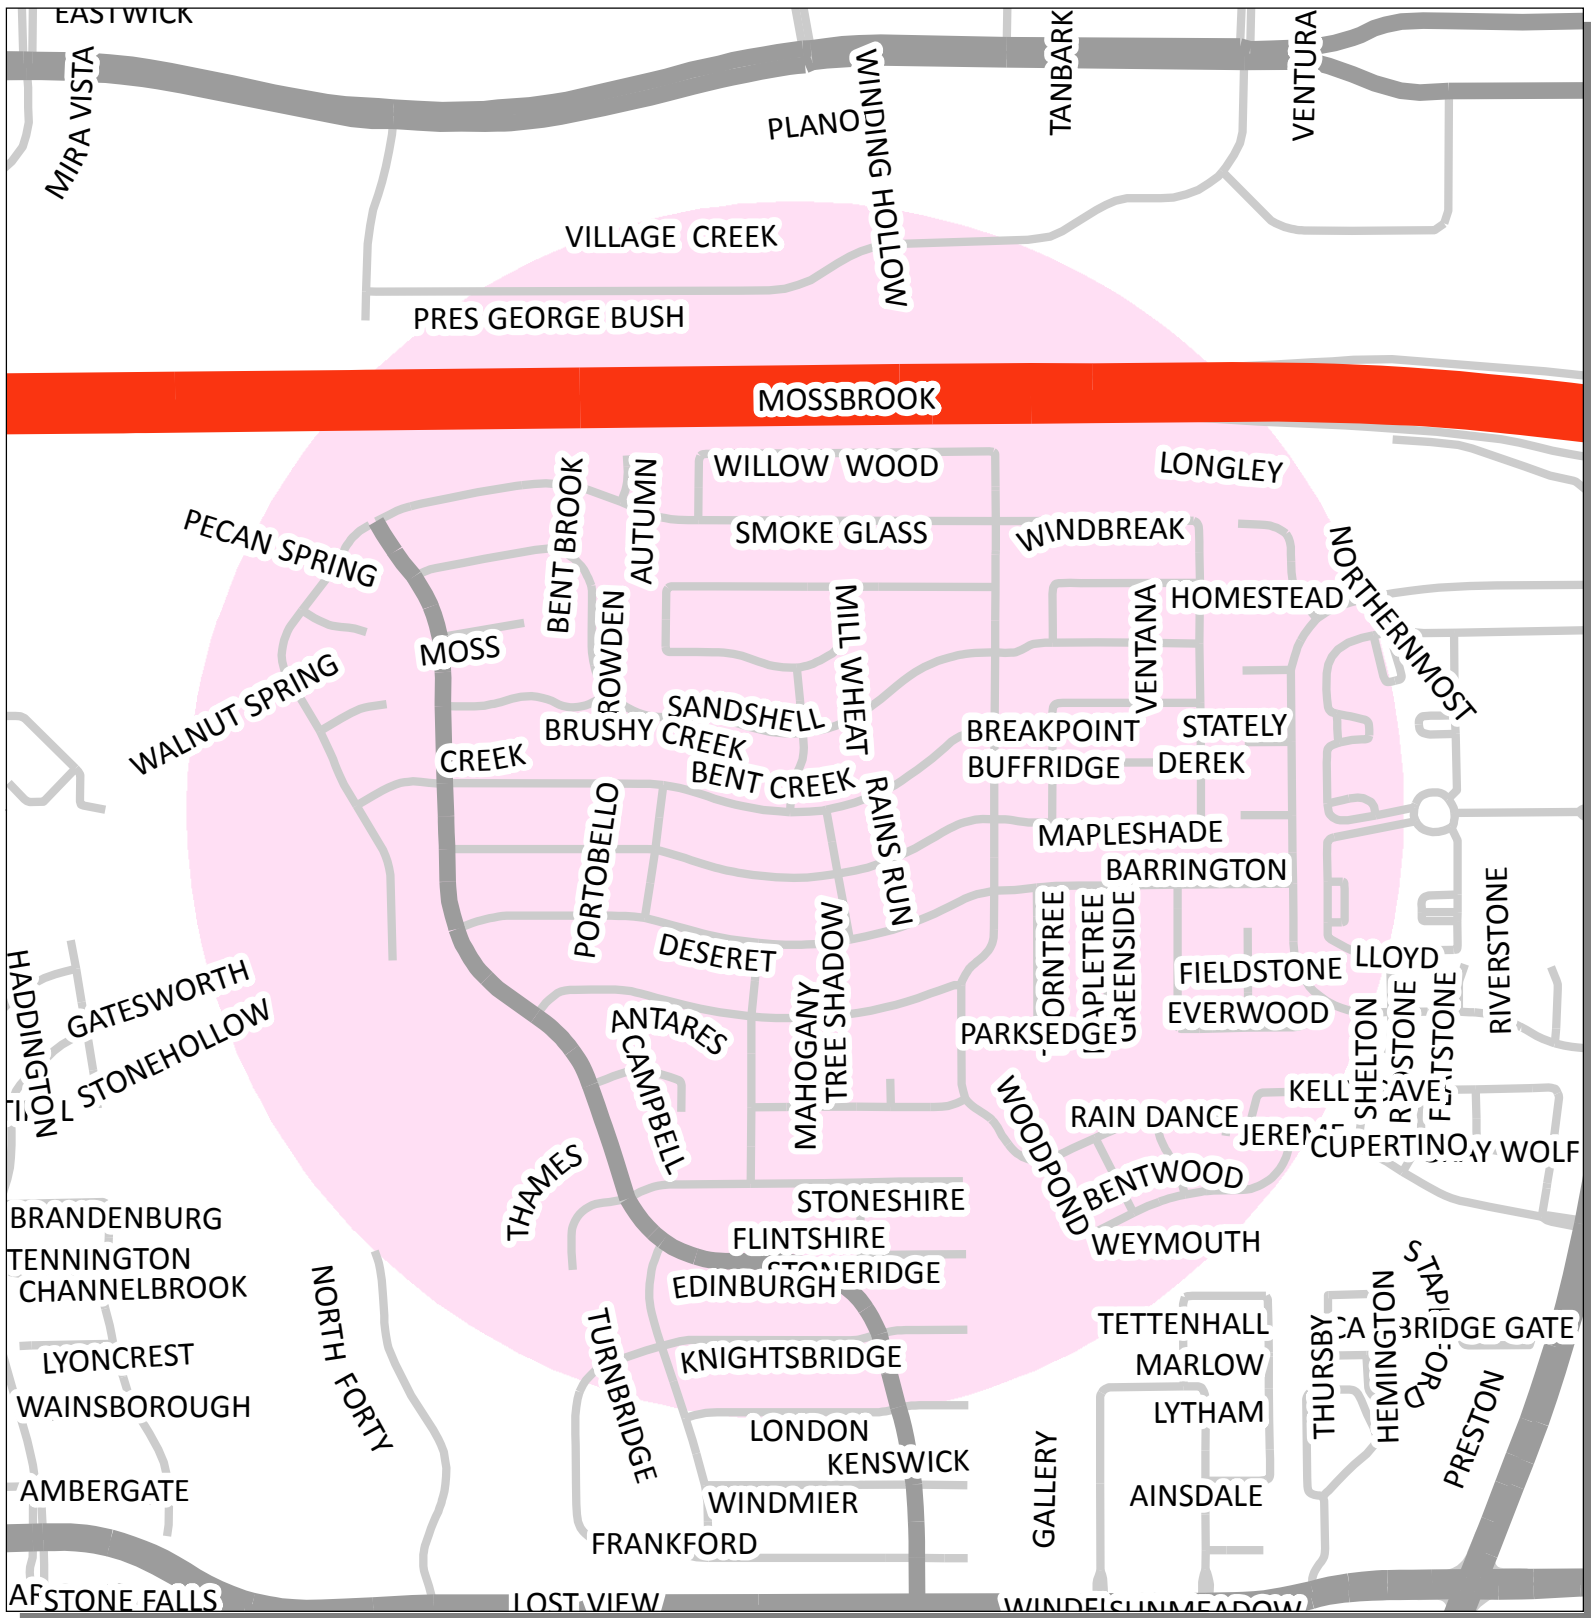

WNV Ground Spray Target Area

Spray Dates: Friday, July 22nd and Saturday, July 23rd, 2016 between 9:00 pm and 5:00 am each night

Data Source:
Roads, Waterways, Lakes, Parks - City of Dallas Enterprise GIS
Spray Areas - City of Dallas Code Compliance Services

Dallas Code Compliance, what it all means
COMMUNITY

Half Mile Radius