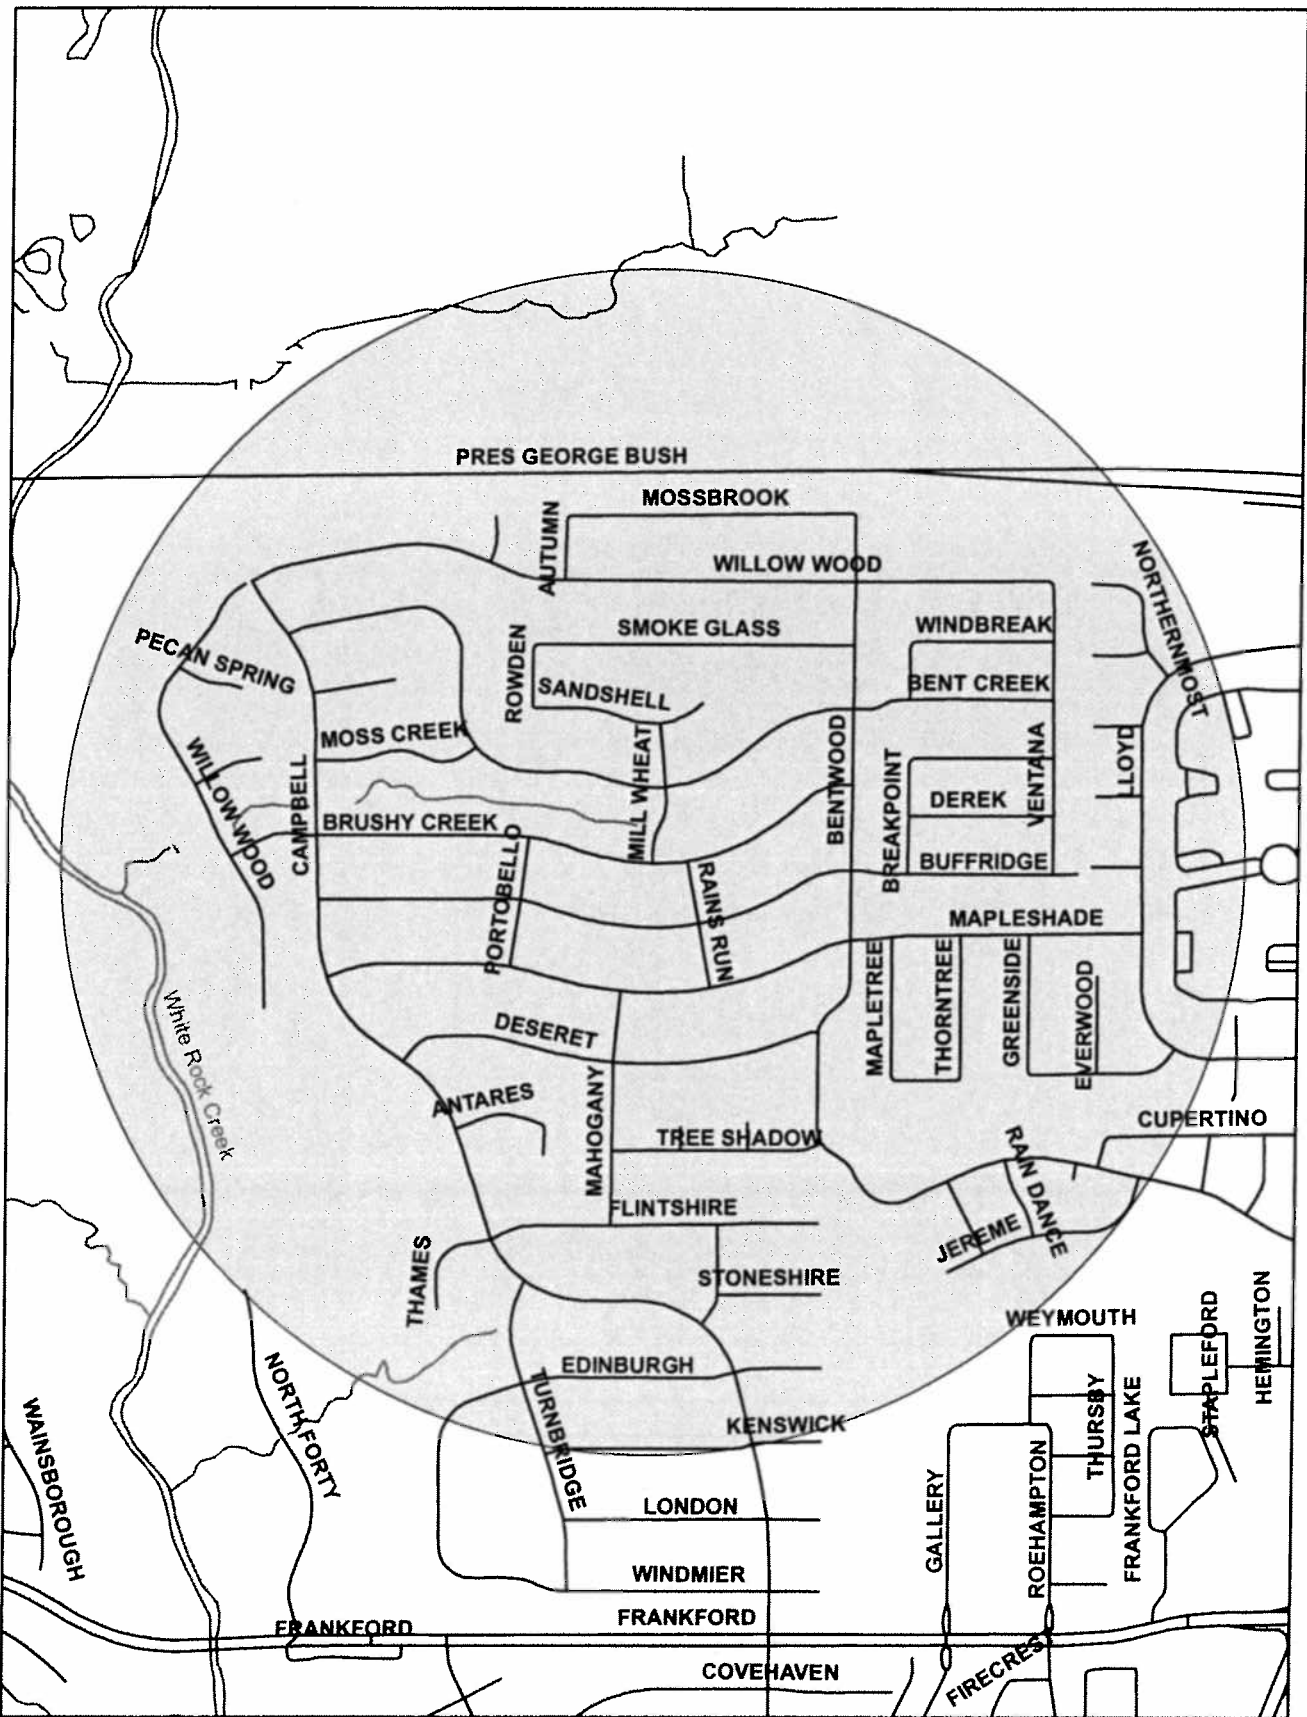

Data Source
Roads, Waterways, Lakes, Parks - City of Dallas Enterprise GIS
Spray Areas - City of Dallas Code Compliance Services

19300 Block of Millwheat

1/2 Mile Radius