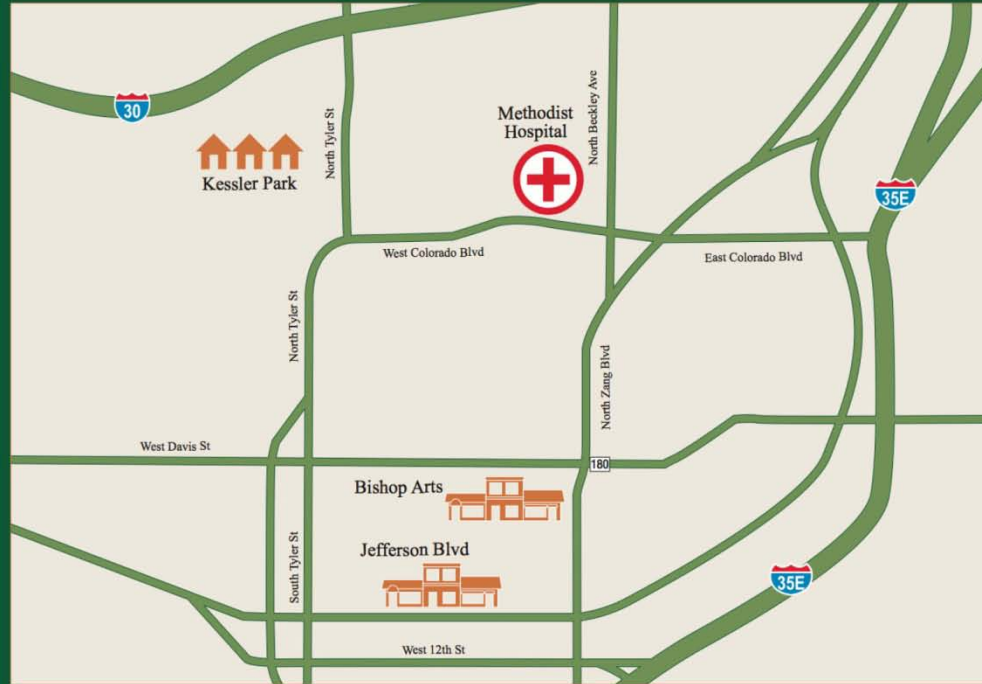

growSouth

http://www.youtube.com/watch?v=S_J6E_Ckd6a0

Beverly Mitchell-Brooks
Urban League

growSouth

<http://www.youtube.com/watch?v=spo6YxwygOA>

Joseph Hernandez
Chair of Fort Worth Ave TIF

North Oak Cliff & Jefferson Blvd.