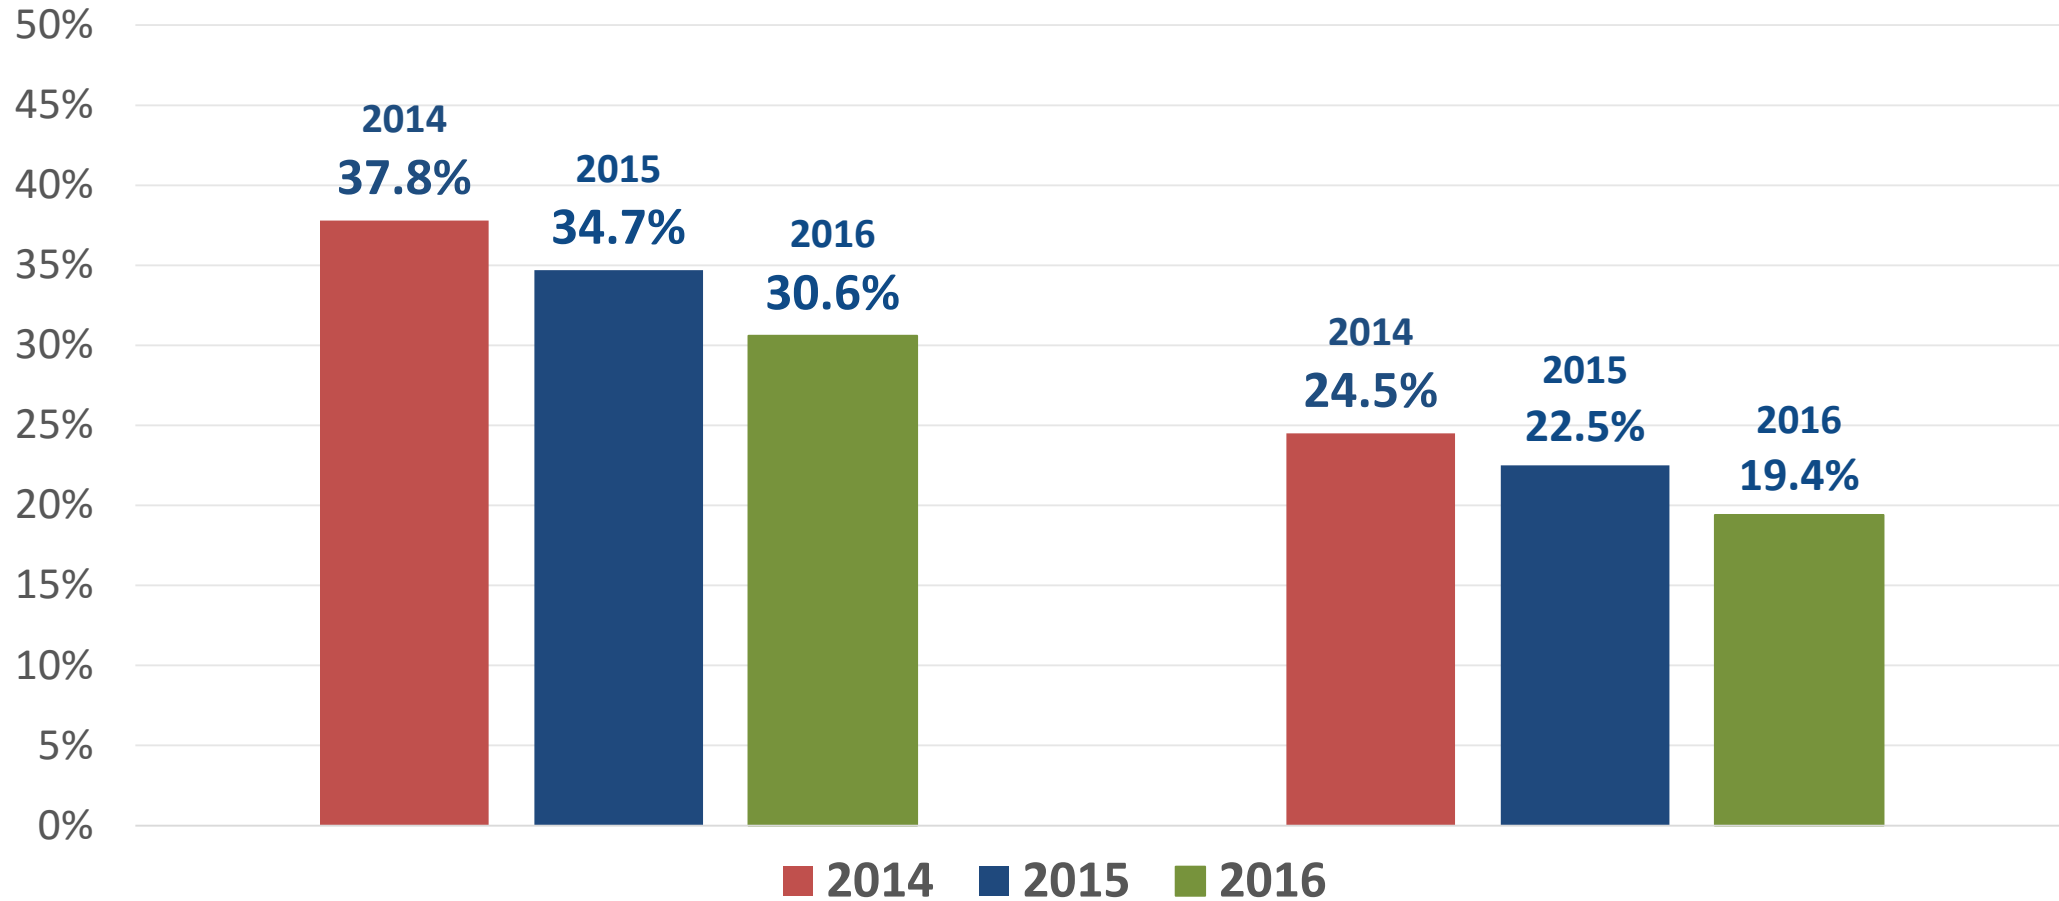

GROW SOUTH: SOUTHERN DALLAS TAX BASE RISING

TAXABLE PROPERTY VALUES

25.3%
Rate of growth in
Southern Dallas

PROGRESS ON POVERTY

Child Poverty Rate

Total Population

DALLAS COUNTY POSTSECONDARY ATTAINMENT, 2016

EDUCATION: PROGRESS ON MULTIPLE FRONTS IN DALLAS ISD

Pre-K Enrollment Growing

- **23% Increase of 4-Year Olds Enrolling Since 2013**
- **Over 12,200 Students Enrolled for First time in Dallas ISD History**