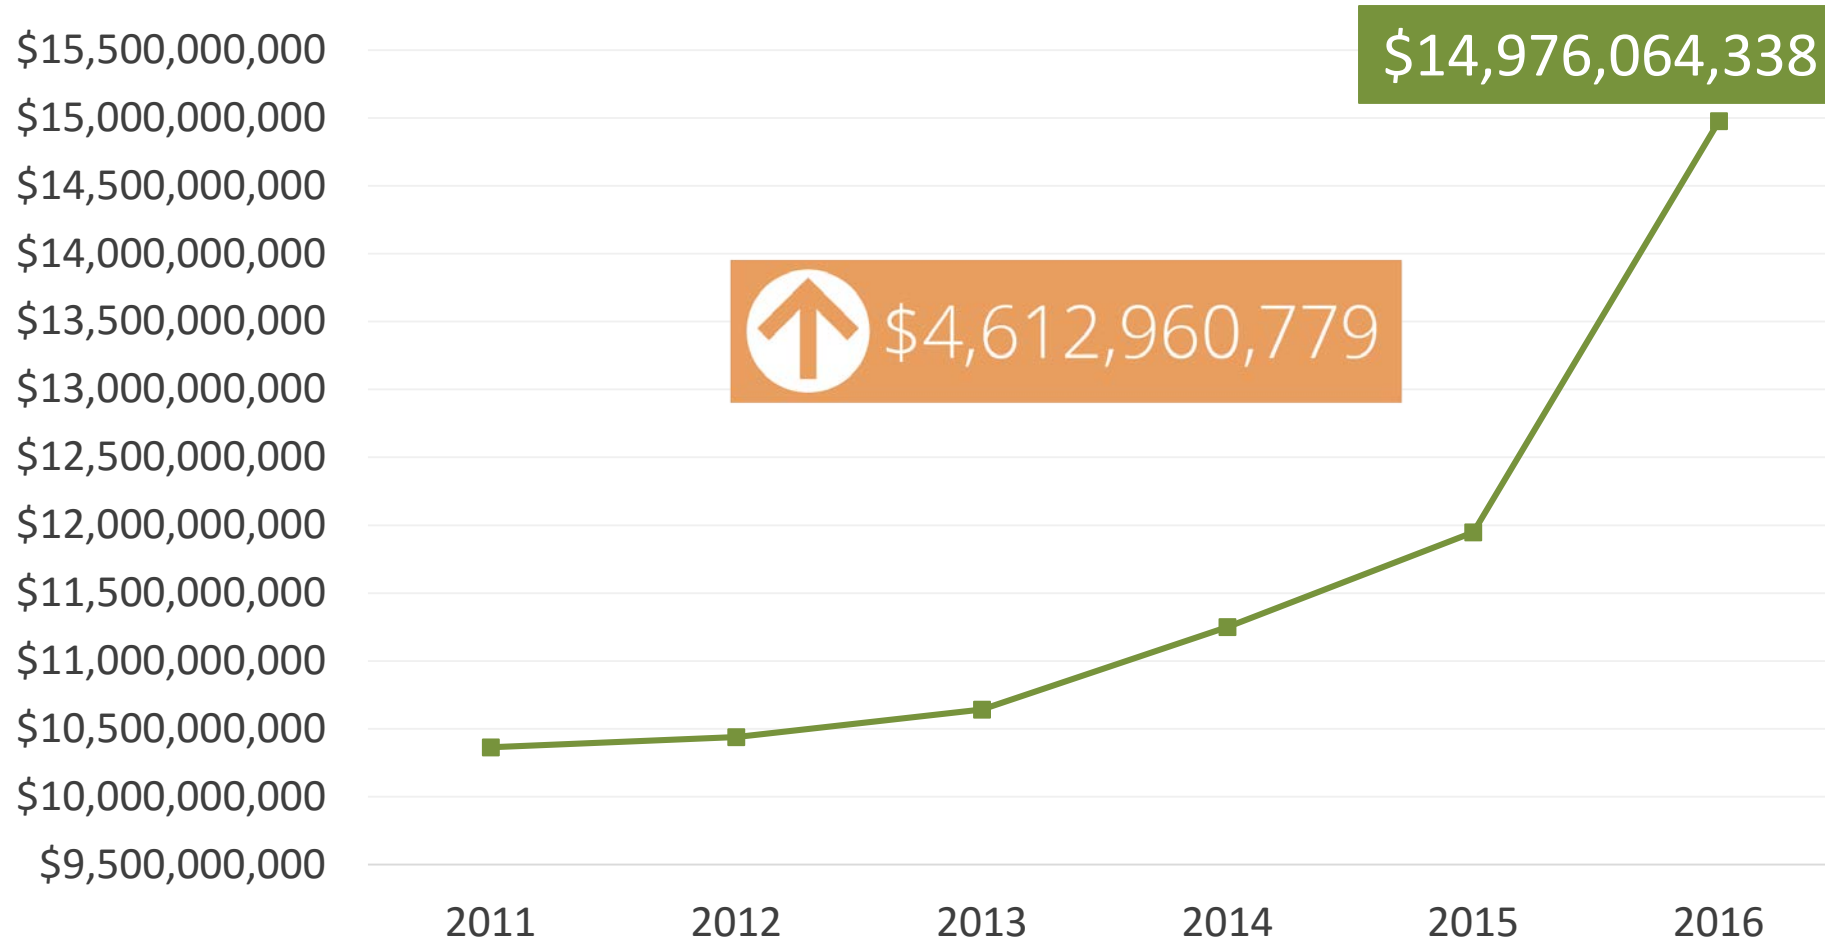

2017 State of the City

Mayor Mike Rawlings

December 5, 2017

DALLAS ECONOMY: STRONG & EXPECTED TO CONTINUE GROWING

CITY OF DALLAS STOCK INDEX BEATS THE S&P 500

City of Dallas Capitalization-weighted Stock Index vs. S&P 500

GROW SOUTH: SOUTHERN DALLAS TAX BASE RISING

TAXABLE PROPERTY VALUES

25.3%
Rate of growth in
Southern Dallas

PROGRESS ON POVERTY

Child Poverty Rate

Total Population

DALLAS COUNTY POSTSECONDARY ATTAINMENT, 2016

EDUCATION: PROGRESS ON MULTIPLE FRONTS IN DALLAS ISD

Pre-K Enrollment Growing

- **23% Increase of 4-Year Olds Enrolling Since 2013**
- **Over 12,200 Students Enrolled for First time in Dallas ISD History**