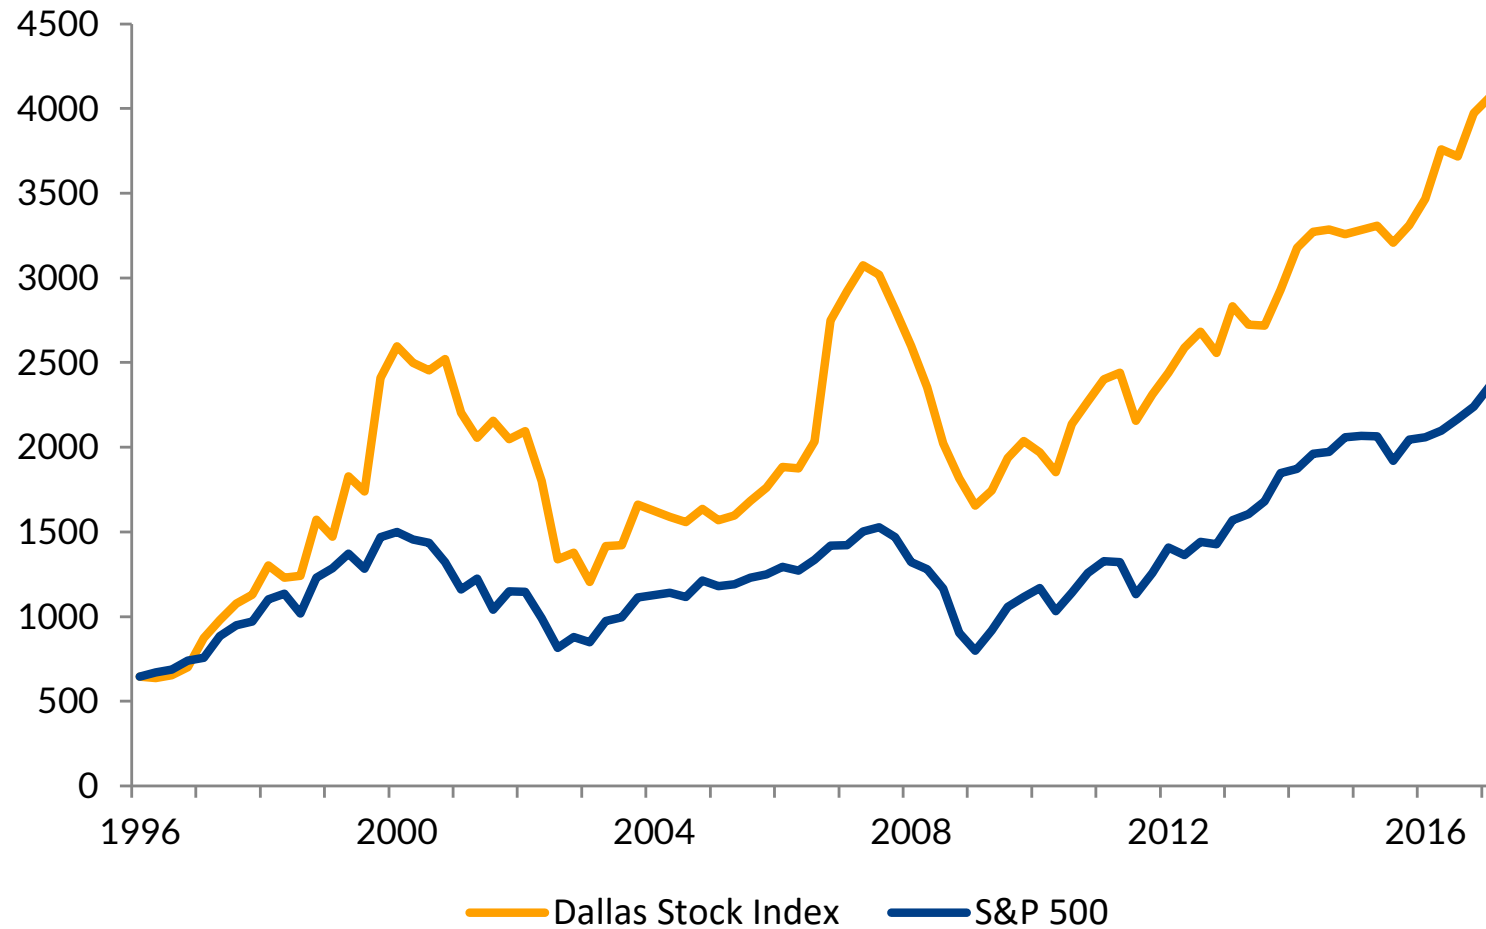

2017 State of the City

Mayor Mike Rawlings

December 5, 2017

DALLAS ECONOMY: STRONG & EXPECTED TO CONTINUE GROWING

CITY OF DALLAS STOCK INDEX BEATS THE S&P 500

City of Dallas Capitalization-weighted Stock Index vs. S&P 500

GROW SOUTH: SOUTHERN DALLAS TAX BASE RISING

TAXABLE PROPERTY VALUES

25.3%
Rate of growth in
Southern Dallas

PROGRESS ON POVERTY

Child Poverty Rate

Total Population

DALLAS COUNTY POSTSECONDARY ATTAINMENT, 2016