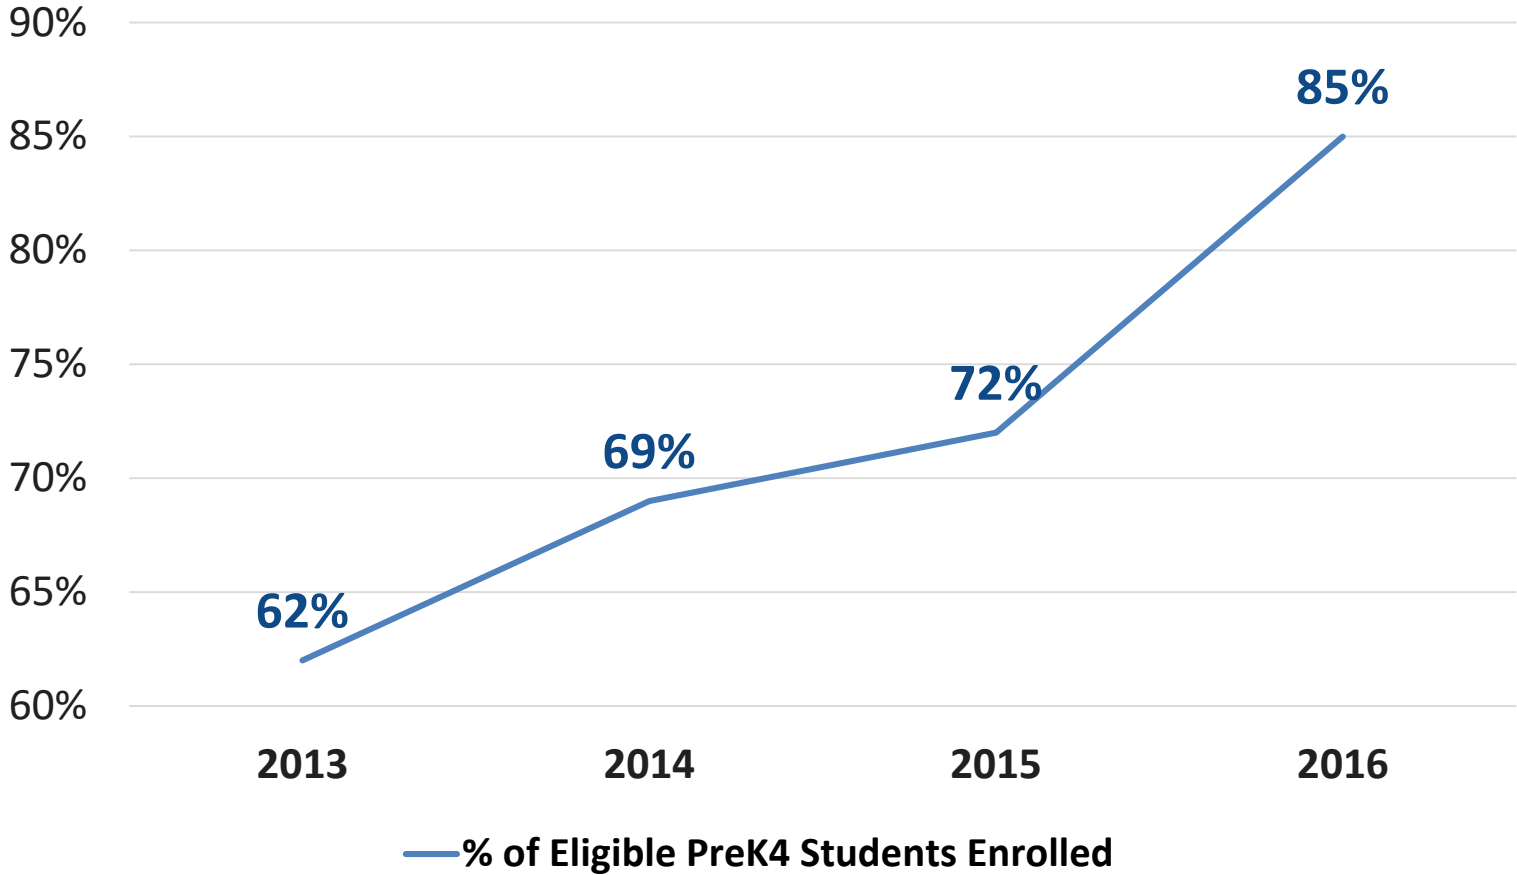

GROW SOUTH: SOUTHERN DALLAS TAX BASE RISING

TAXABLE PROPERTY VALUES

25.3%
Rate of growth in
Southern Dallas

PROGRESS ON POVERTY

Child Poverty Rate

Total Population

DALLAS COUNTY POSTSECONDARY ATTAINMENT, 2016

EDUCATION: PROGRESS ON MULTIPLE FRONTS IN DALLAS ISD

Pre-K Enrollment Growing

- **23% Increase of 4-Year Olds Enrolling Since 2013**
- **Over 12,200 Students Enrolled for First time in Dallas ISD History**