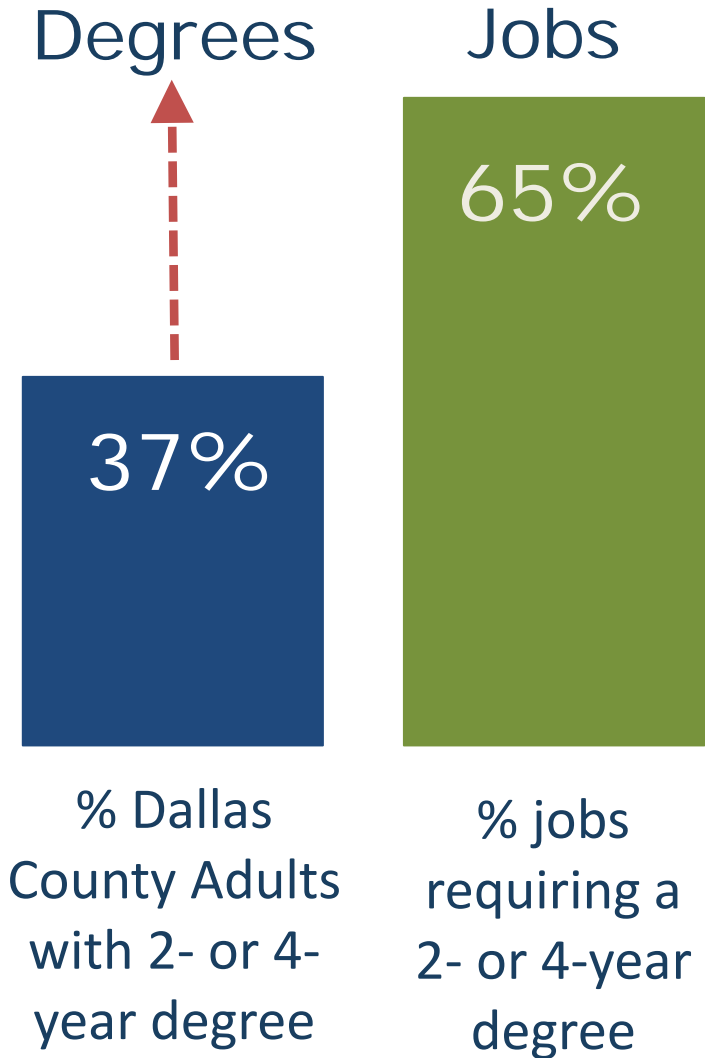

GROW SOUTH: SOUTHERN DALLAS TAX BASE RISING

TAXABLE PROPERTY VALUES

25.3%
Rate of growth in
Southern Dallas

PROGRESS ON POVERTY

Child Poverty Rate

Total Population

DALLAS COUNTY POSTSECONDARY ATTAINMENT, 2016

EDUCATION: PROGRESS ON MULTIPLE FRONTS IN DALLAS ISD

Pre-K Enrollment Growing

- **23% Increase of 4-Year Olds Enrolling Since 2013**
- **Over 12,200 Students Enrolled for First time in Dallas ISD History**