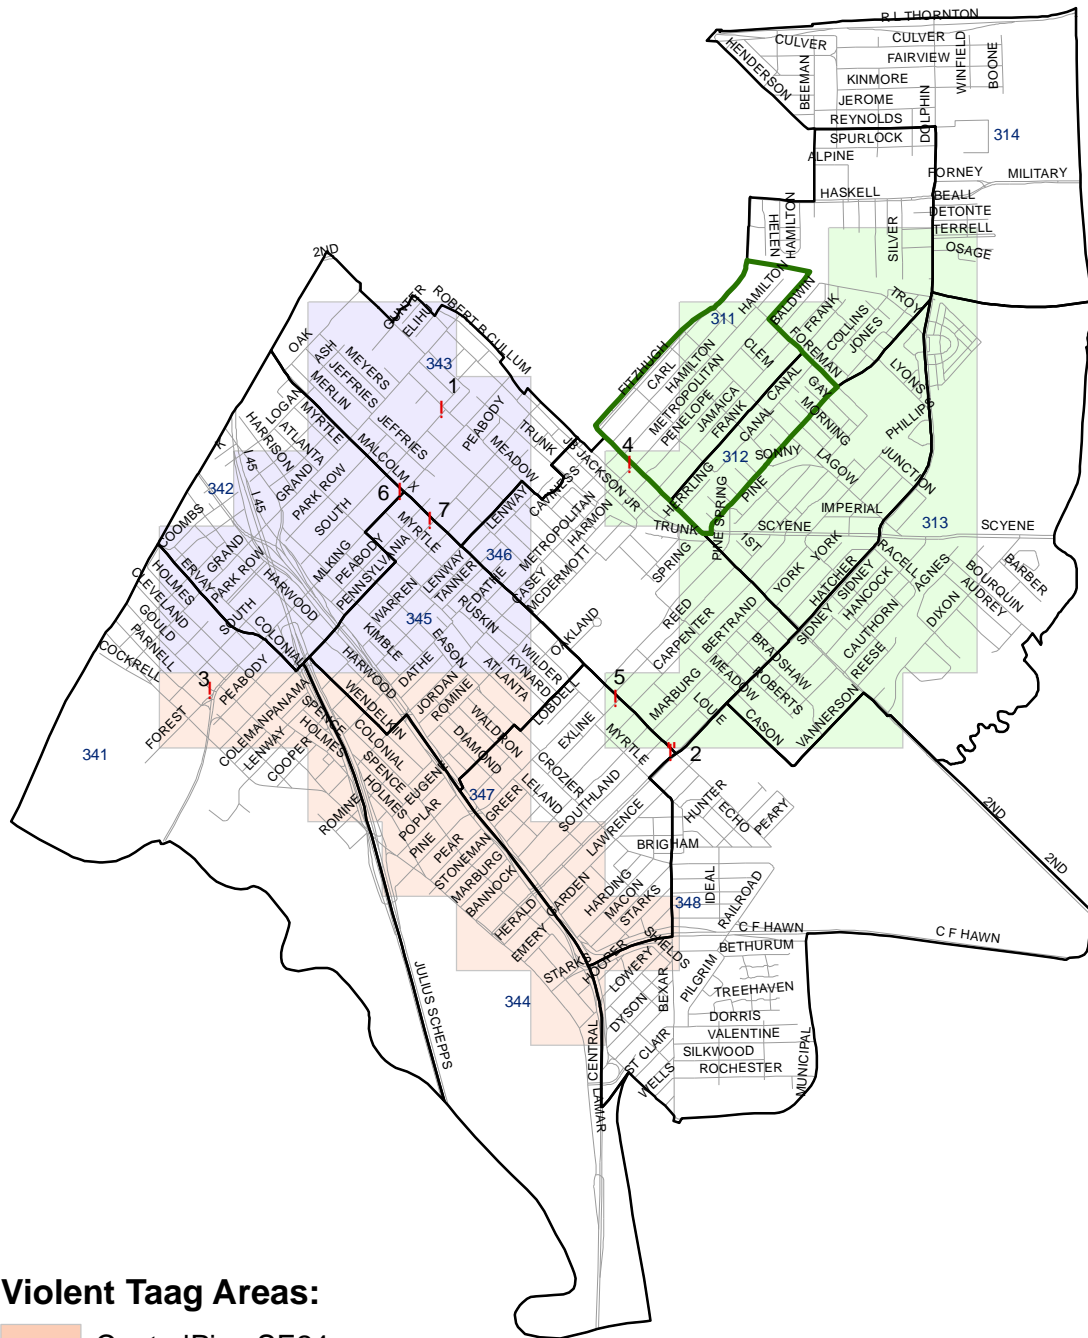

SOUTHEAST DIVISION PROPOSED CAMERA LOCATIONS/TAAG AREAS

Violent Taag Areas:

- CentralPine SE24
- Hatcher2nd SE8
- MLKMalcolmX SE11

- ! CAMERAS IN TAAG AREAS
- " CAMERA ON BORDER OF TAAG AREAS
- MILL CITY CRIME WATCH

HIGHEST TO LOWEST	ADDRESS
1	SOUTH ST & MEADOWS ST
2	HATCHER ST & S MALCOLM X BLVD
3	M L KING & GOULD ST
4	2ND AVE & METROPOLITAN AVE
5	EXLINE ST & S MALCOLM X BLVD
6	M L KING & S MALCOLM X BLVD
7	PENNSYLVANIA AVE & S MALCOLM X