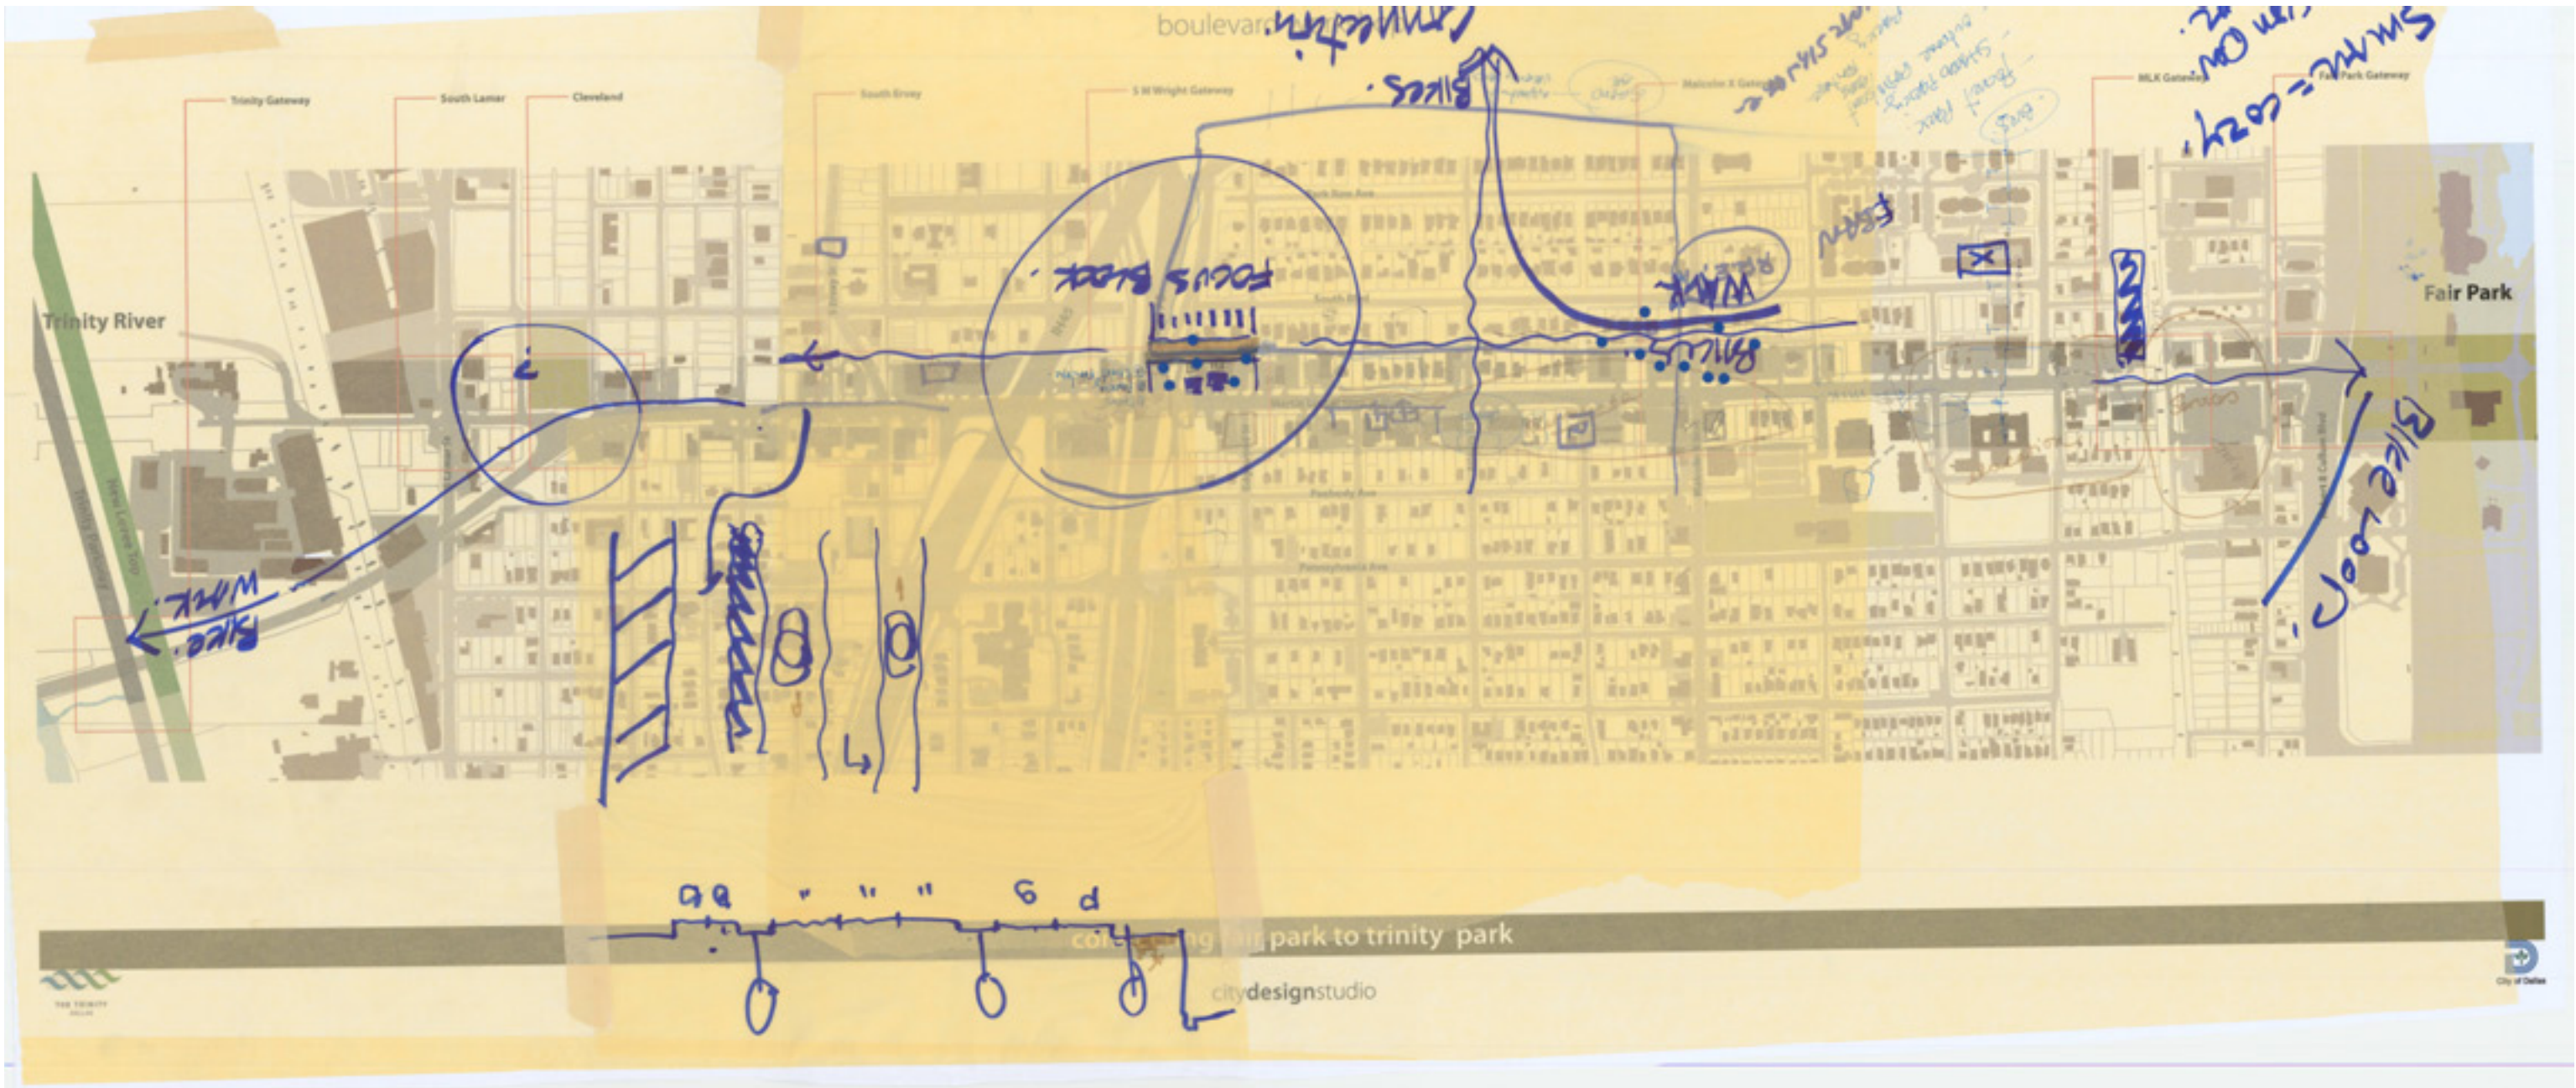

# CHICAGO

MORE LIVELY STREET  
 (exercise equip)  
 domino tables

connecting fair park to trinity park

- medians
- banner
- nature to reflect dr. King message
- bike trail
- family oriented
- nice lights [uptown]
- efficient lighting
- better designed trash receptacles
- seating
- flowers
- businesses - not sterile → varied
- stone crosswalks: like uptown
- improved sidewalk
- replanting of trees

connecting fair park to trinity park

citydesignstudio

GATEWAY

SM WRIGHT

WALKABLE

CEDAR CREST TRINITY GATEWAY

BOARDWALK

VOLLEYBALL MINI-REC. HISTORY PUTT-PUTT

LANE RACKS

BETTER BUS SHELTER MINI PARK

BETTER SIDEWALKS SCHEME FOR NEIGH

WALK OF FAME LOCAL COMMUNITY

- SMES/SVC. FAMILY-ORIENTED
- FACADE IMPROVEMENT
- TRILLY
- SIDEWALKS WINDING MORE GREEN
- LOW STIL DIKE
- SIDEWALK CAFES
- BOUTIQUE
- TEN THE STORY OF S. DALLAS

TIMELINE: "WALK OF FAME"

connecting fair park to trinity park

citydesignstudio

boulevard

FOCUS BLOCK

SMWTC = cozy

Bike Loop

connecting park to trinity park