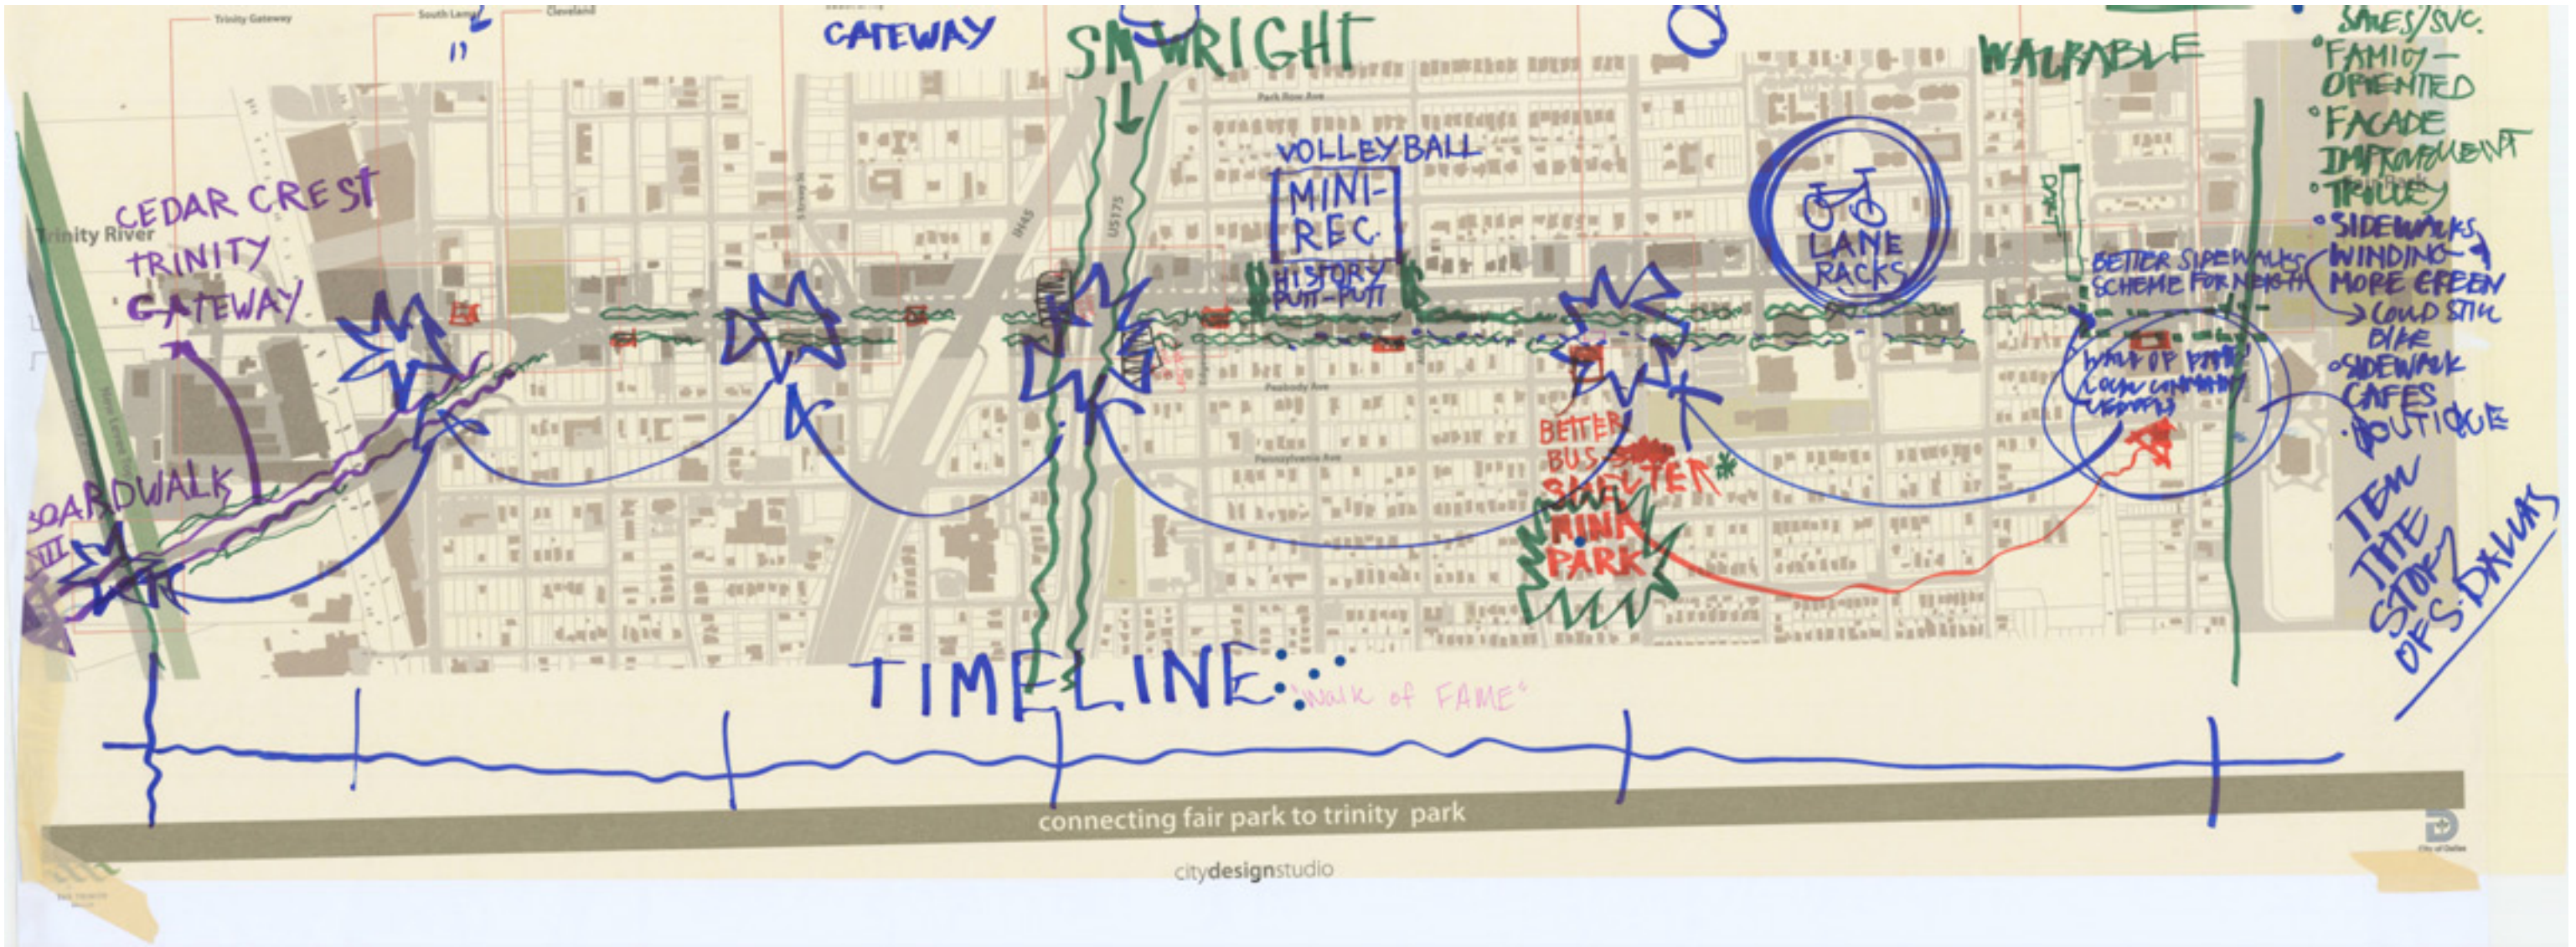

# CHICAGO

MORE LIVELY STREET  
 (exercise equip)  
 domino tables

connecting fair park to trinity park

- medians
- banner
- nature to reflect dr. King message
- bike trail
- family oriented
- nice lights [uptown]
- efficient lighting
- better designed trash receptacles
- seating
- flowers
- businesses - not sterile → varied
- stone crosswalks: like uptown
- improved sidewalk
- replanting of trees

- **Scale**
    - Safe
    - Climate USES
    - used car / auto body
    - by which staff use
    - lead to building or
    - clean up
  - **SECURITY**
    - Security cameras
    - Security call box
    - Park access
  - **Call for Assistance Structure**
  - **Slow TRAFFIC**
    - TRAFFIC CIRCLES
    - SHARED PATHS
    - DRUGS ON STREET
  - **Loop** = centralised mobility
- **Interventions**
    - Benches
    - Tree plantings
    - Street lighting (e.g. solar)
    - Benches (e.g. solar)
    - Better signage & wayfinding
    - Blue lane / improved
    - Priority & fast lane to I-35
  - **Active Commercial**
    - 4-1-35
  - **ON THE BOULEVARD**
    - Shared ways / bike lane
    - Wayfinding / signage
    - Wayfinding / signage
    - Wayfinding / signage
  - **Key Detail** = Landmarks

connecting fair park to trinity park

citydesignstudio

GATEWAY

SM WRIGHT

WALKABLE

CEDAR CREST TRINITY GATEWAY

BOARDWALK

VOLLEYBALL MINI-REC. HISTORY PUTT-PUTT

TIMELINE: "WALK OF FAME"

connecting fair park to trinity park

citydesignstudio

boulevard

FOCUS BLOCK

SMWTC = cozy

Bike Loop

connecting park to trinity park