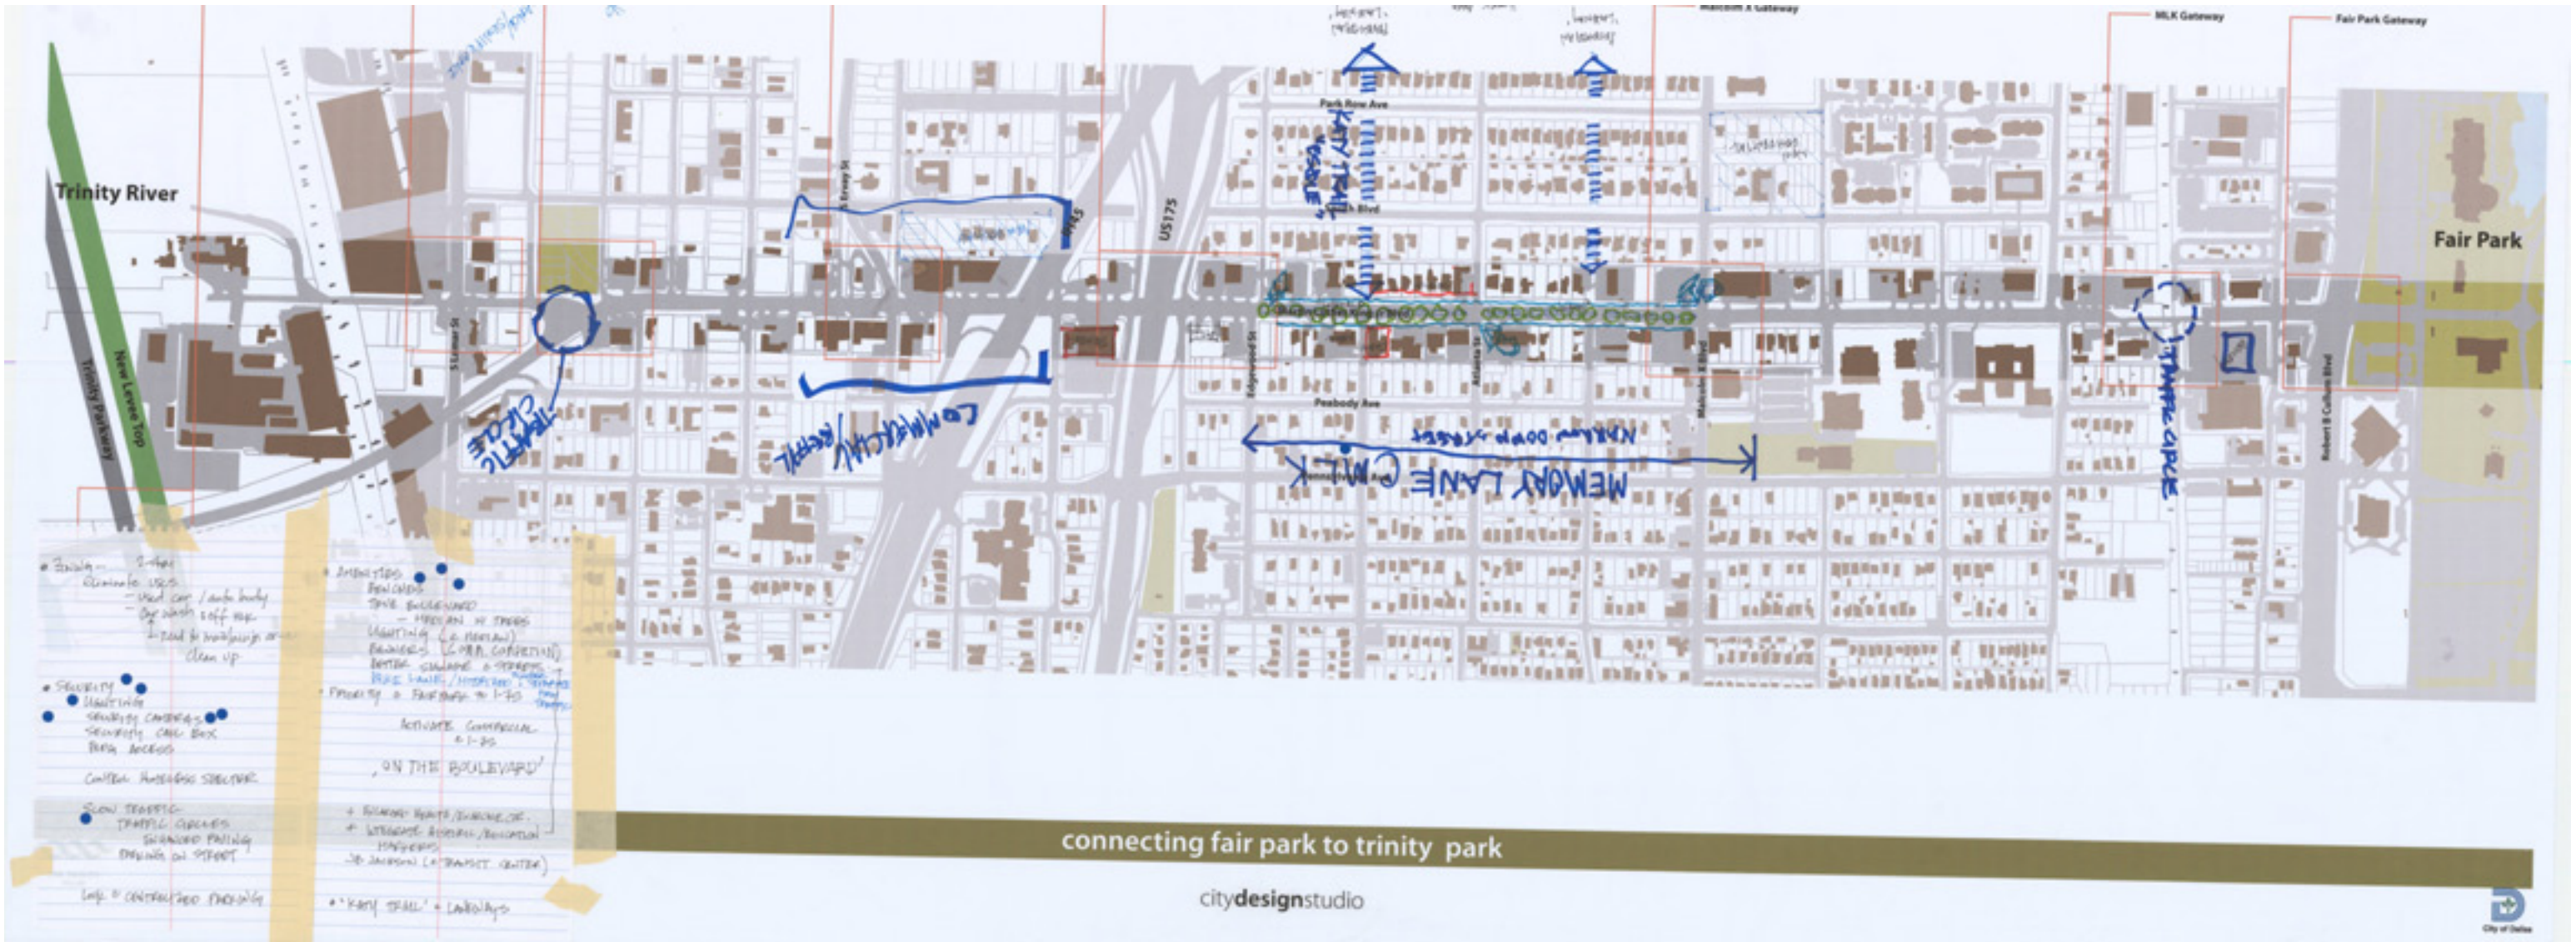

# CHICAGO

MORE LIVELY STREET  
 (exercise equip)  
 domino tables

connecting fair park to trinity park

- medians
- banner
- nature to reflect dr. King message
- bike trail
- family oriented
- nice lights [uptown]
- efficient lighting
- better designed trash receptacles
- seating
- flowers
- businesses - not sterile → varied
- stone crosswalks: like uptown
- improved sidewalk
- replanting of trees

- **Scale**
    - Safe
    - Climate USES
    - used car / auto body
    - by which staff use
    - lead to building or
    - clean up
  - **SECURITY**
    - Security cameras
    - Security call box
    - Park access
  - **Call for Assistance Structure**
  - **Slow TRAFFIC**
    - TRAFFIC CIRCLES
    - SHARED PATHS
    - DRUGS ON STREET
  - **Loop** = centralised mobility
- **Interventions**
    - Benches
    - Tree plantings
    - Street lighting (e.g. solar)
    - Benches (e.g. solar)
    - Better signage & wayfinding
    - Blue lane / improved
    - Priority & fast lane to I-35
  - **Active Commercial**
    - 4-1-35
  - **ON THE BOULEVARD**
    - Shared ways / bike lane
    - Wayfinding / signage
    - Wayfinding / signage
    - Wayfinding / signage
  - **Key Detail** = Landmarks

connecting fair park to trinity park

citydesignstudio

GATEWAY

SM WRIGHT

WALKABLE

CEDAR CREST TRINITY GATEWAY

BOARDWALK

VOLLEYBALL MINI-REC. HISTORY PUTT-PUTT

TIMELINE: "WALK OF FAME"

connecting fair park to trinity park

citydesignstudio

boulevard

FOCUS BLOCK

SMWTC = cozy

Bike Loop

connecting park to trinity park