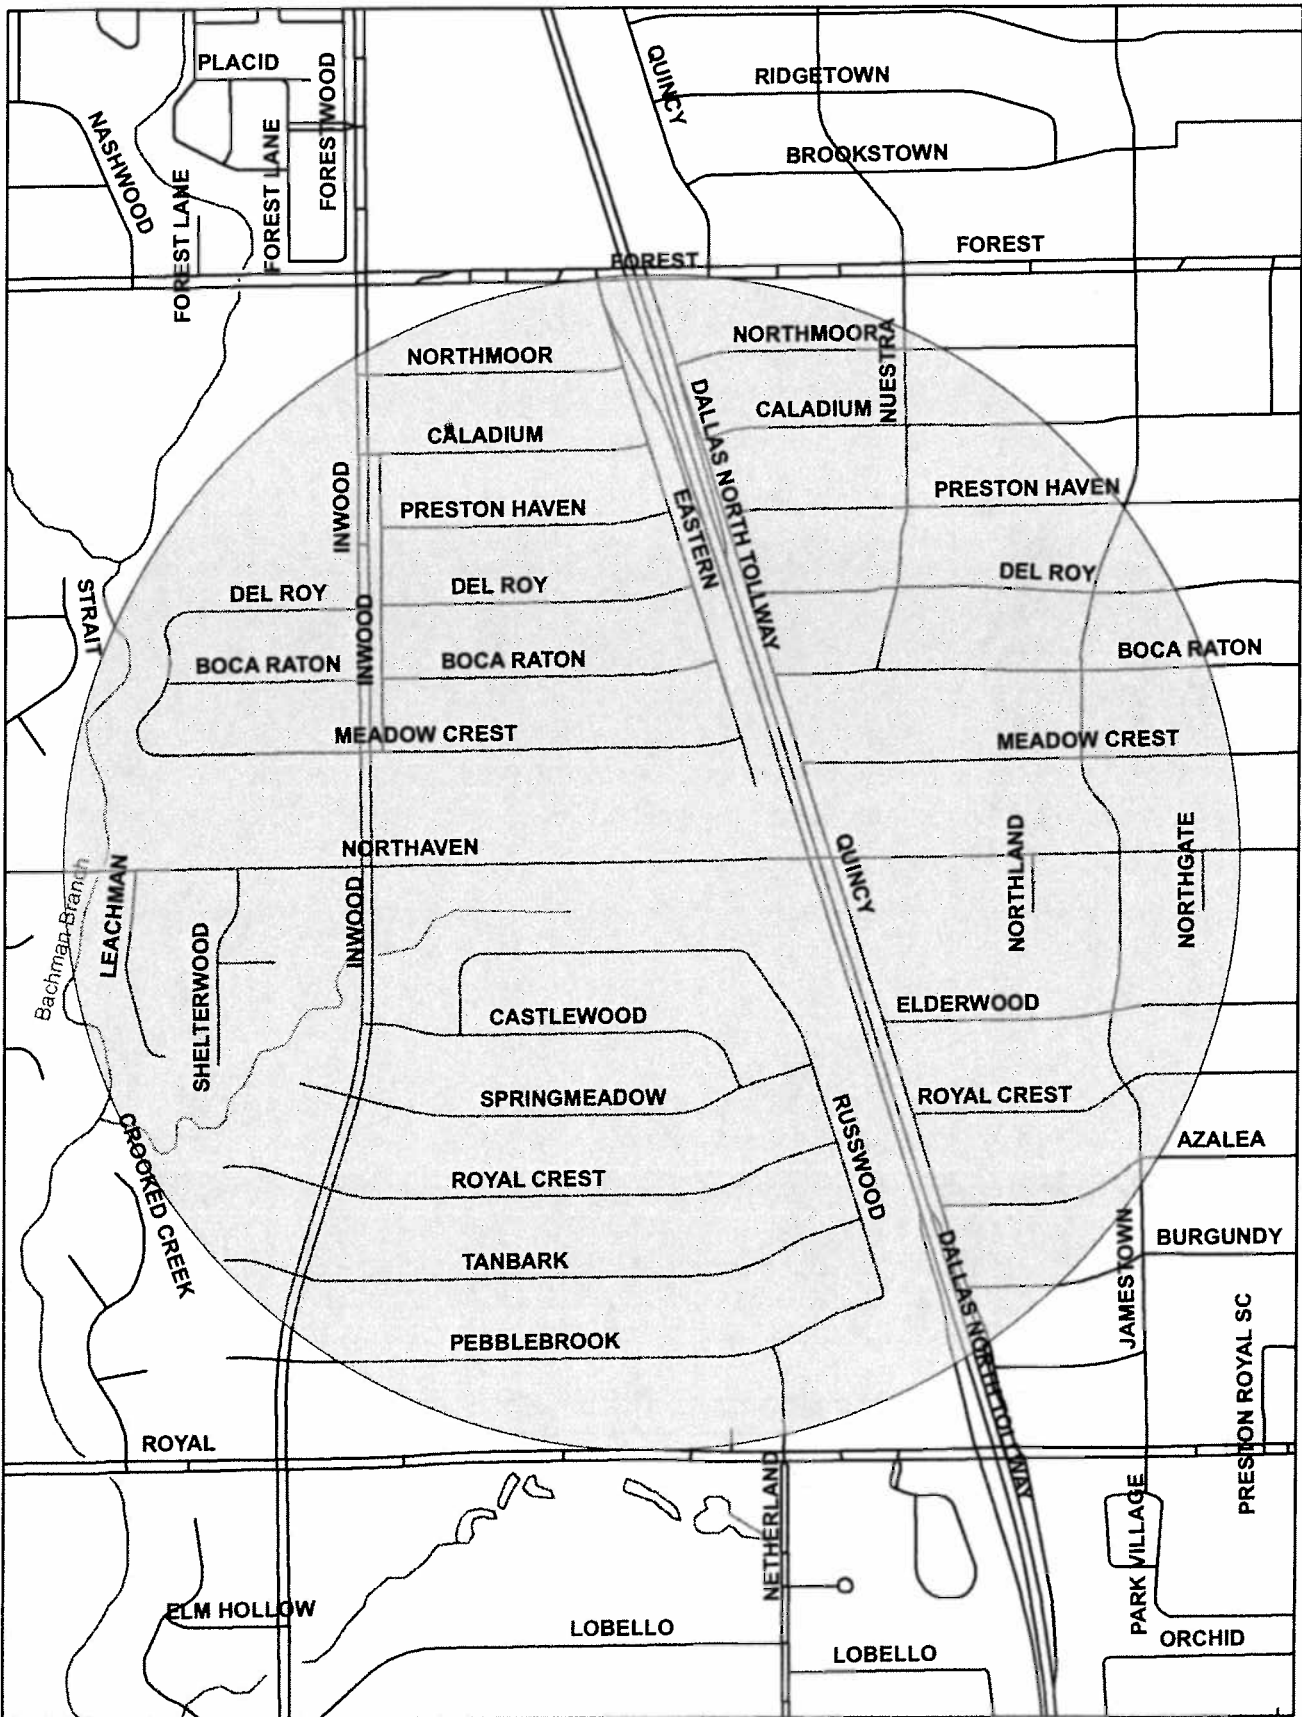

Data Source:
Roads, Waterways, Lakes, Parks - City of Dallas Enterprise GIS
Spray Areas - City of Dallas Code Compliance Services

5500 Block of Northaven

City of Dallas GIS Map Disclaimer:

1/2 Mile Radius