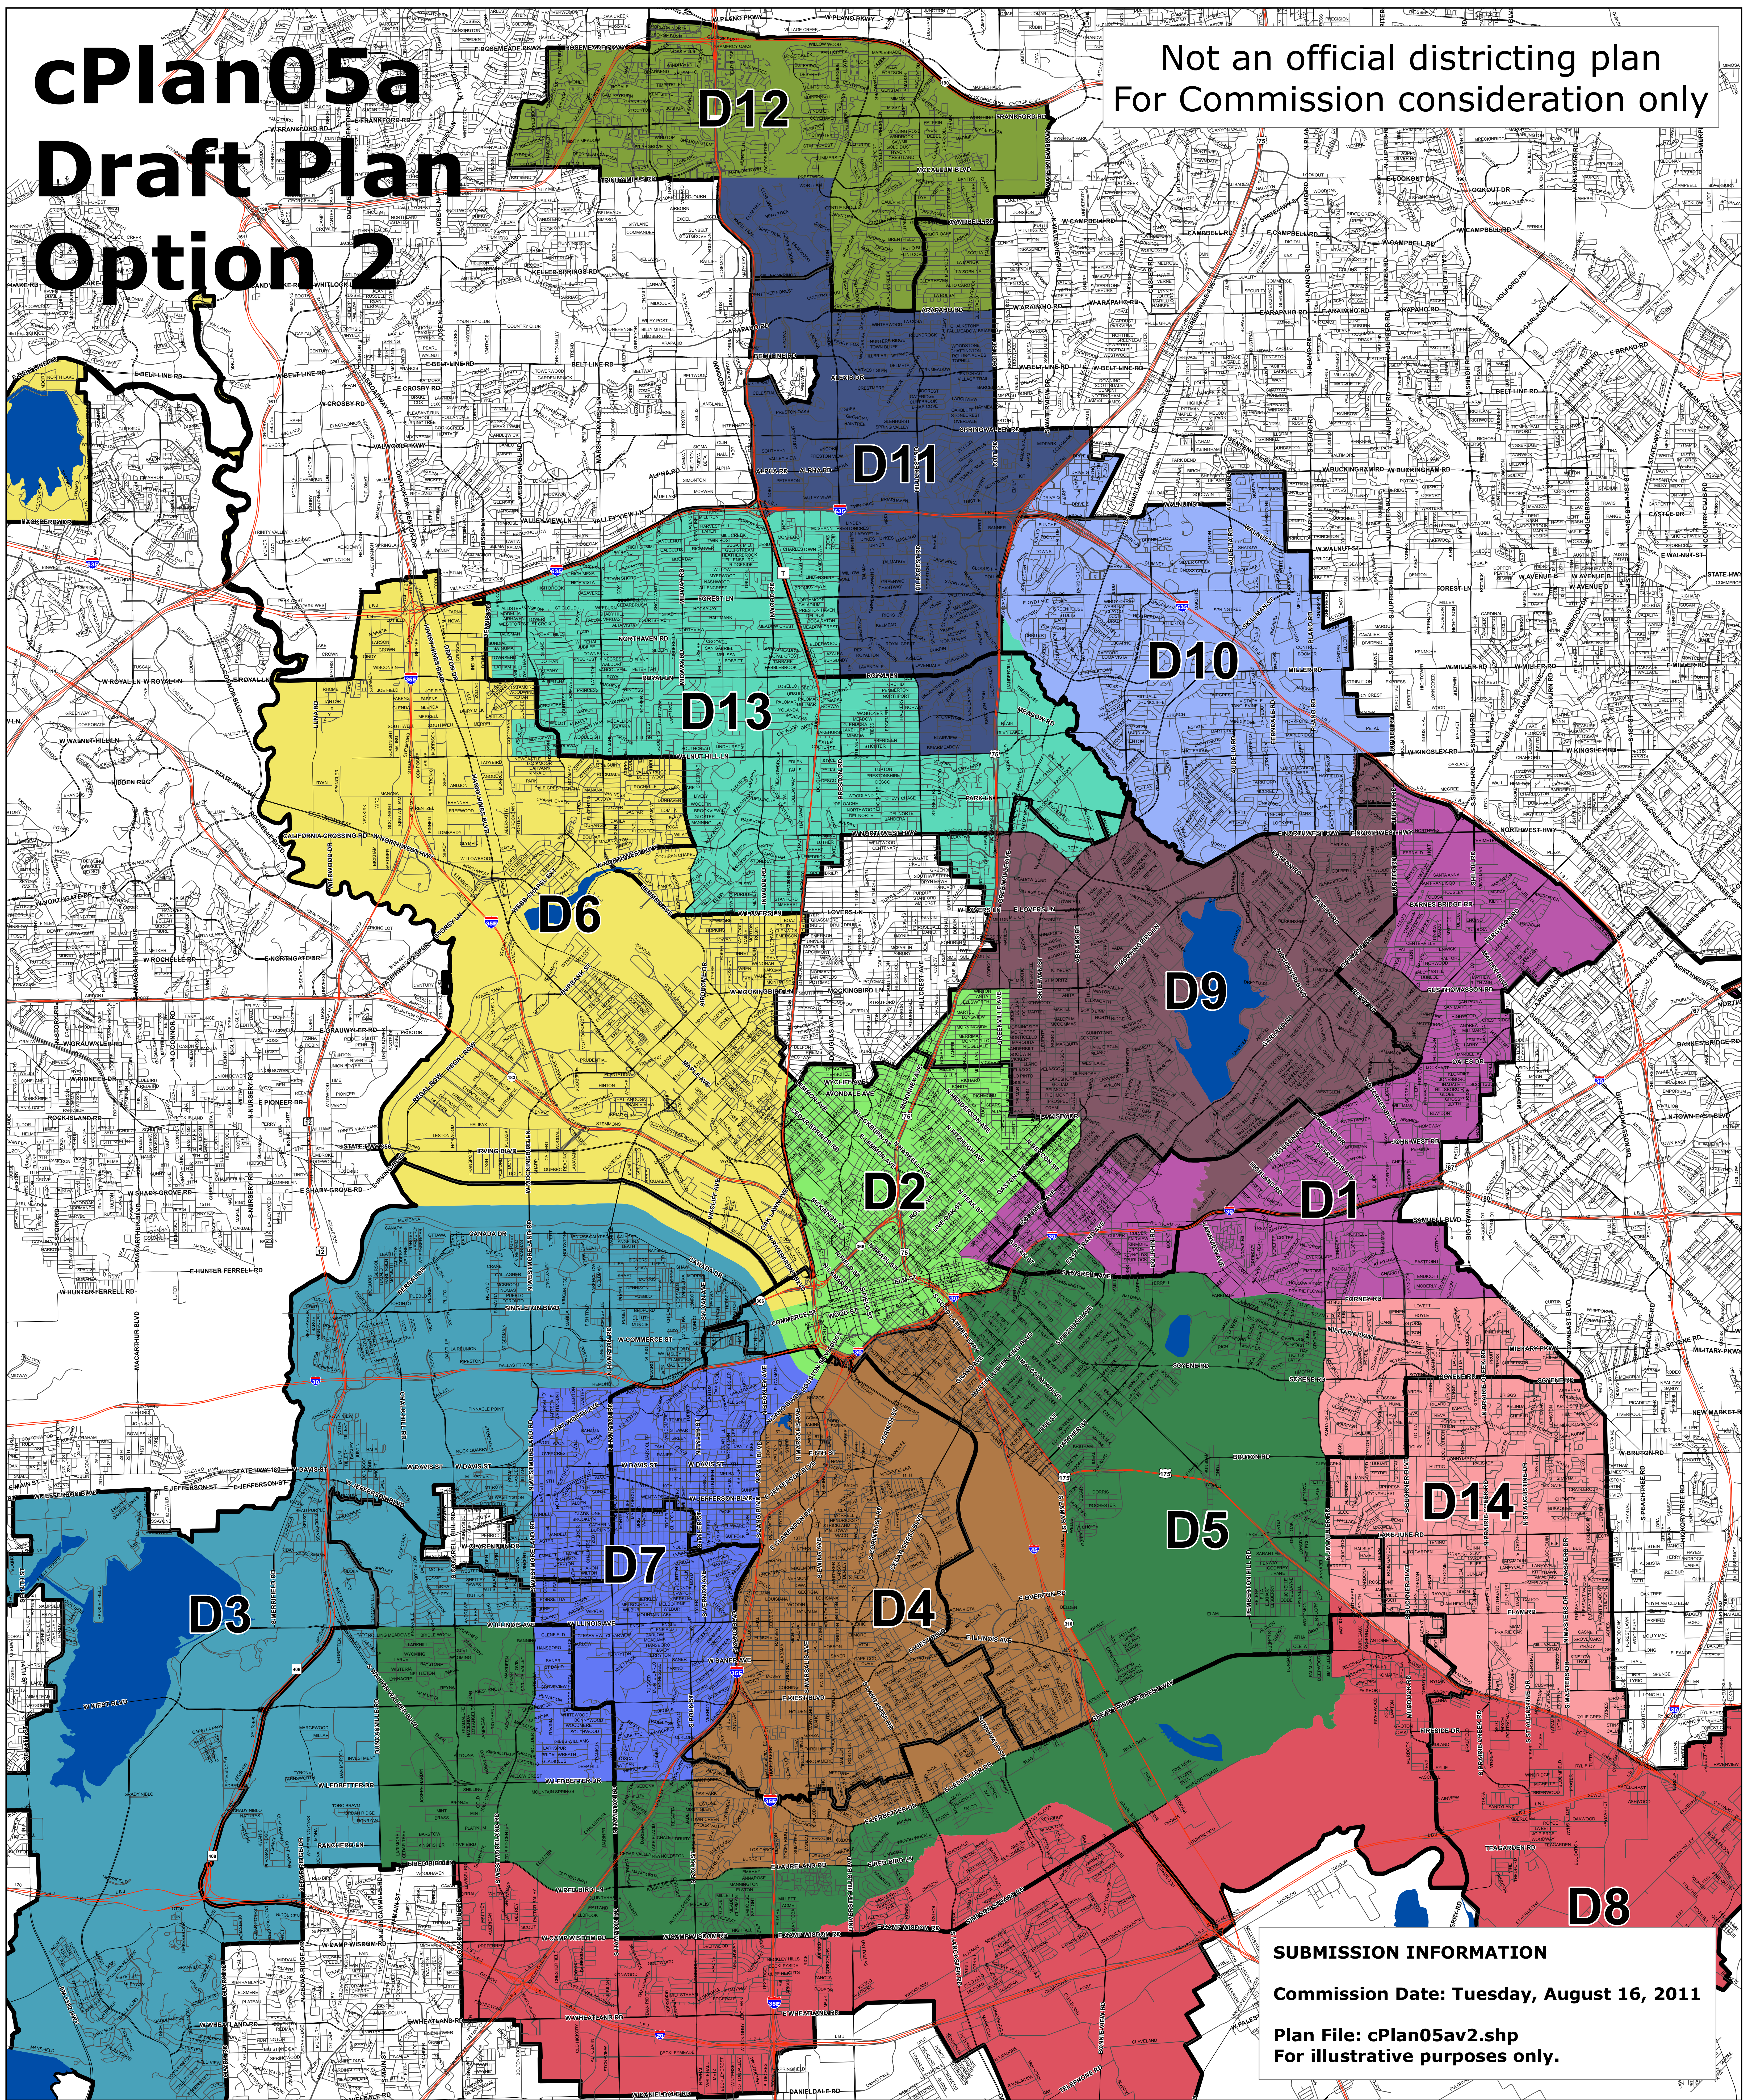

cPlan05a Draft Plan Option 2

Not an official districting plan
For Commission consideration only

SUBMISSION INFORMATION
Commission Date: Tuesday, August 16, 2011
Plan File: cPlan05av2.shp
For illustrative purposes only.

1. **Legend**
2. Highways
   - Major Roads
   - Other Roadways
   - Major Lakes
   - cPlan05 Council Districts
   - District 1
   - District 2
   - District 3
   - District 4
   - District 5
   - District 6
   - District 7
   - District 8
   - District 9
   - District 10
   - District 11
   - District 12
   - District 13
   - District 14

2011 Dallas Redistricting Commission

PlanID: cPlan05a Draft Plan Option 2