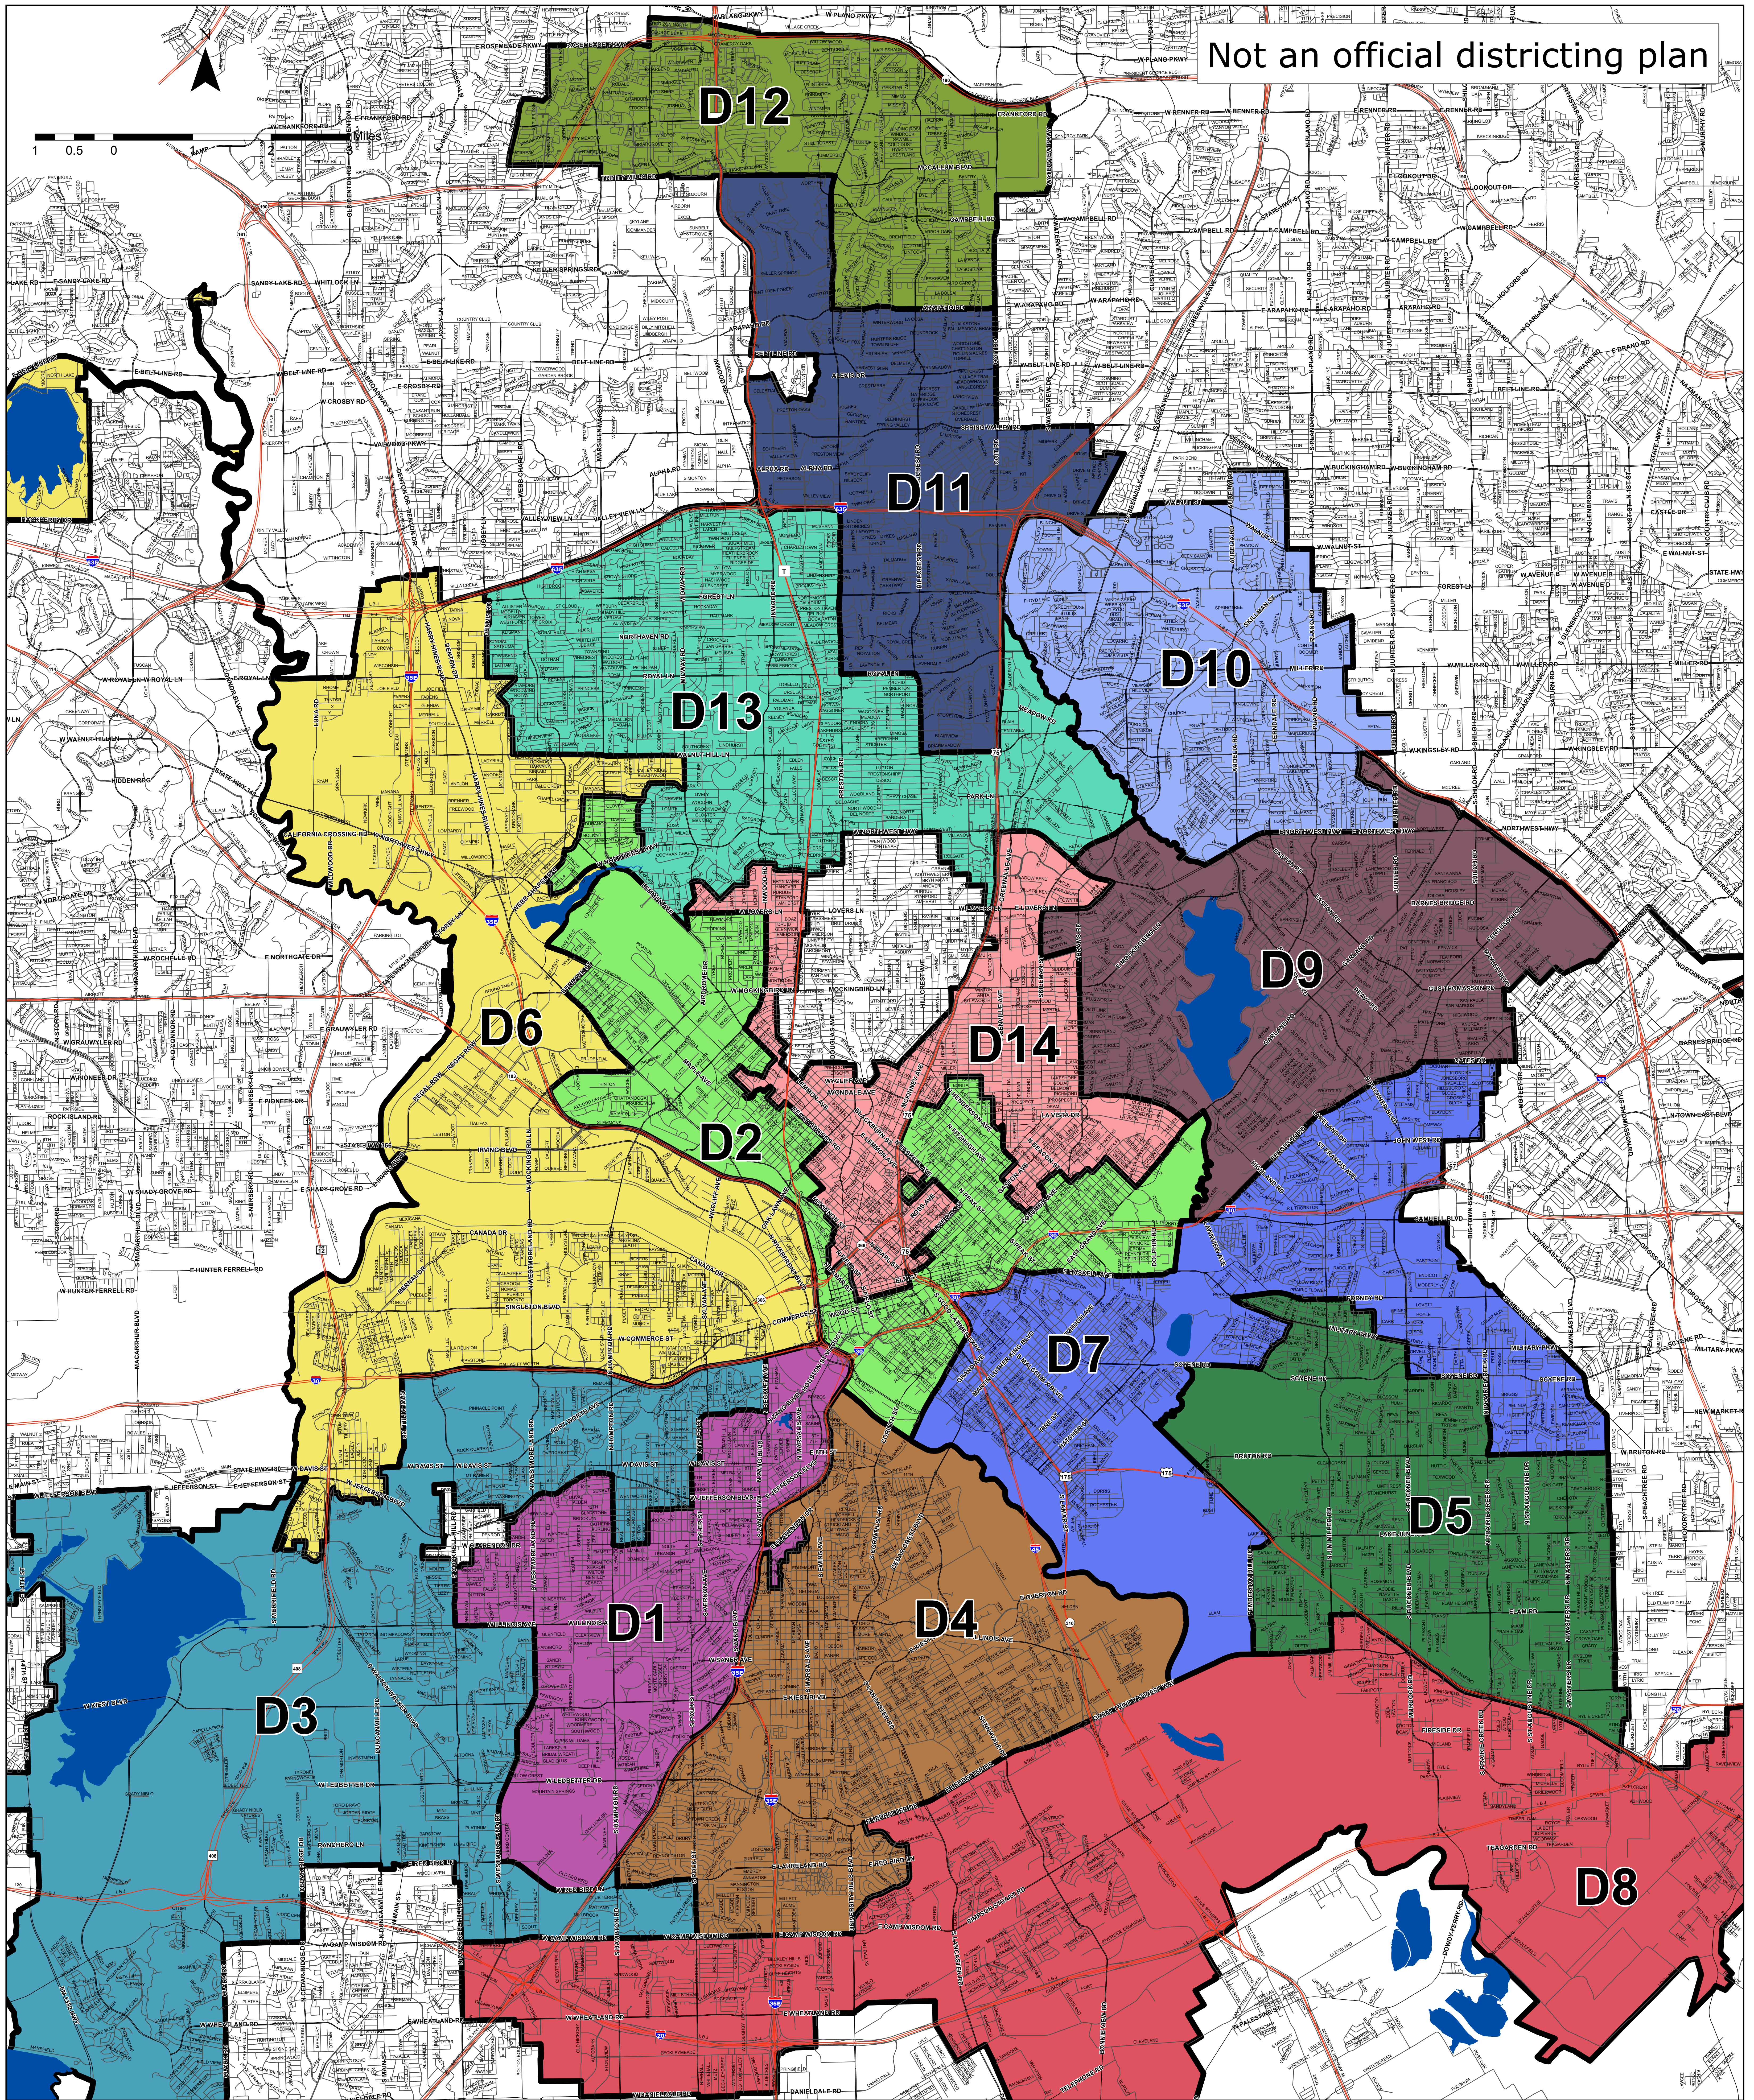

Not an official districting plan

Legend

- Highways
- Major Roads
- Other Roadways
- Major Lakes
- District 1
- District 2
- District 3
- District 4
- District 5
- District 6
- District 7
- District 8
- District 9
- District 10
- District 11
- District 12
- District 13
- District 14

2011 City of Dallas Redistricting

cPlan16d - Composite Map

Jasso (D1), Griggs (D3), Caraway (D4), Alonzo (D6)
Davis (D7), DMPT Atkins (D8), Koop (D11), Margolin (D13)

Projected coordinate system name:
NAD_1983_StatePlane_Texas_North_Central_FIPS_4202_Feet