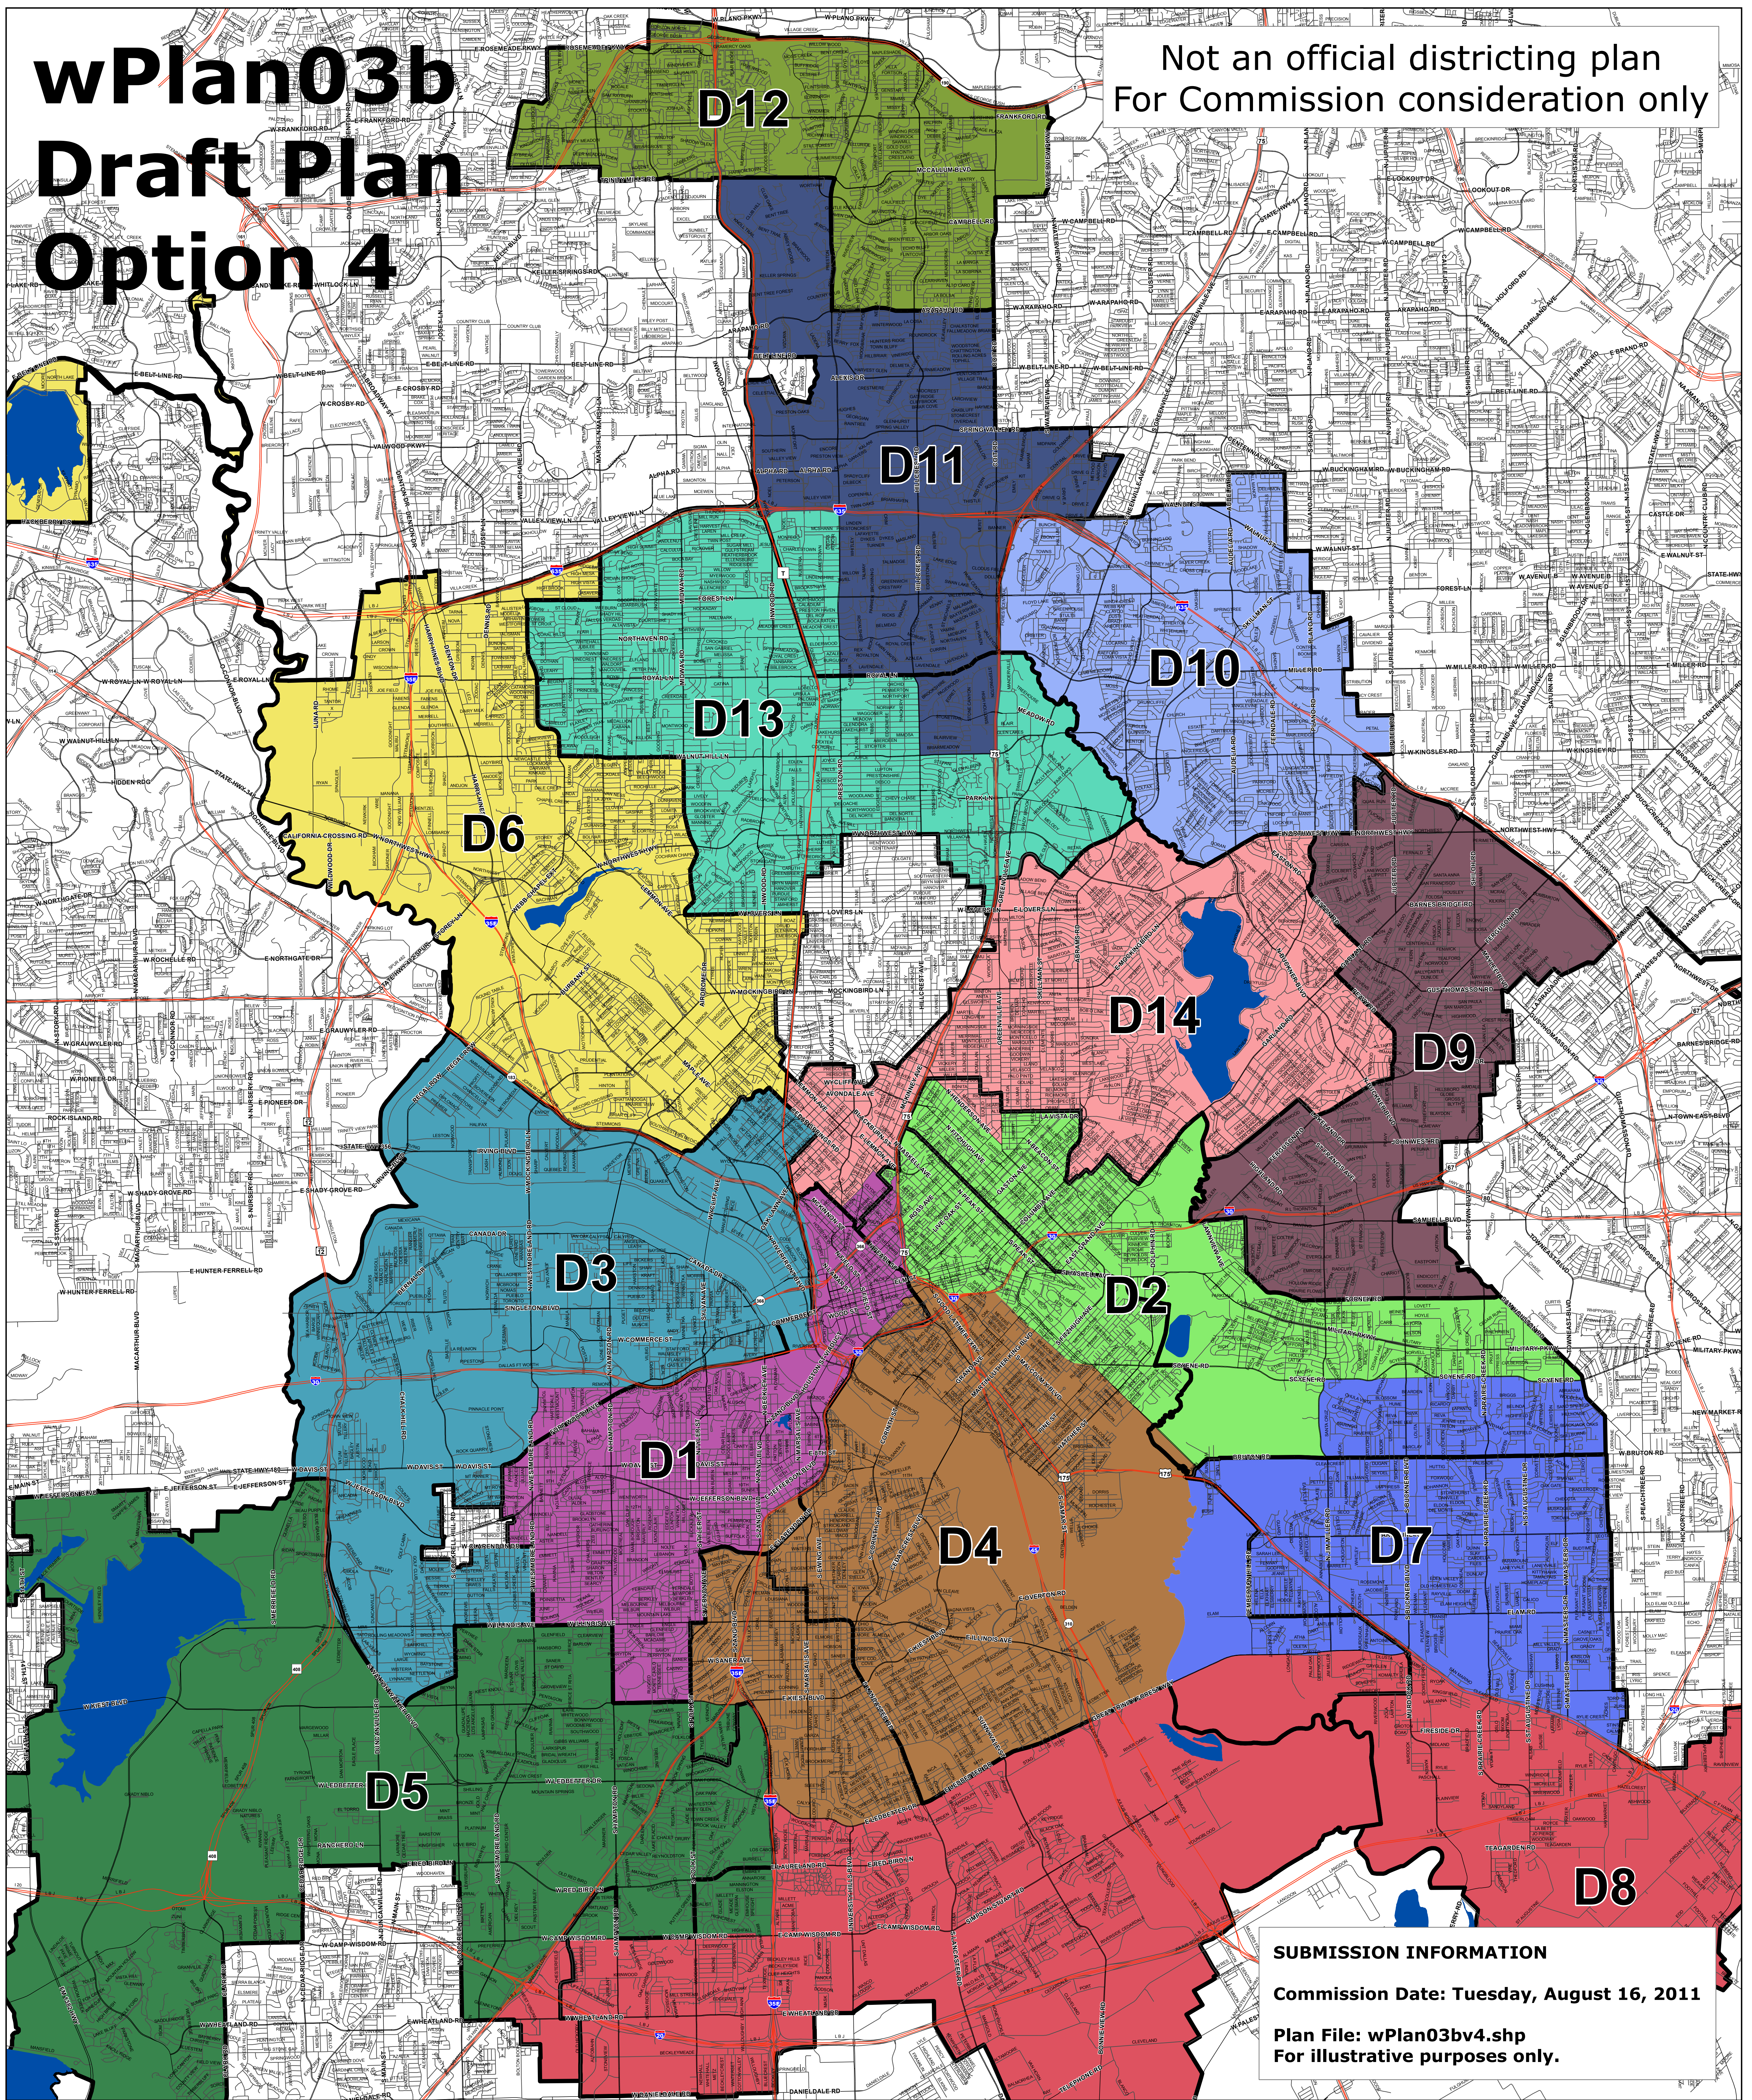

wPlan03b Draft Plan Option 4

Not an official districting plan
For Commission consideration only

SUBMISSION INFORMATION
Commission Date: Tuesday, August 16, 2011
Plan File: wPlan03bv4.shp
For illustrative purposes only.

1. **Legend**
2. Highways
   - Major Roads
   - Other Roadways
   - Major Lakes
   - wPlan03a Council Districts
   - District 1
   - District 2
   - District 3
   - District 4
   - District 5
   - District 6
   - District 7
   - District 8
   - District 9
   - District 10
   - District 11
   - District 12
   - District 13
   - District 14

2011 Dallas Redistricting Commission

PlanID: wPlan03b Draft Plan Option 4