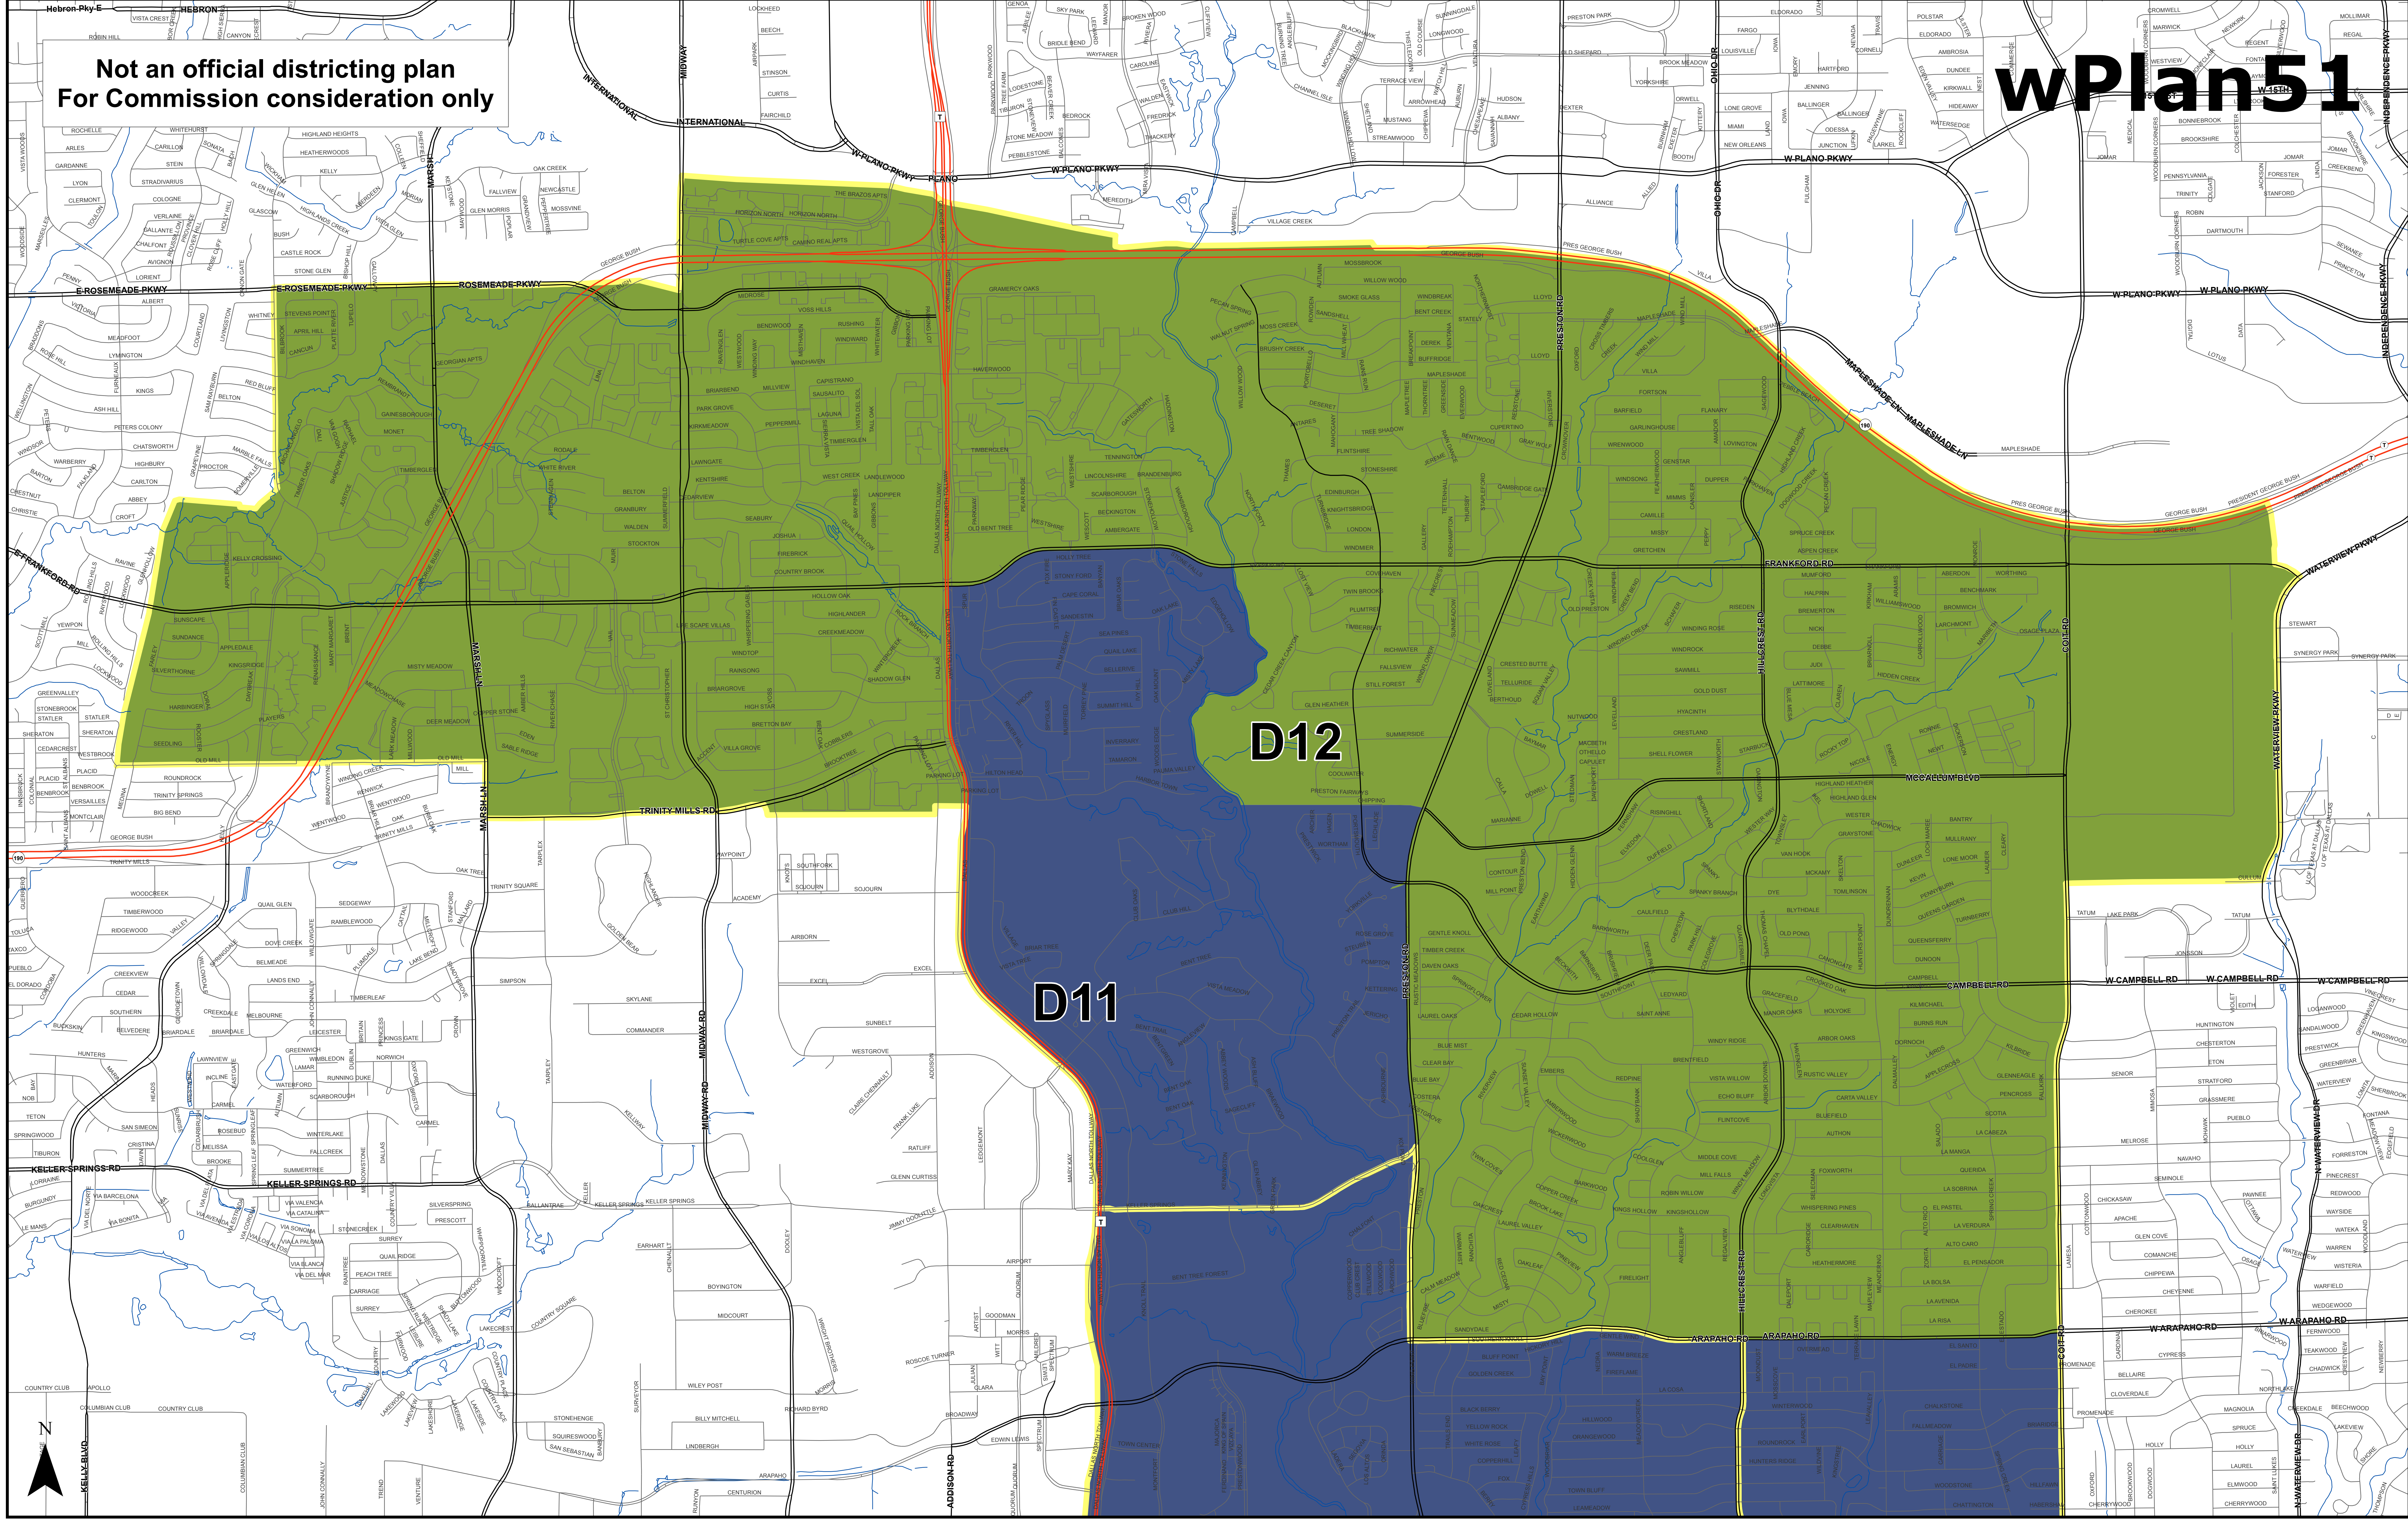

Not an official districting plan
For Commission consideration only

wPlan51

Submitted PlanID: wPlan51

District 12 Profile

	Proposed	Existing
Total Population	86,335	94,604
Deviation (#)	777	9,046
Deviation (%)	0.91%	10.57%
Hispanic (%)	17.52%	16.64%
Black (%)	17.44%	16.31%
White (%)	54.48%	56.87%
Hispanic VAP (%)	15.49%	14.69%
Black VAP (%)	16.70%	15.60%
White VAP (%)	57.12%	59.43%

SUBMISSION INFORMATION

Submission Date: Thursday, June 30, 2011
Commission Date: Tuesday, July 26, 2011
Prepared by: Lee Beikman (D12)
Plan File: wPlan51
For illustrative purposes only.

**2011 City of Dallas
Redistricting Commission**

Partial Plan Submission: wPlan51

Legend

- Highways
- Major Roads
- Other Roadways
- Waterways
- Major Lakes
- Current District Boundaries
- Proposed District Boundaries
- District 11
- District 12