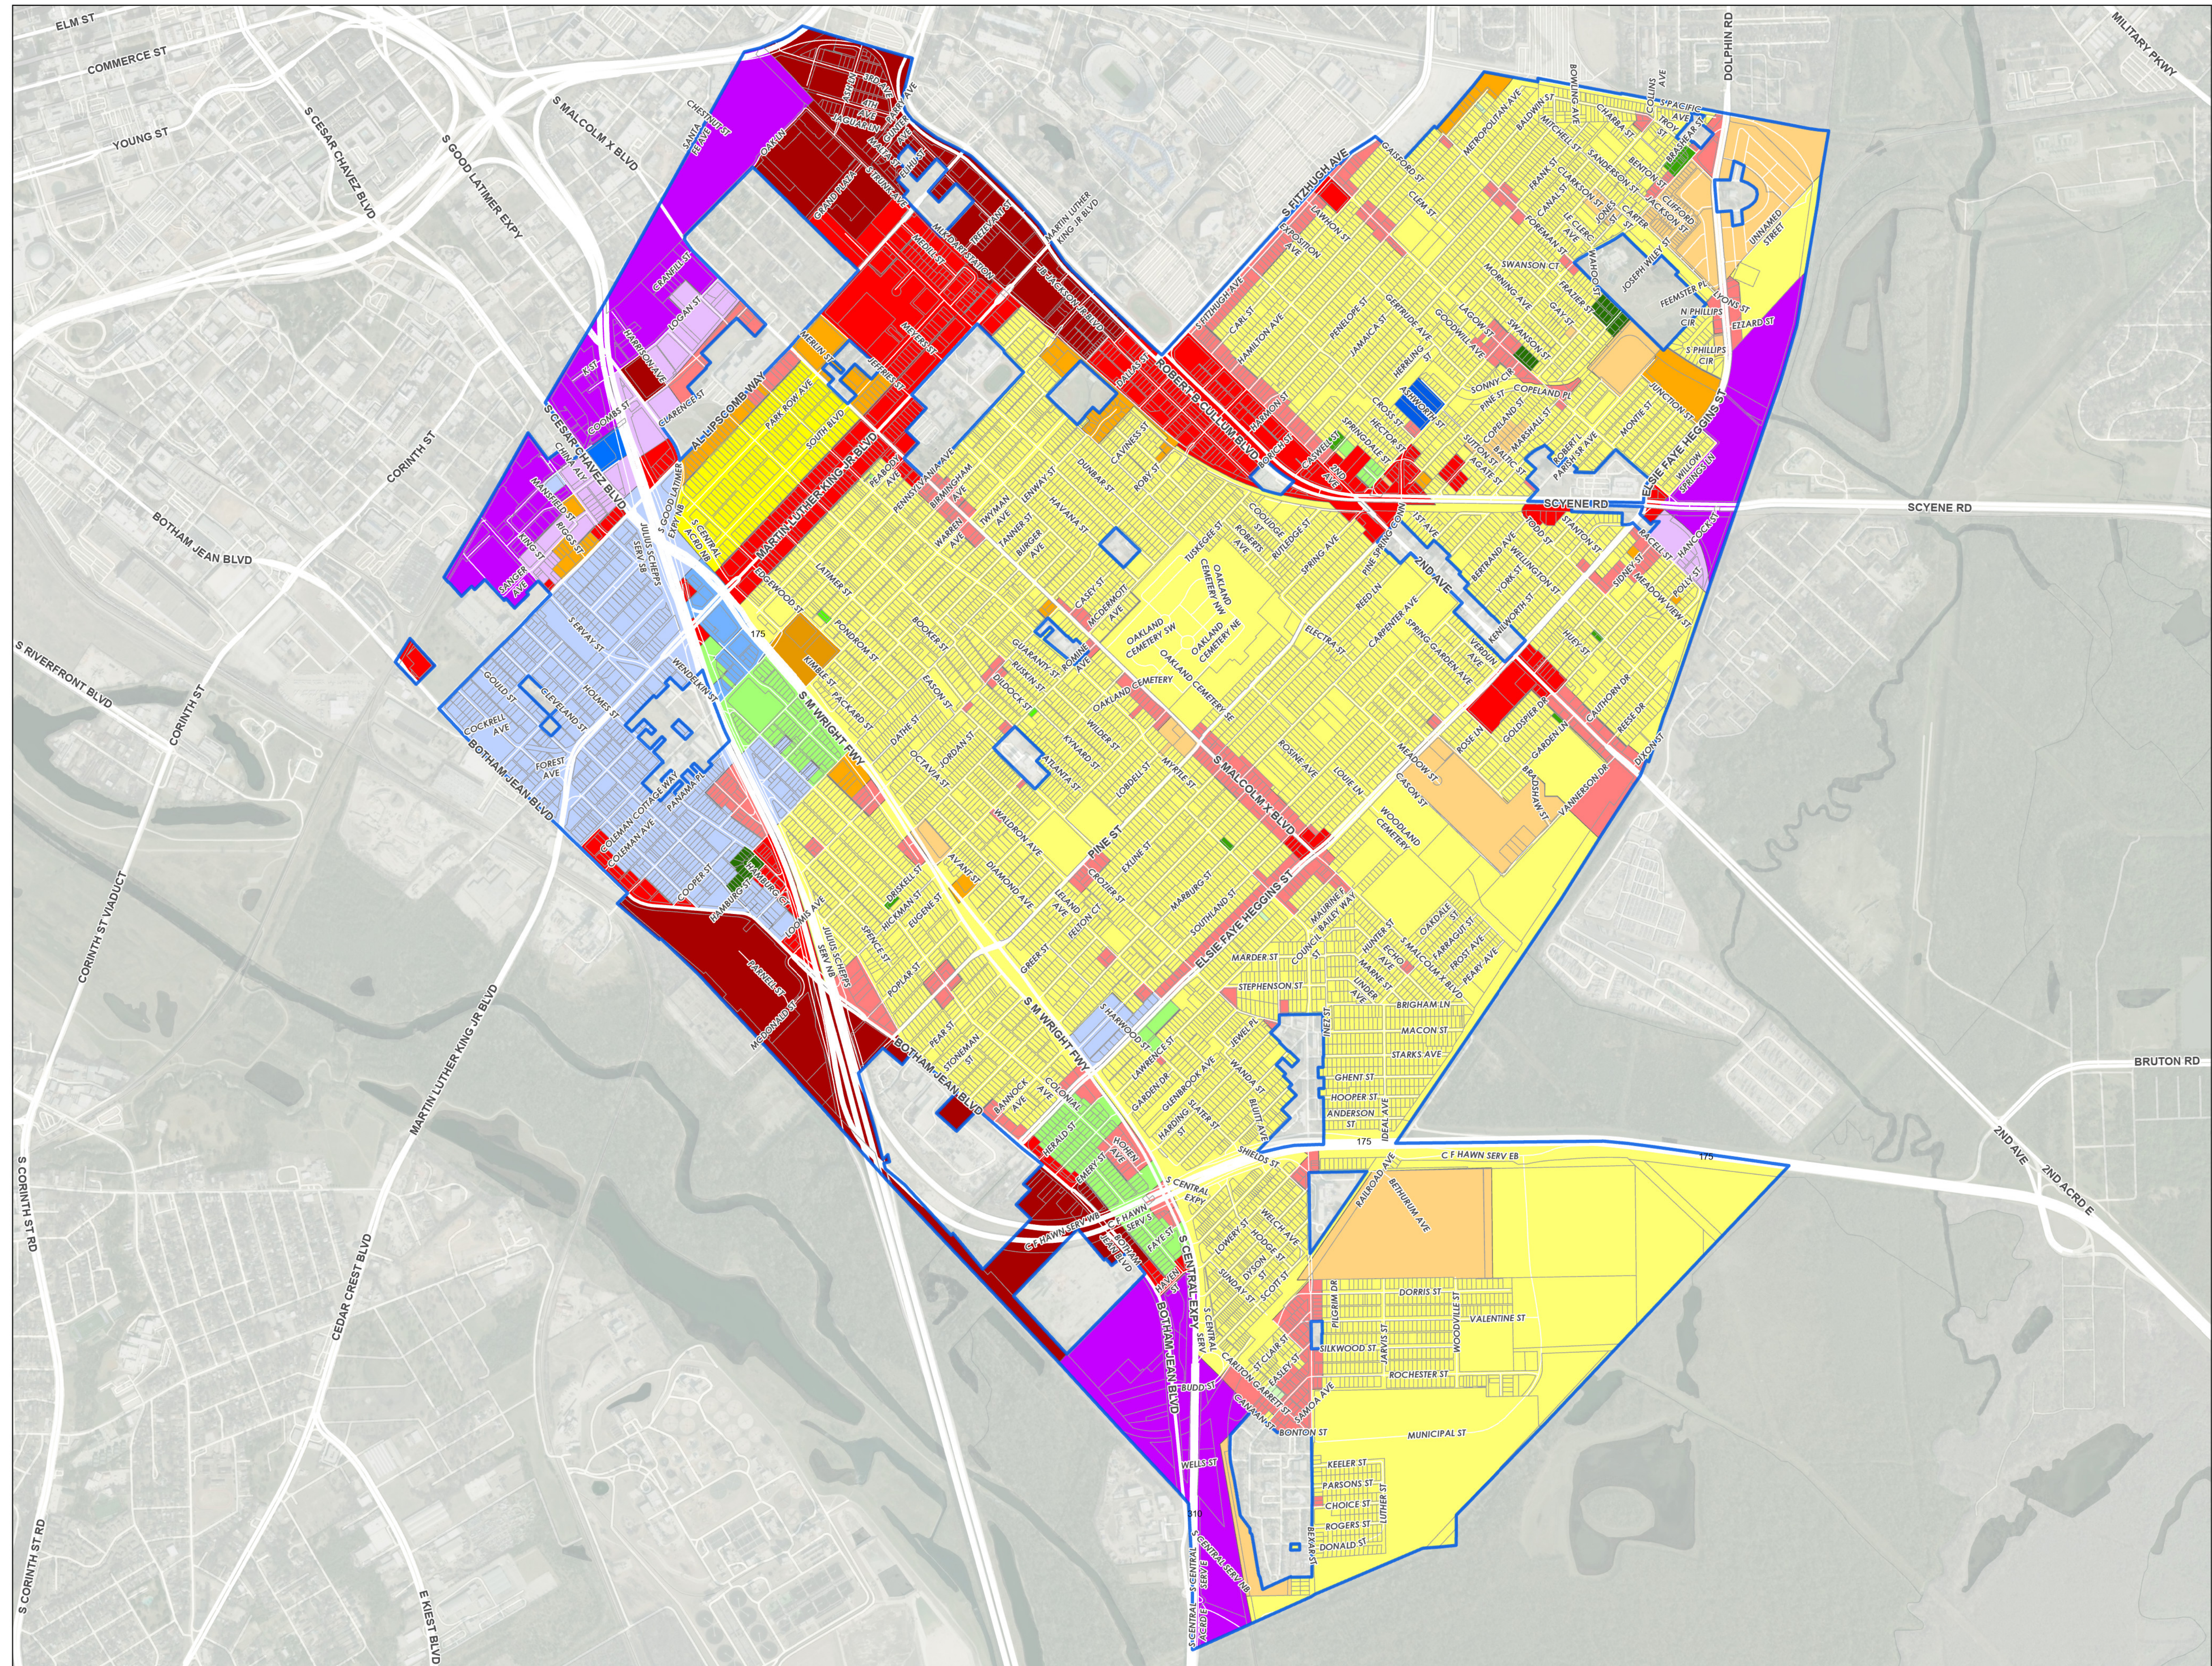

# South Dallas Fair Park - Proposed Subdistricts

## Legend

- South Dallas Fair Park AH Boundary
- SDFP Parcel
- SD-5 South Dallas Single Family
- SD-7.5 South Dallas Single Family
- FRTN Form Residential Transition
- SD-D South Dallas Duplex
- TH-1(A) Townhome
- TH-3(A) Townhome
- CH(A) Clustered Housing
- MF-1(A) Multifamily
- MF-2(A) Multifamily
- MF-3(A) Multifamily
- NMU Neighborhood Mixed
- CMU Community Mixed Use
- RMU Regional Mixed Use
- SMU Service Mixed Use
- IMU Industrial Mixed Use
- FWMU-3 Form Walkable Mixed Use
- Subdistrict 1
- Subdistrict 2
- Subdistrict 3

## Inset Map