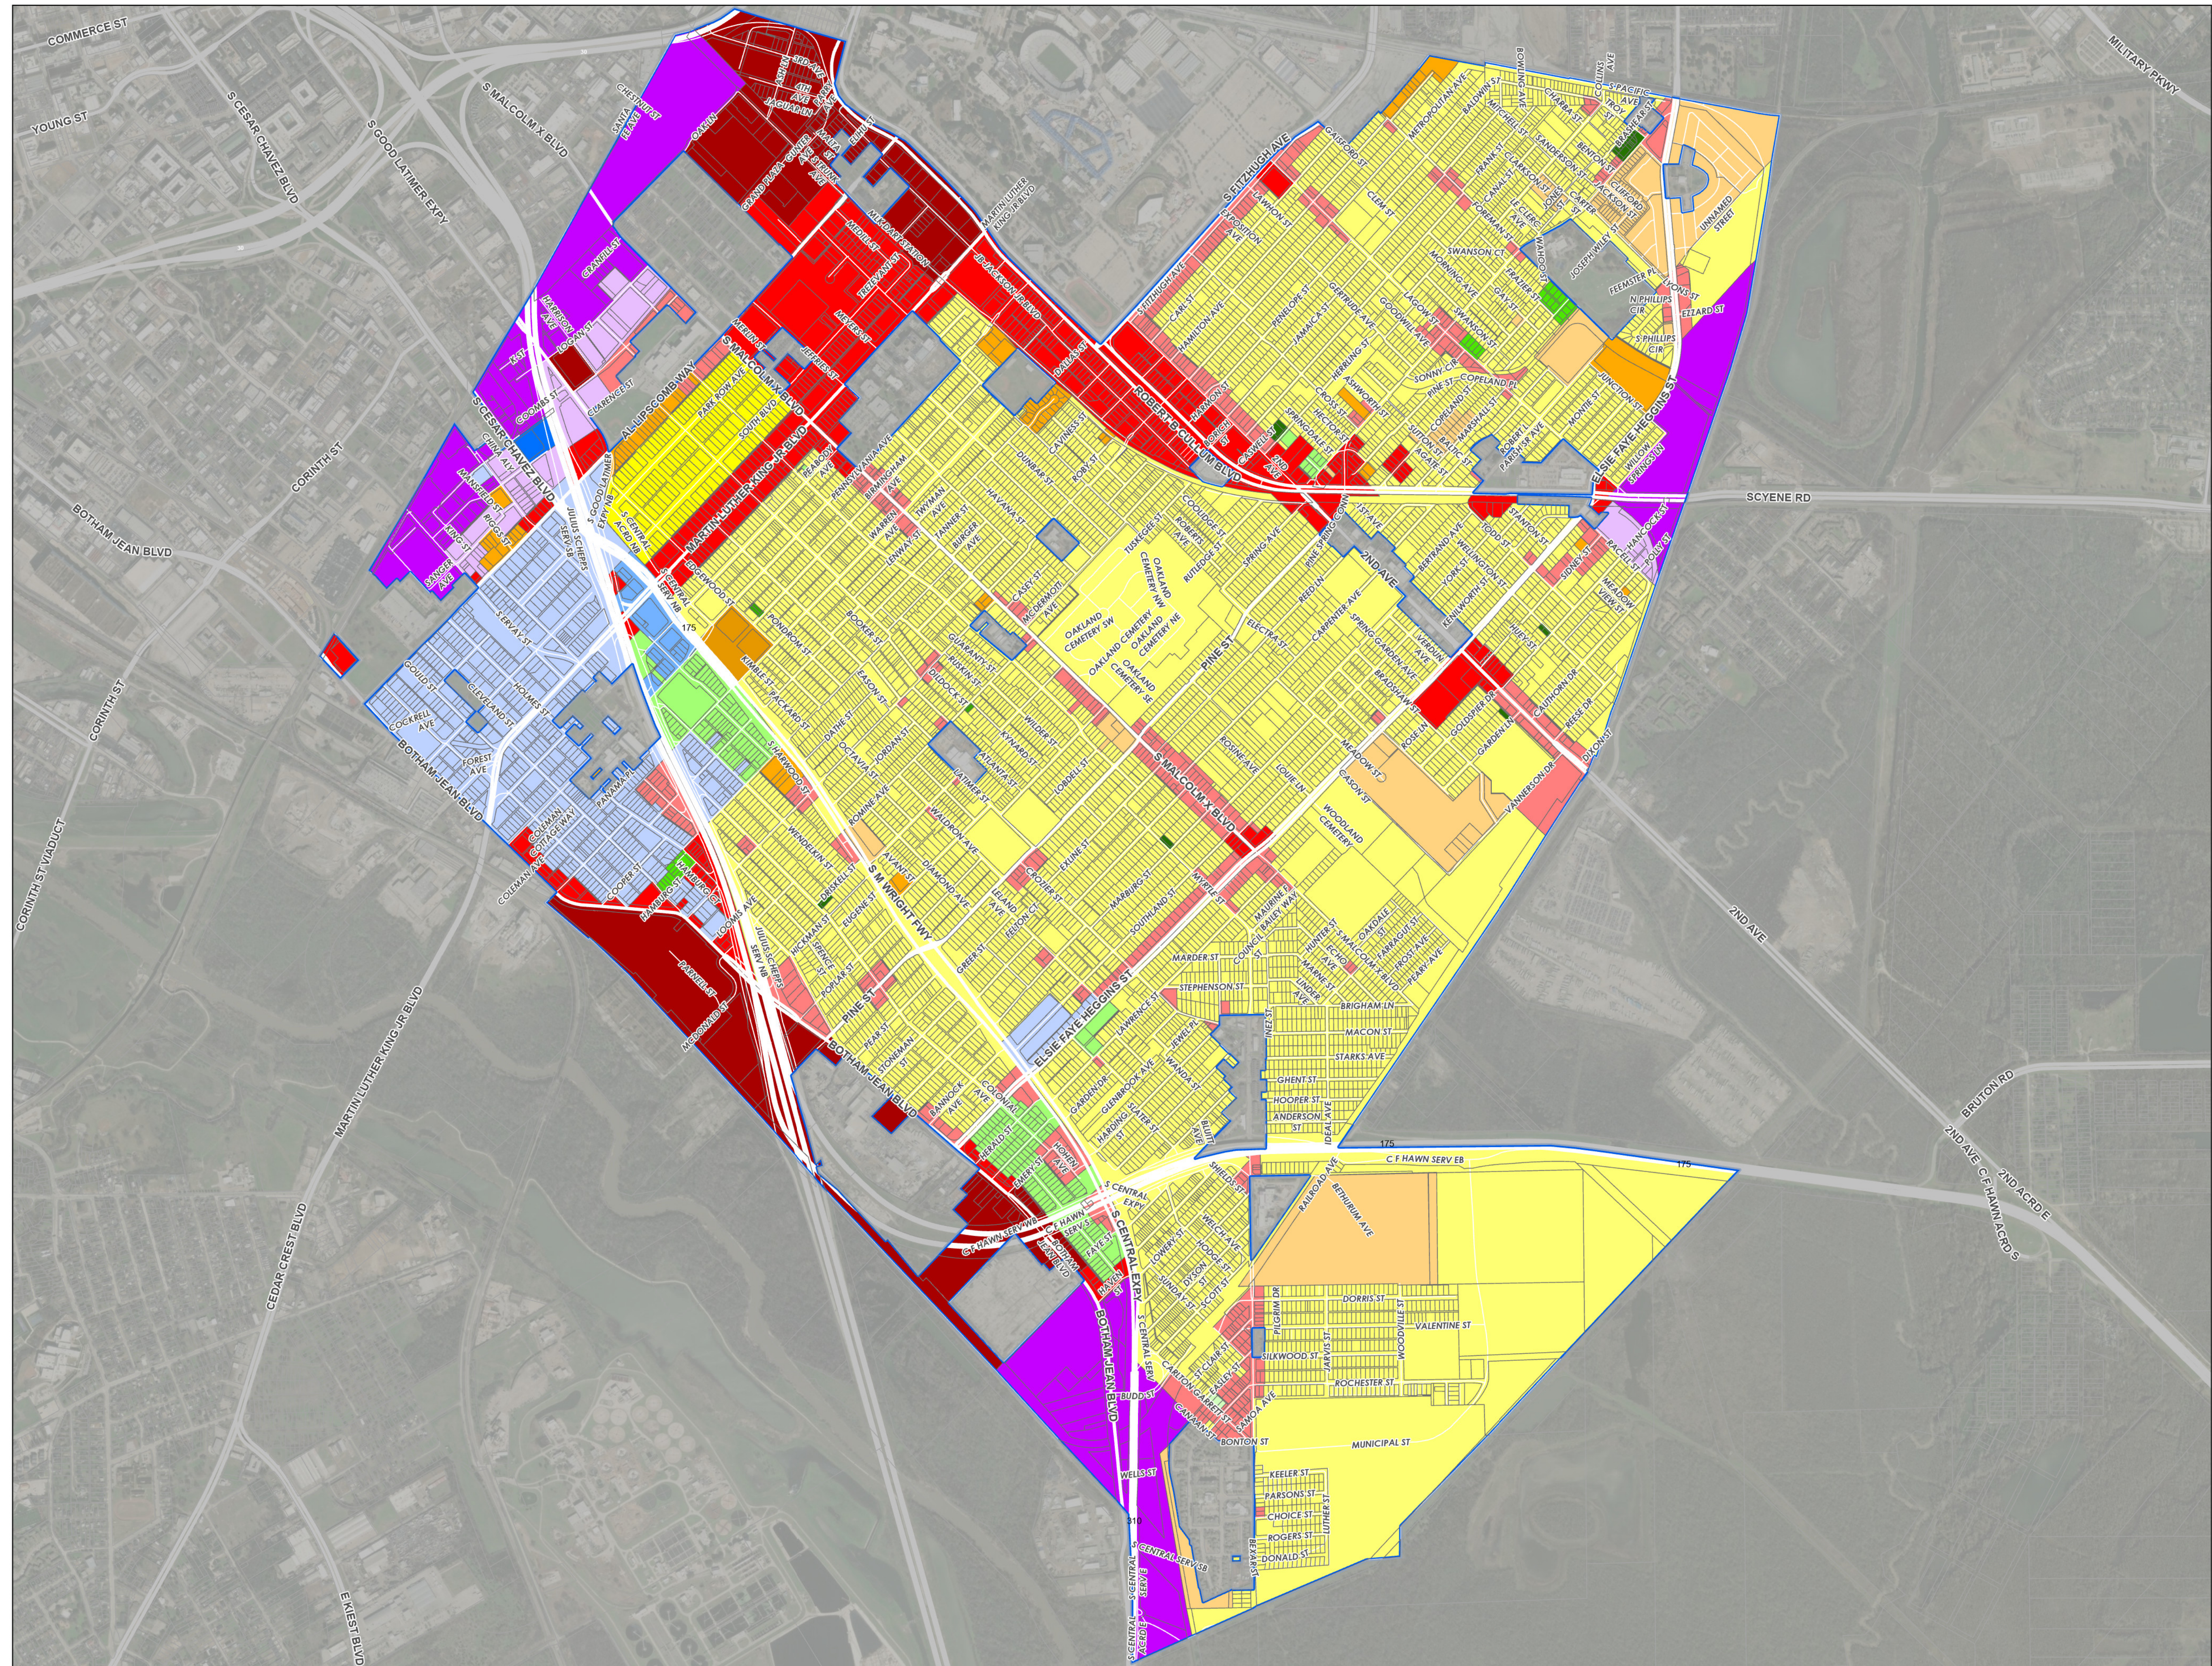

# South Dallas Fair Park Special Purpose District: Proposed Subdistricts v3

## Legend

South Dallas Fair Park Area Boundary

## PD 595 Subdistricts v3

- SD-R-5
- SD-R-7.5
- FRTN
- SD-D(A)
- CH(A)
- TH-1(A)
- TH-3(A)
- MF-1(A)
- MF-2(A)
- MF-3(A)
- NMU
- CMU
- RMU
- SMU
- IMU
- FWMU-3
- Subdistrict 1
- Subdistrict 2

## Inset Map