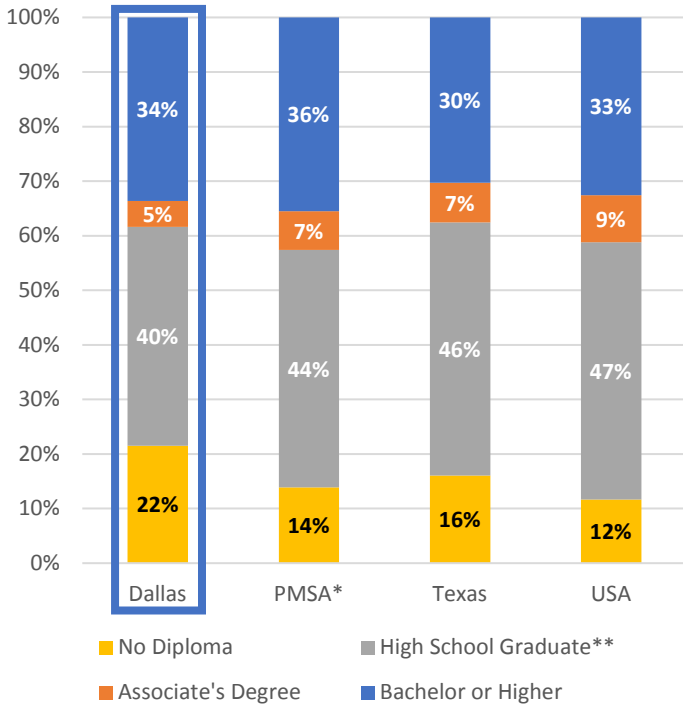

Educational Attainment Comparison Population 25 Years and Over

Educational Attainment Trend Population 25 Years and Over

Educational Attainment by Race/Ethnicity Population 25 Years and Over

Student Enrollment Population 3 Years and Over

Source: US Census Bureau ACS 1-year 2018

Note: *Dallas TX PMSA includes Collin County, Dallas County, Denton County, Ellis County, Henderson County, Hunt County, Kaufman County, Rockwell County.

**Includes high school graduates with some college but no degree.

Percentages may not add up to 100% due to rounding