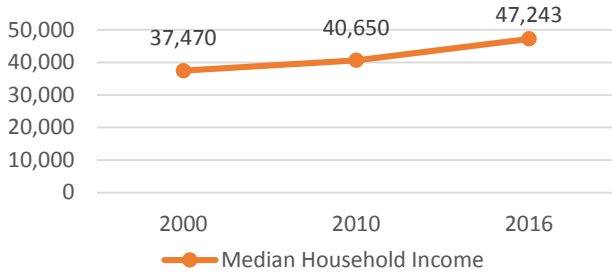

Median Household Income Trend

Household Income Comparison

Percent People in Poverty Trend

Poverty by Employment

Poverty by Race/Ethnicity

Poverty Rate by Age

Source: US Census Bureau ACS 1-year 2016

Note: *Dallas TX PMSA: Collin County, Dallas County, Denton County, Ellis County, Henderson County, Hunt County, Kaufman County, Rockwell County
 The median incomes are not adjusted for inflation.

The median household income is for City of Dallas only.

Percentages may not add up to 100% due to rounding.