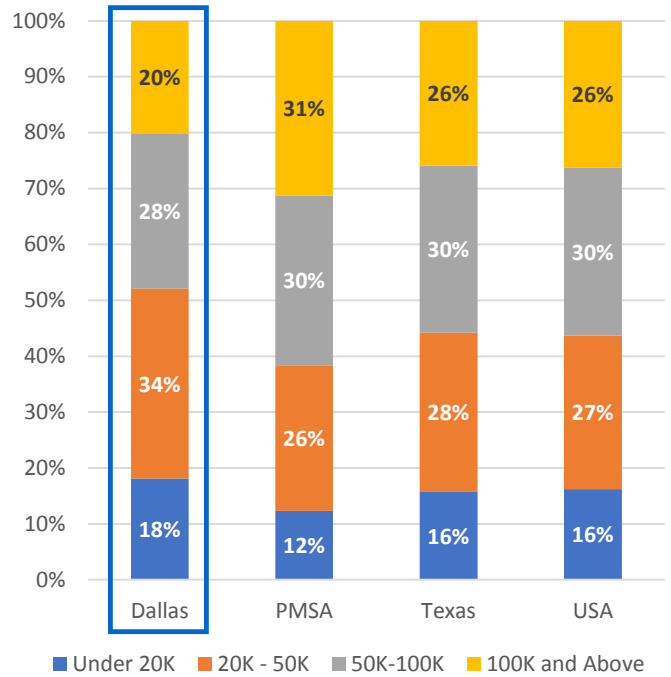

Median Household Income Trend

Household Income Comparison

Percent People in Poverty Trend

Poverty by Employment

Poverty by Race/Ethnicity

Poverty Rate by Age

Source: US Census Bureau ACS 1-year 2016

Note: *Dallas TX PMSA: Collin County, Dallas County, Denton County, Ellis County, Henderson County, Hunt County, Kaufman County, Rockwell County
 The median incomes are not adjusted for inflation.

The median household income is for City of Dallas only.

Percentages may not add up to 100% due to rounding.