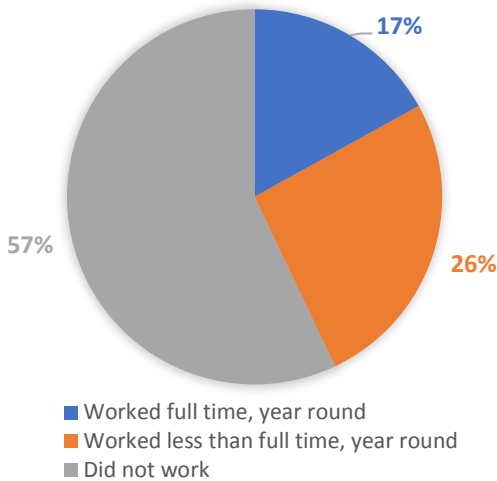

Median Household Income Trend

Household Income Comparison

Percent People in Poverty Trend

Poverty by Employment

Poverty by Race/Ethnicity

Poverty Rate by Age

Source: US Census Bureau ACS 1-year 2016

Note: *Dallas TX PMSA: Collin County, Dallas County, Denton County, Ellis County, Henderson County, Hunt County, Kaufman County, Rockwell County
 The median incomes are not adjusted for inflation.

The median household income is for City of Dallas only.

Percentages may not add up to 100% due to rounding.