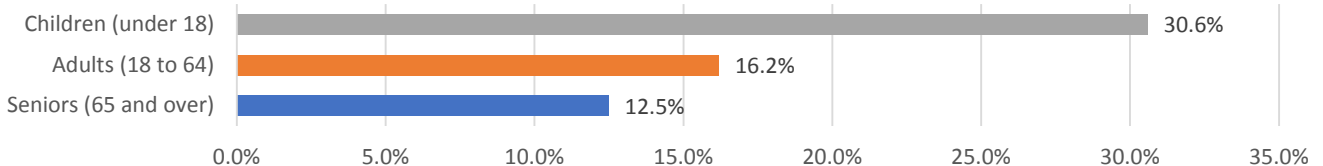

Median Household Income Trend

Household Income Comparison

Percent People in Poverty Trend

Poverty by Employment

Poverty by Race/Ethnicity

Poverty Rate by Age

Source: US Census Bureau ACS 1-year 2016

Note: *Dallas TX PMSA: Collin County, Dallas County, Denton County, Ellis County, Henderson County, Hunt County, Kaufman County, Rockwell County
 The median incomes are not adjusted for inflation.