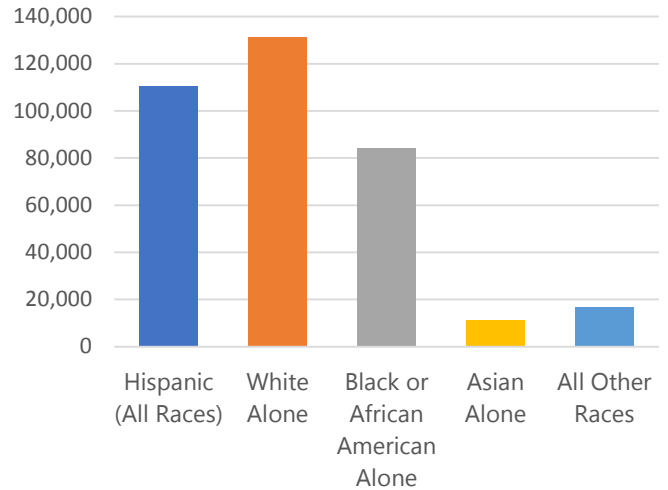

Median Household Income Trend

Household Income Comparison

Percent People in Poverty Trend

Poverty by Employment

Poverty by Race/Ethnicity

Poverty Rate by Age

Source: US Census Bureau ACS 1-year 2016

Note: *Dallas TX PMSA: Collin County, Dallas County, Denton County, Ellis County, Henderson County, Hunt County, Kaufman County, Rockwell County
 The median incomes are not adjusted for inflation.

The median household income is for City of Dallas only.

Percentages may not add up to 100% due to rounding.