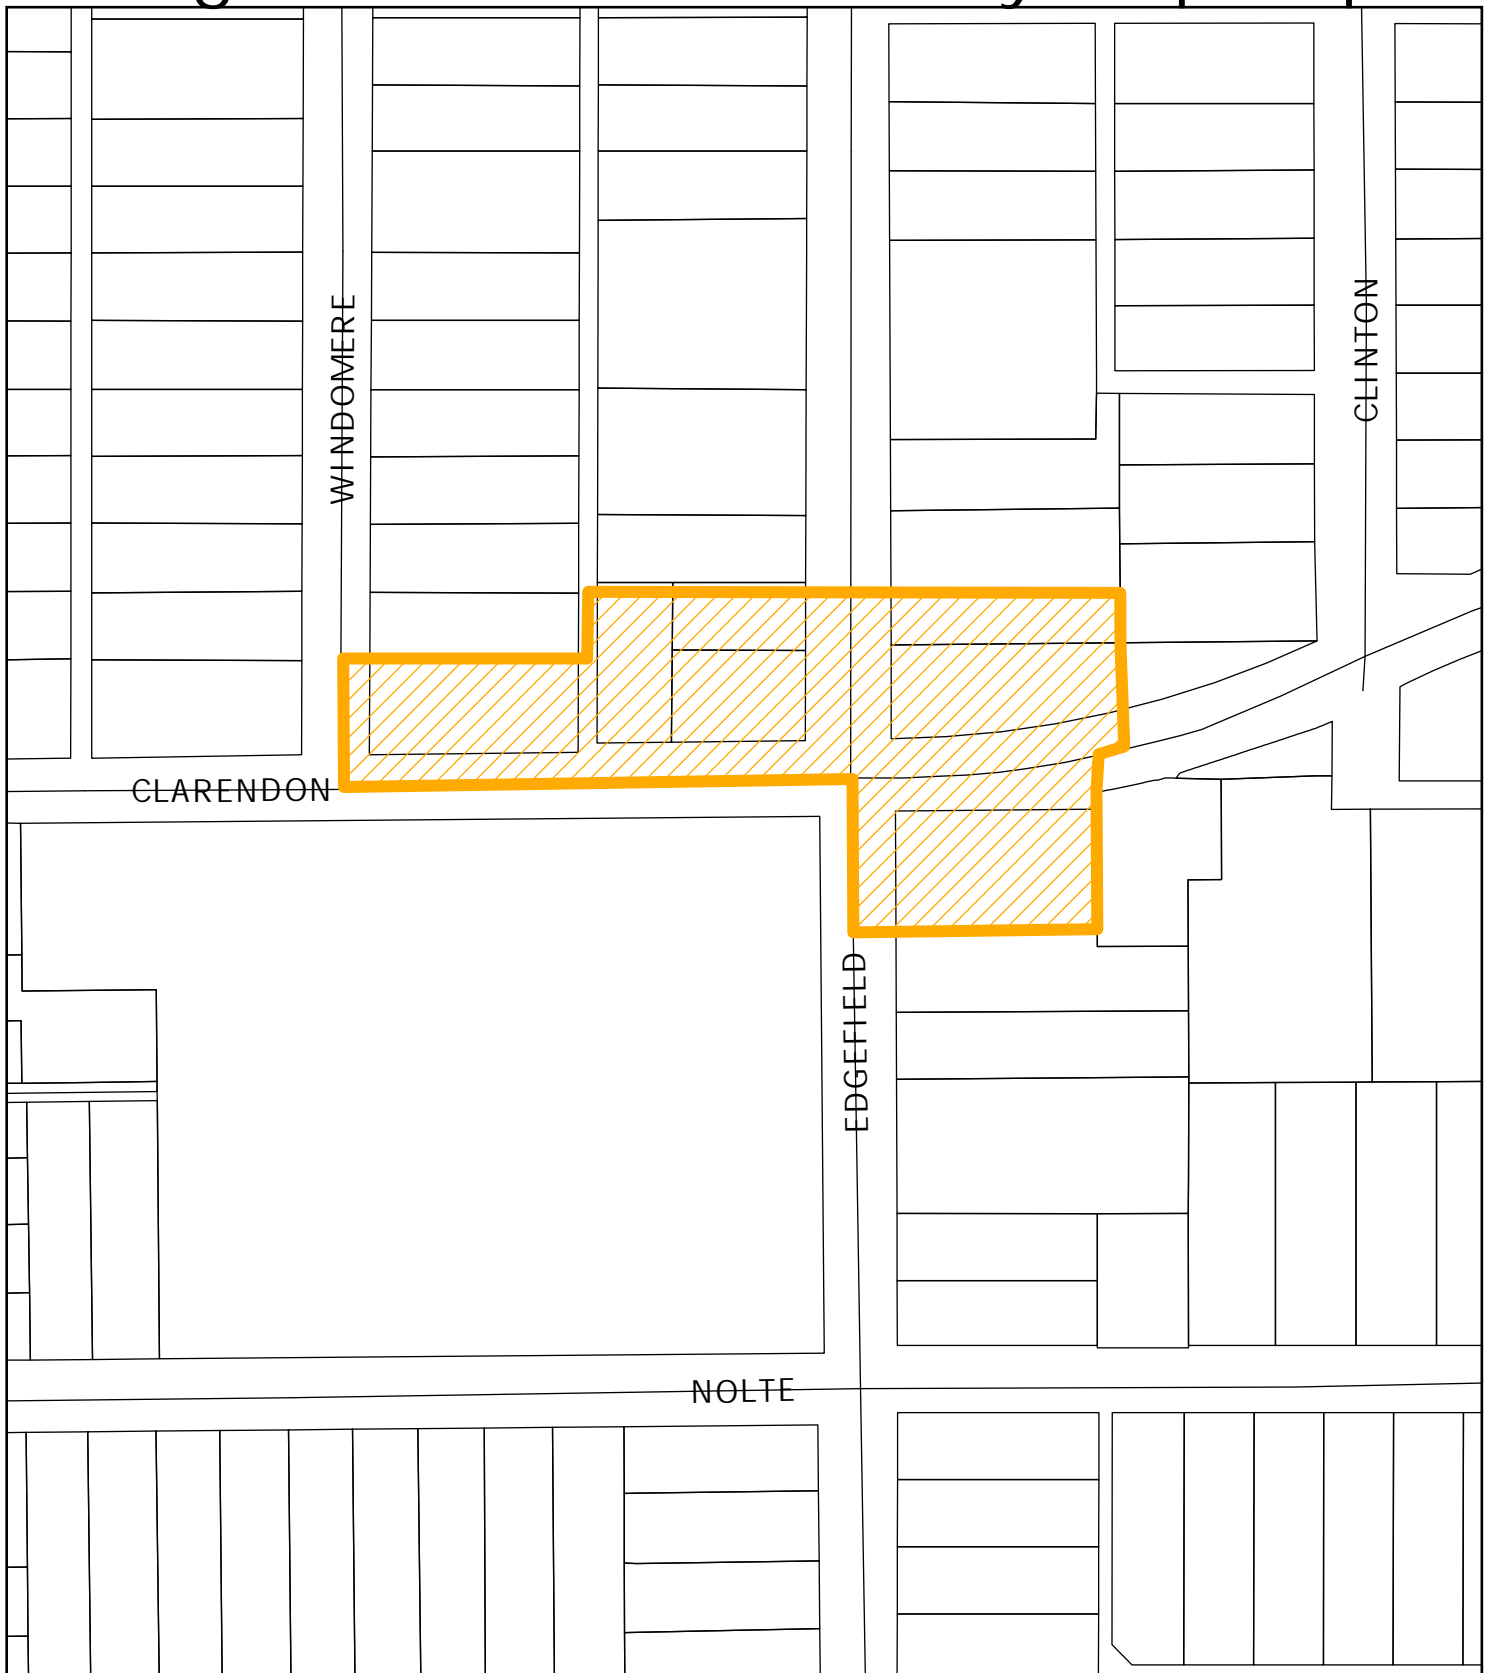

Edgefield/Clarendon Trolley Stop Map

Legend

-  Parcel
-  Edgefield/Clarendon Trolley Stop

0 0.01 0.02 0.04 Miles