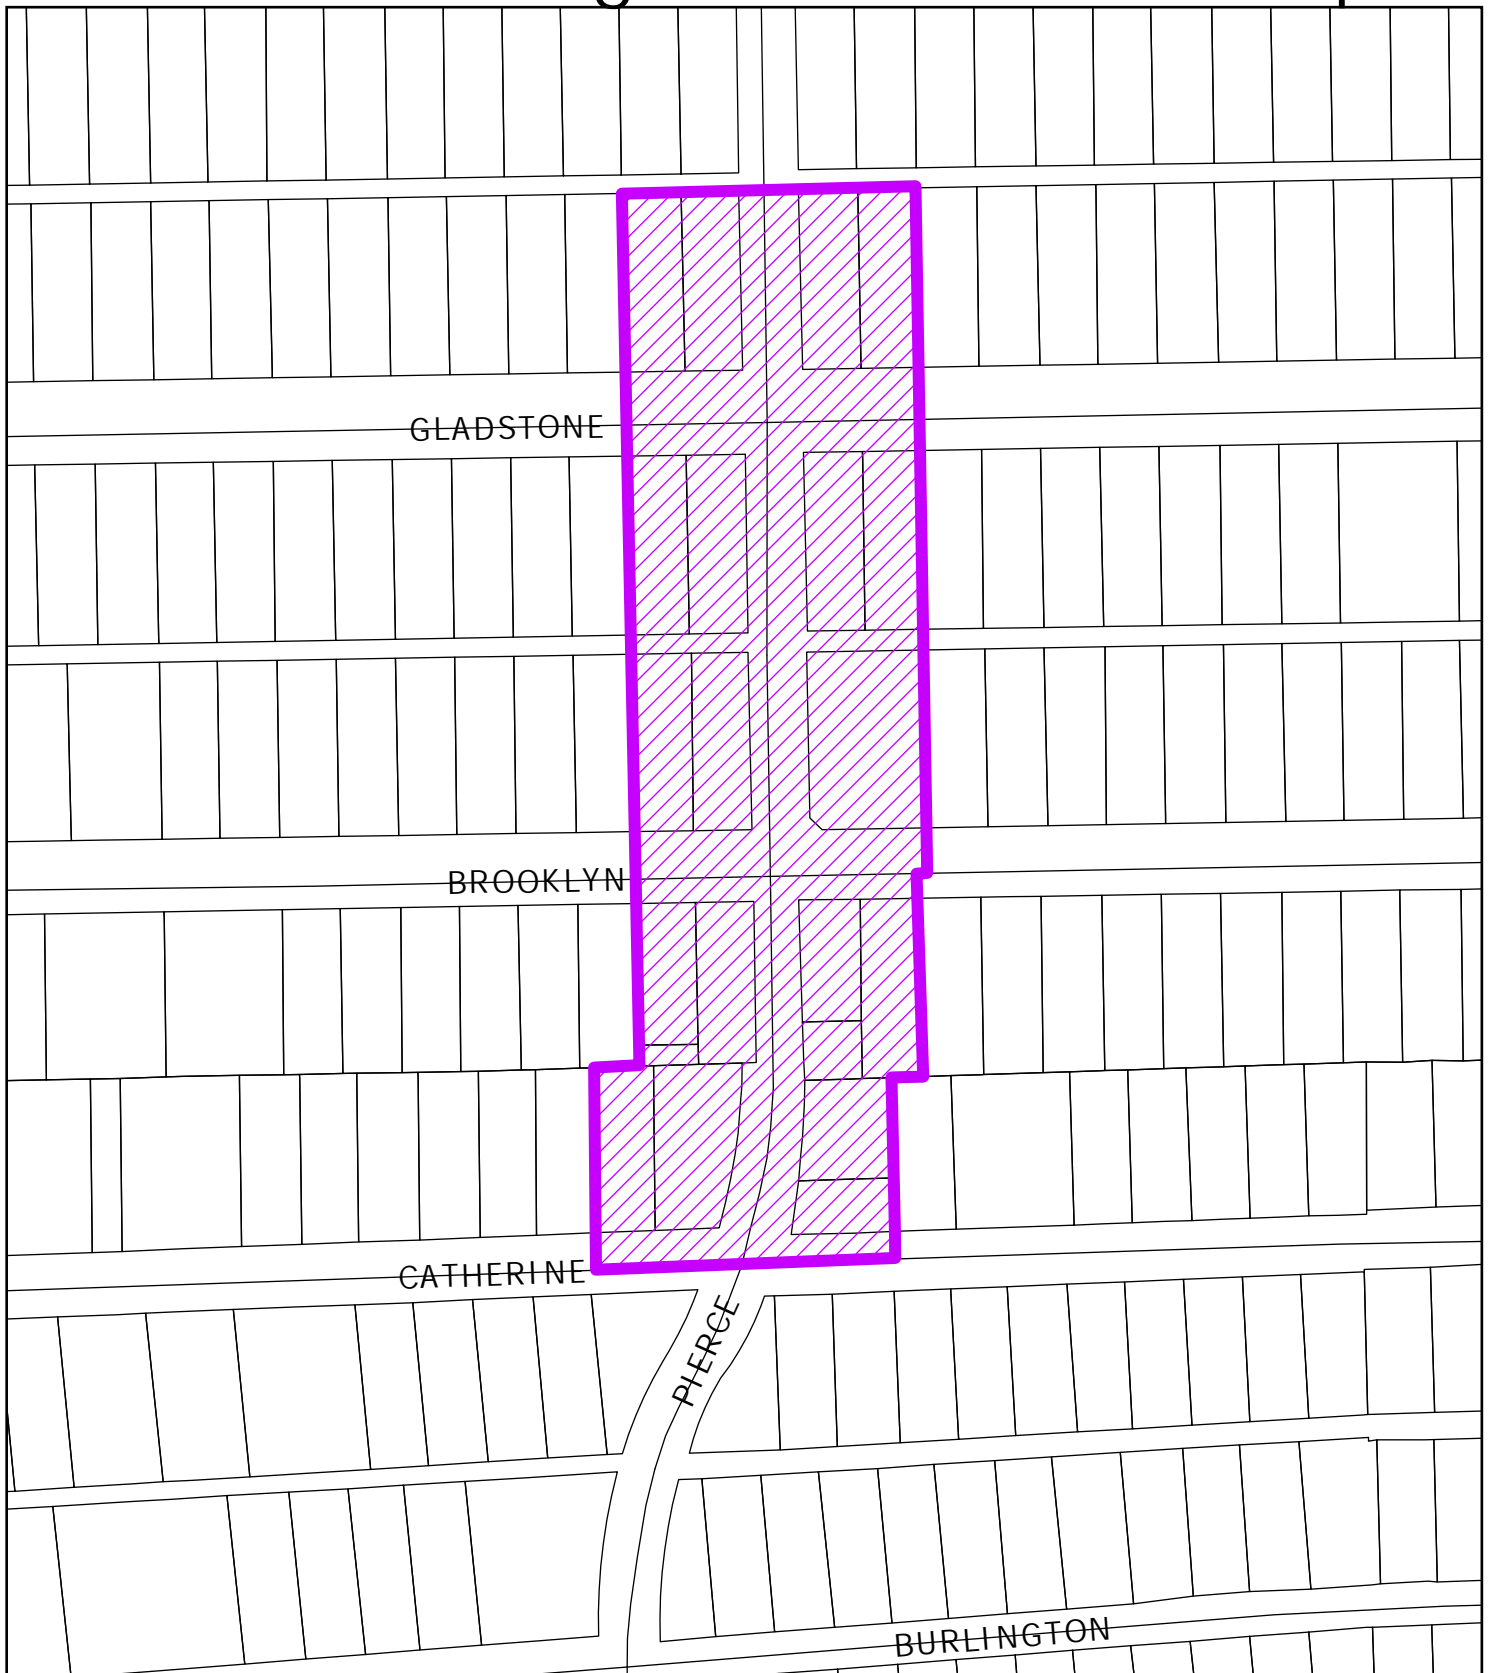

North Cliff Neighborhood Center Map

Legend

-  Parcel
-  North Cliff Neighborhood Center
(Catherine /Pierce Trolley Stop)

0 0.01 0.03 0.05 Miles