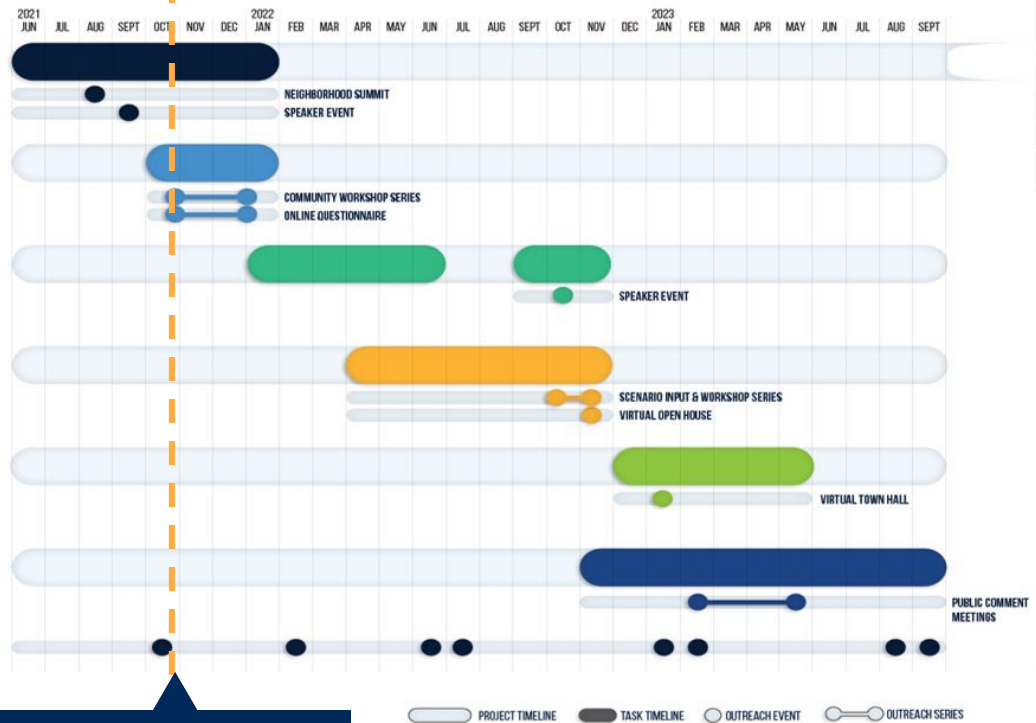

TIMELINE CRONOLOGÍA

1 PROJECT INITIATION & EXISTING CONDITIONS

Kicking off the planning process and establishing a solid technical and conceptual foundation of Dallas with a 3D model of its urban environment!

2 INITIAL COMMUNITY ENGAGEMENT

Getting the community engagement efforts rolling with a series of workshops and an online questionnaire to identify priority issues.

3 SCENARIO VISIONING

Forming the vision of Dallas's future together with the community and key stakeholders!

4 SCENARIO DEVELOPMENT

Developing alternative land use development scenarios based on the community's vision!

5 RECOMMENDED SCENARIO & DRAFT PLAN

Meeting with the community to refine the scenarios into a single recommended model!

We are here *Estamos aqui*