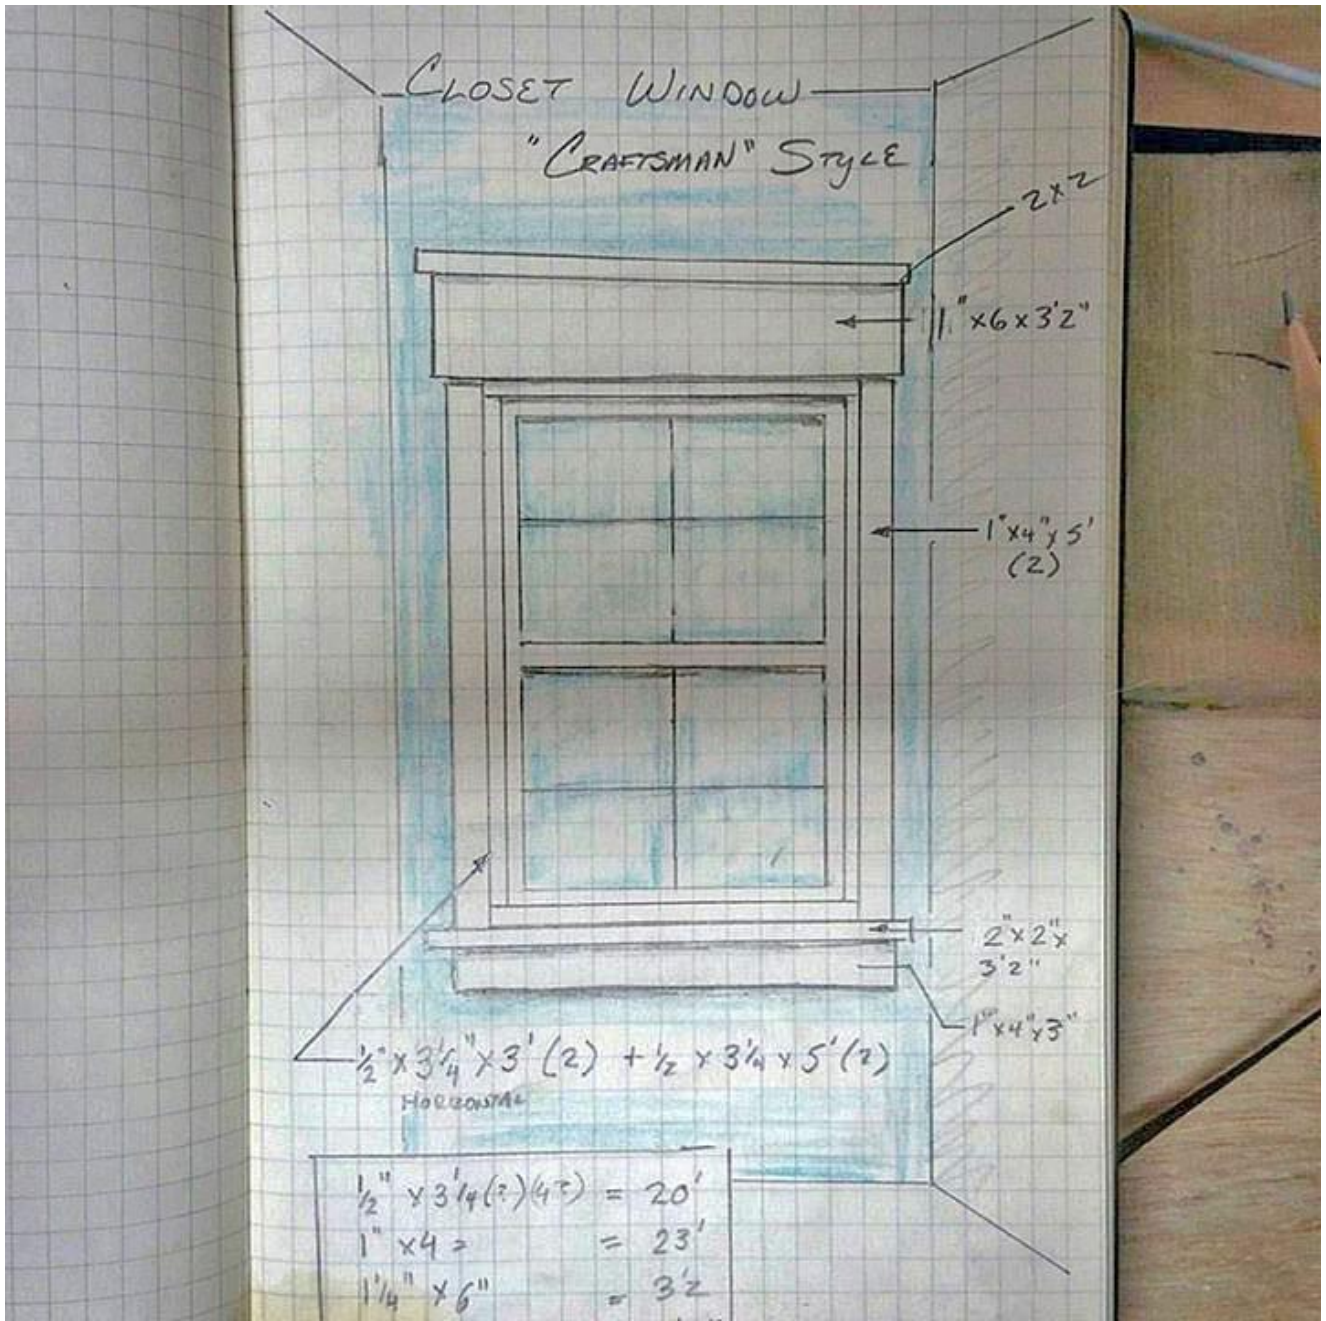

Please include an inset drawing that shows measurements for trims/sills/ etc for windows and doors