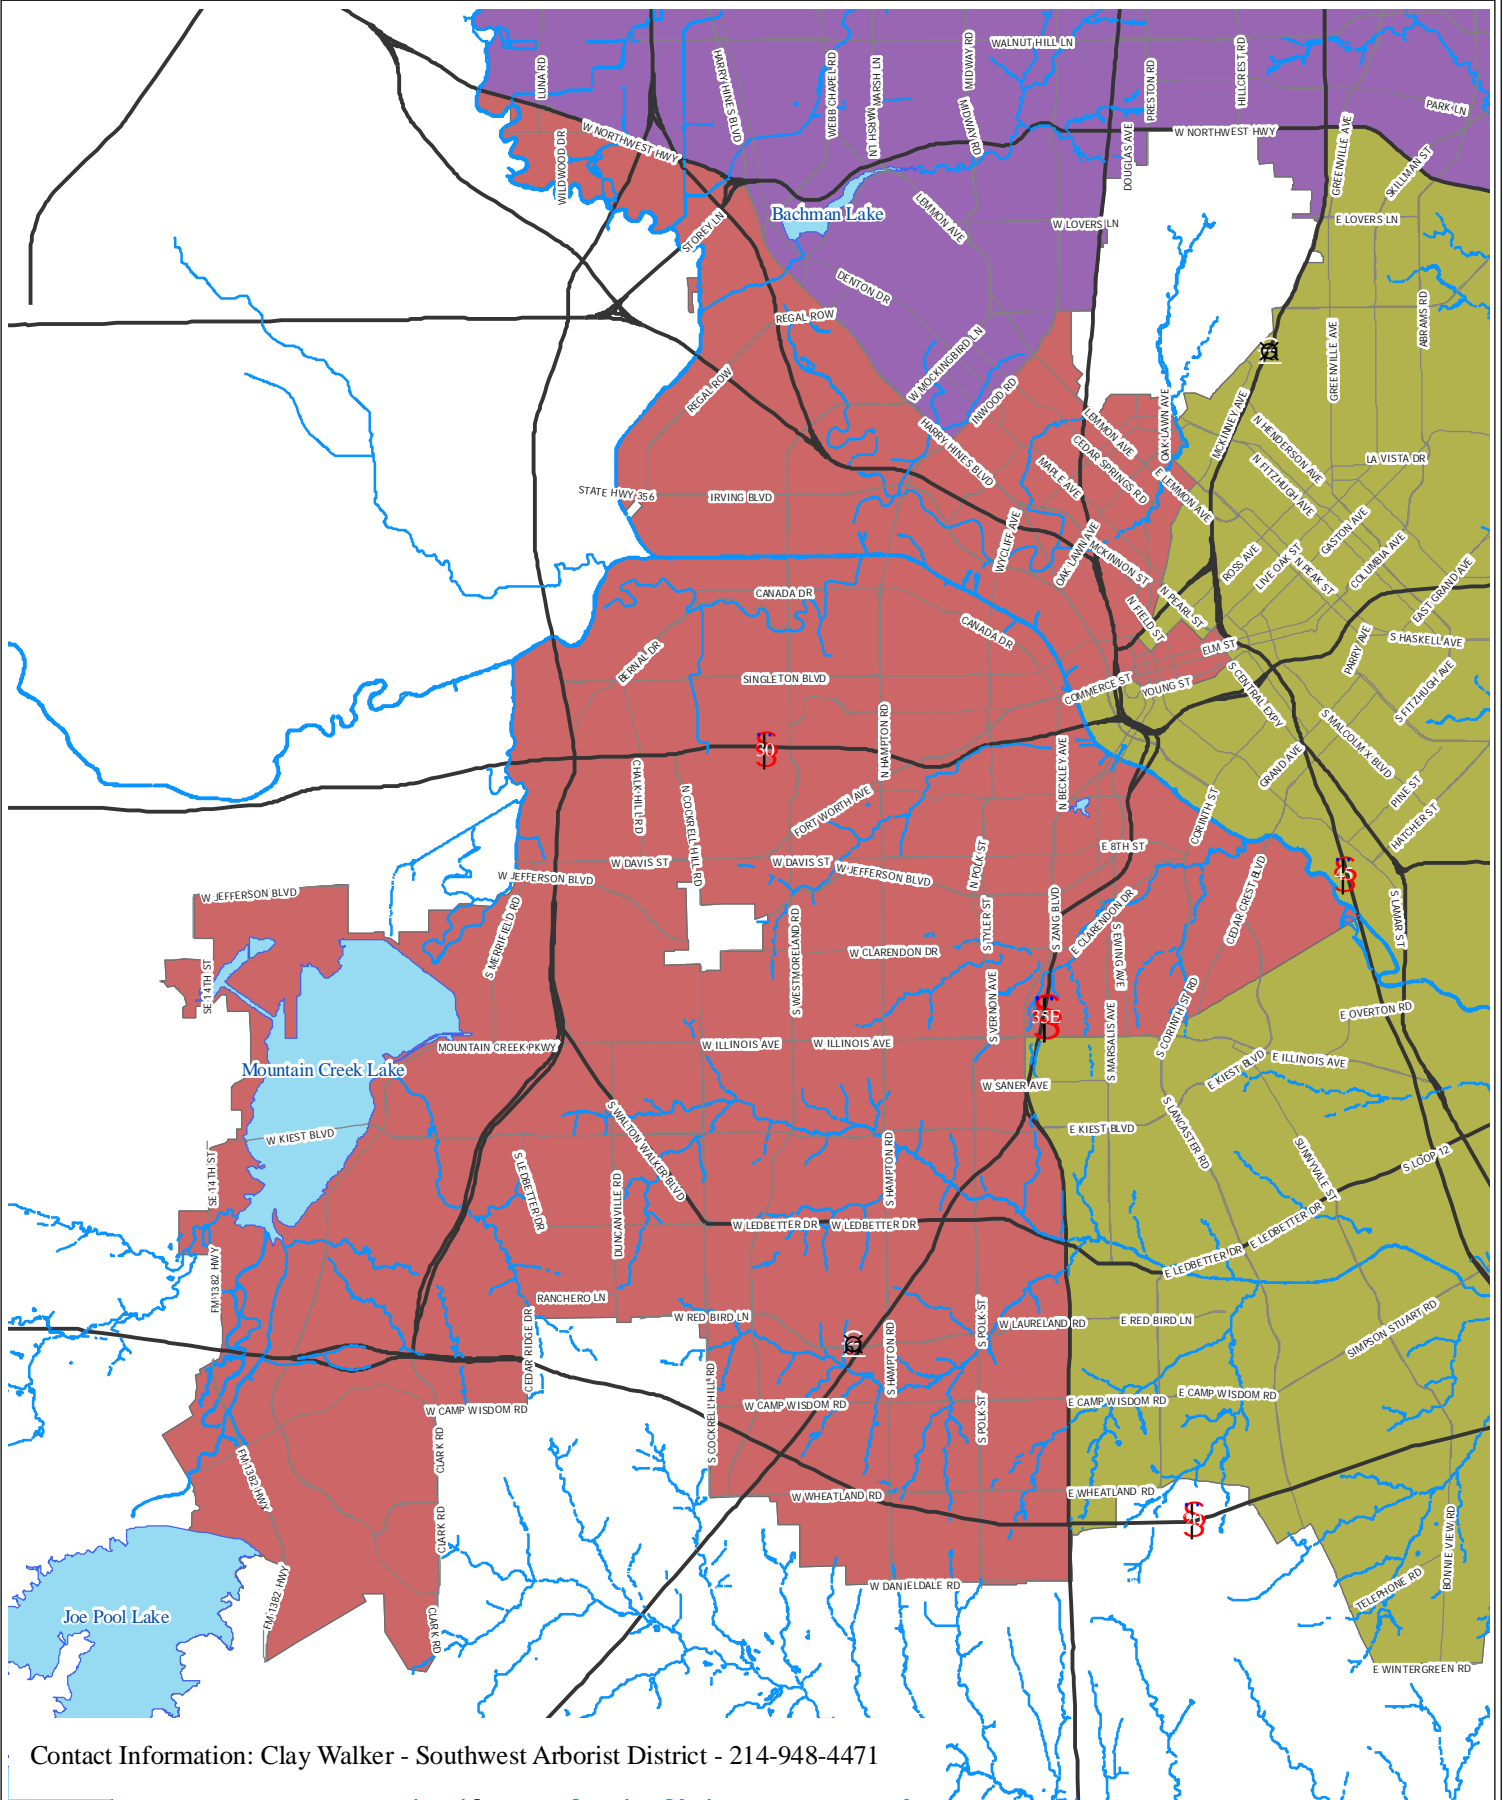

1 inch equals 2 miles

City of Dallas Southwest Arborist District

City of Dallas

Contact Information: Clay Walker - Southwest Arborist District - 214-948-4471