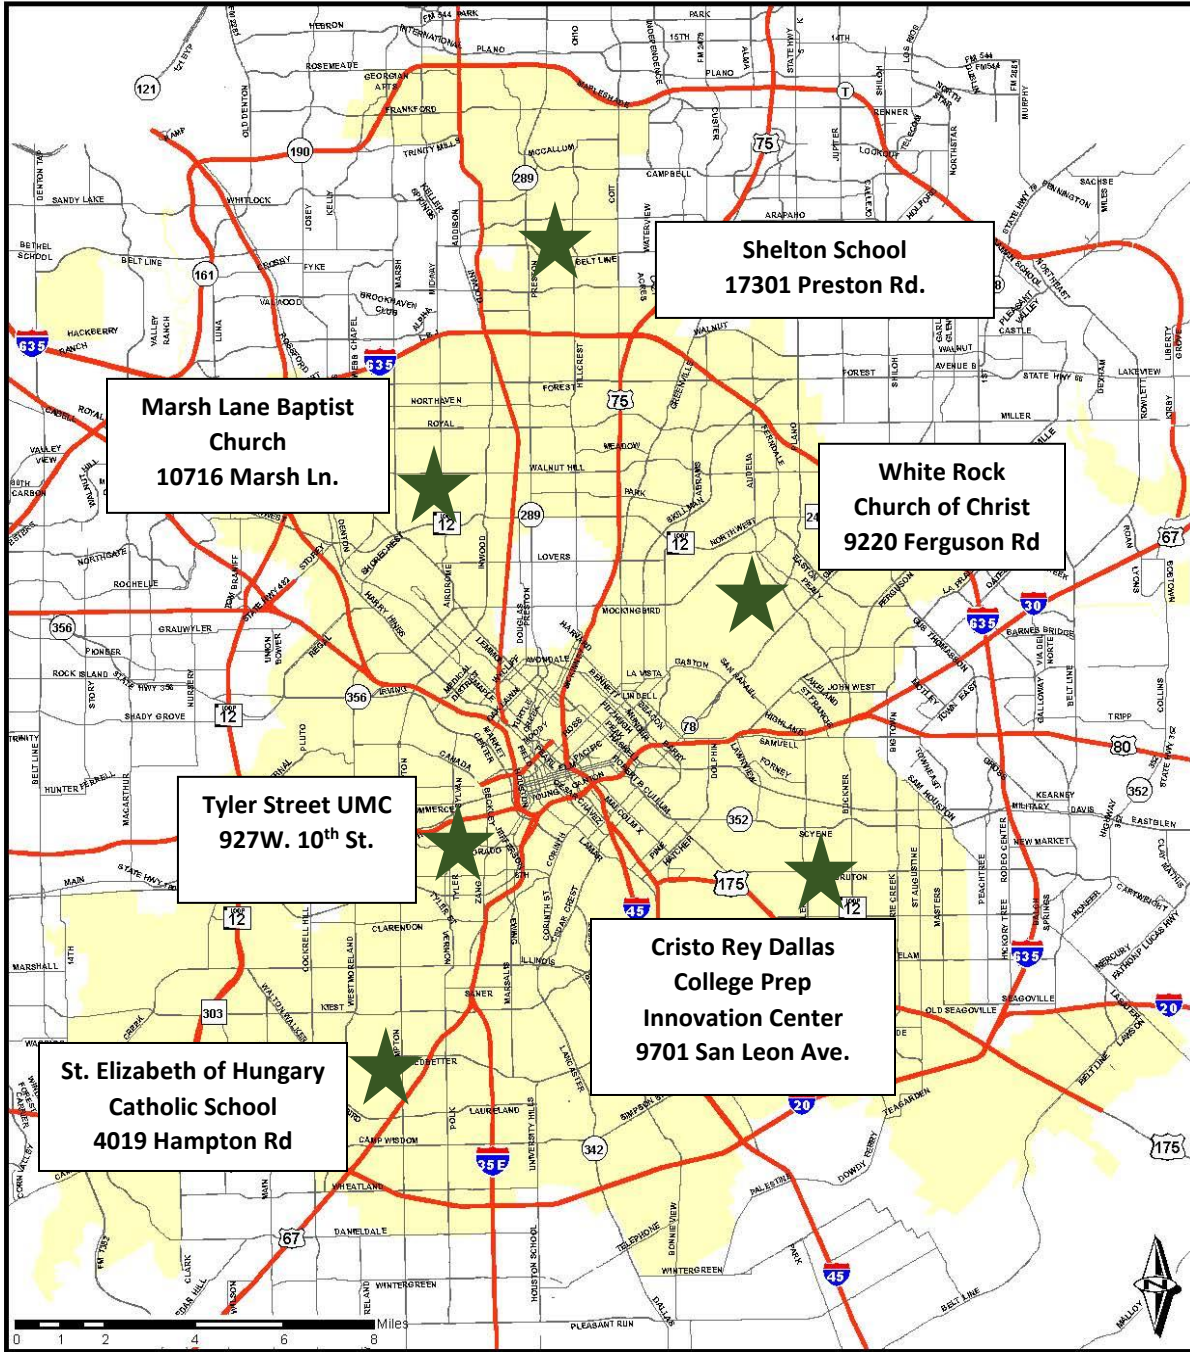

TREE PICK-UP LOCATIONS

**BRANCH OUT
DALLAS**

NOVEMBER 6, 2021