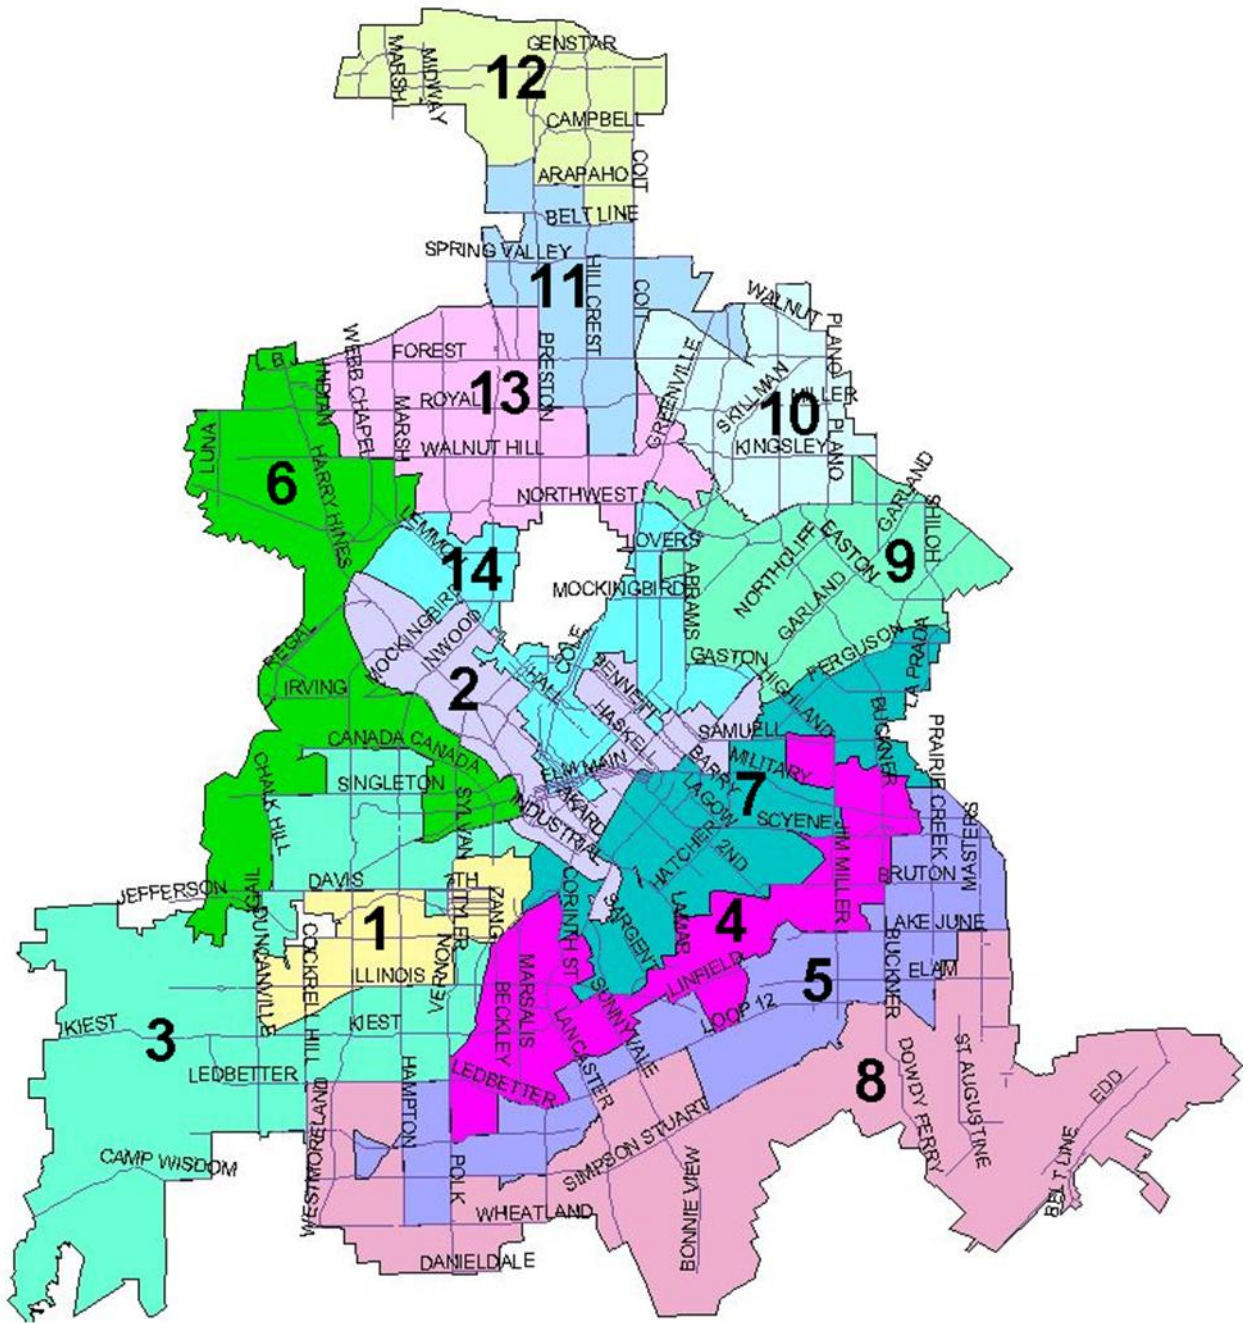

2011
City Council
Districts
For
Chicago, Dallas and Los Angeles

Chicago City Council Districts As Adopted by the City Council in 2011.

Dallas City Council Districts As Adopted by the City Council in 2011.

Los Angeles City Council Districts as Proposed by the City Advisory Commission in 2011. The Districts Adopted by the City Council in 2011 can be found at http://navigatela.lacity.org/common/mapgallery/pdf/council_districts/CDindex_8.5_11.pdf.