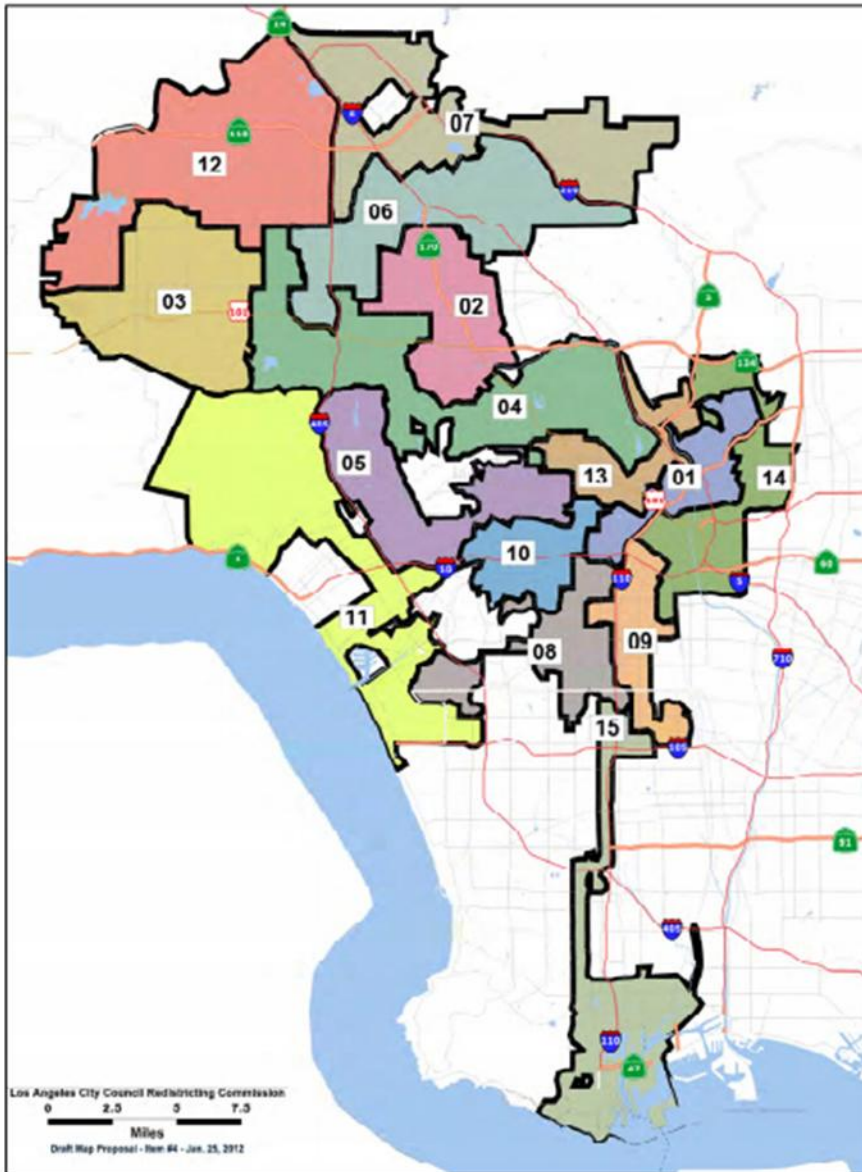

2011
City Council
Districts
For
Chicago, Dallas and Los Angeles

Chicago City Council Districts As Adopted by the City Council in 2011.

Dallas City Council Districts As Adopted by the City Council in 2011.

Los Angeles City Council Districts as Proposed by the City Advisory Commission in 2011. The Districts Adopted by the City Council in 2011 can be found at http://navigatela.lacity.org/common/mapgallery/pdf/council_districts/CDindex_8.5_11.pdf.