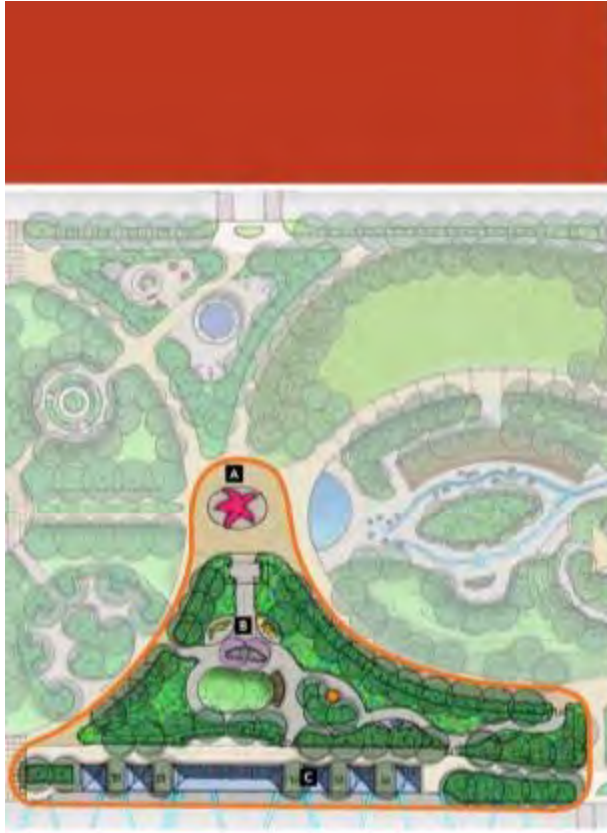

Dallas Midtown Park – Art Walk and Sculpture Garden