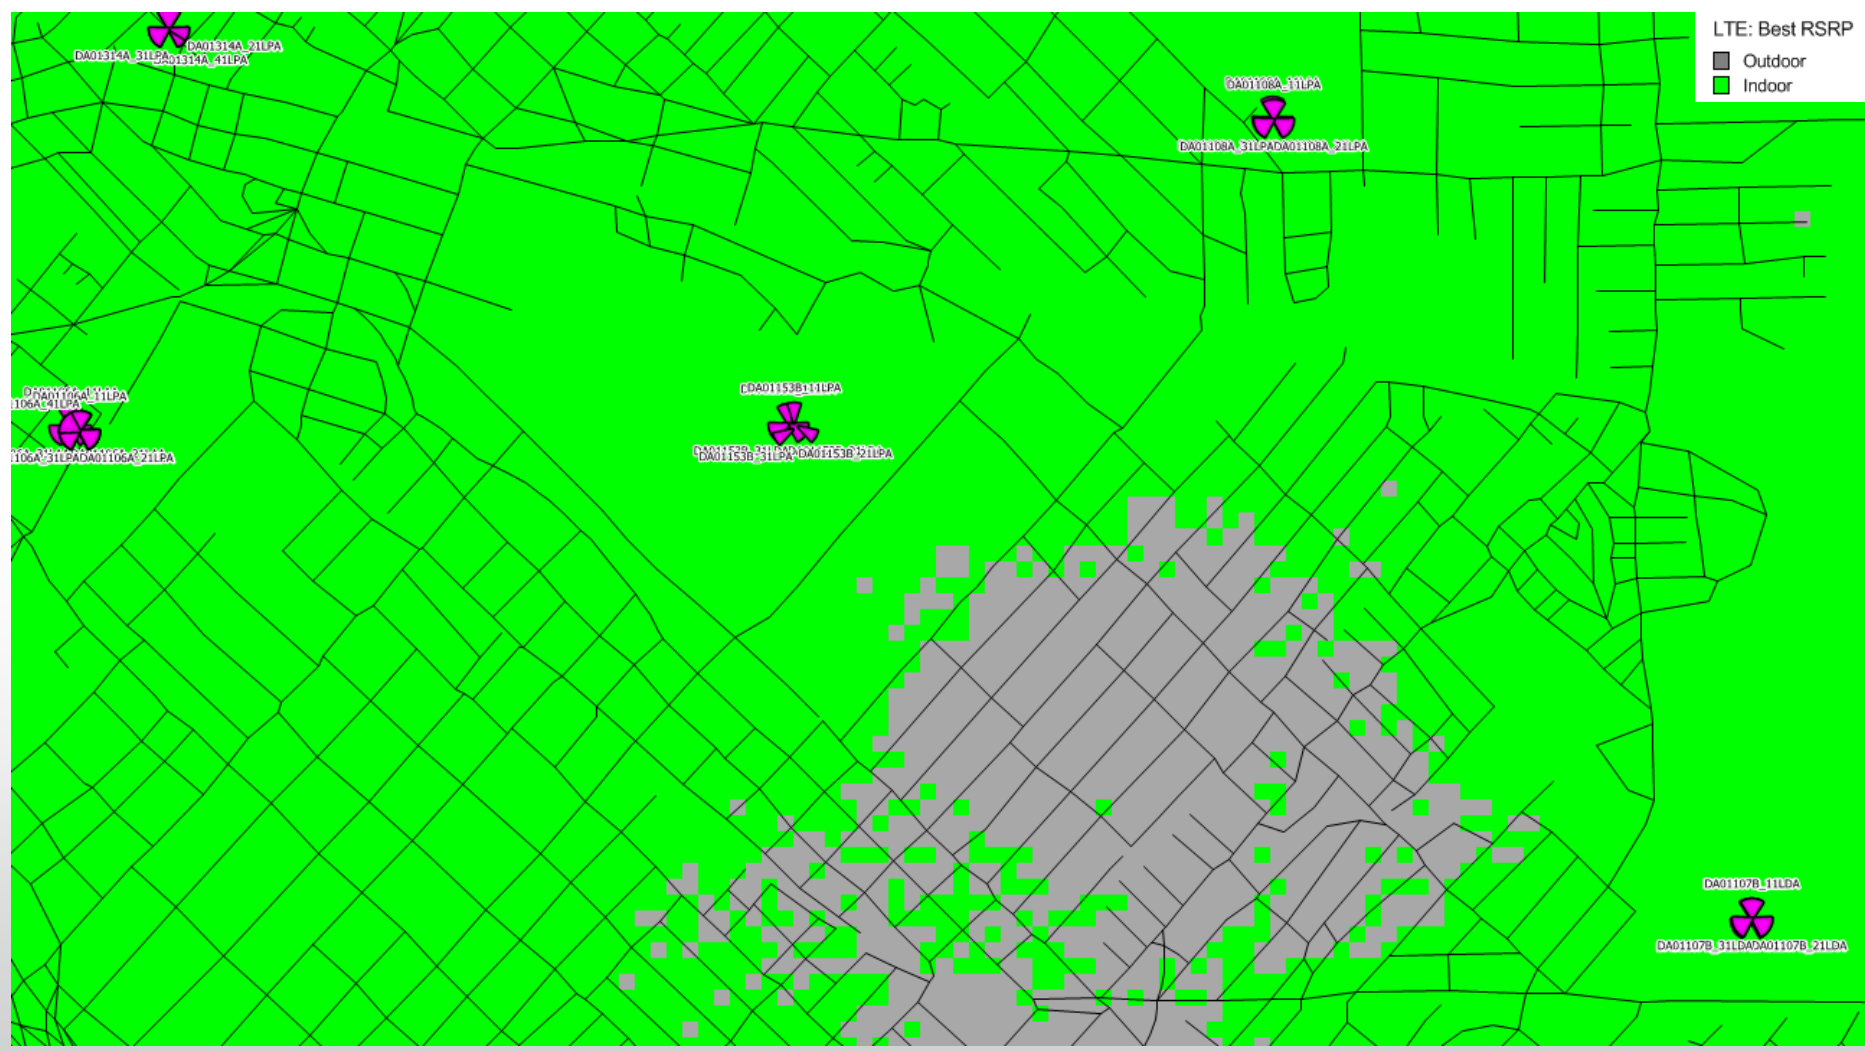

DA03058 – ACTUAL ZONE COVERAGE (RSRP)

CURRENT RSRP

DA03058 – NEW COVERAGE @ 60' (RSRP)

NEW RSRP