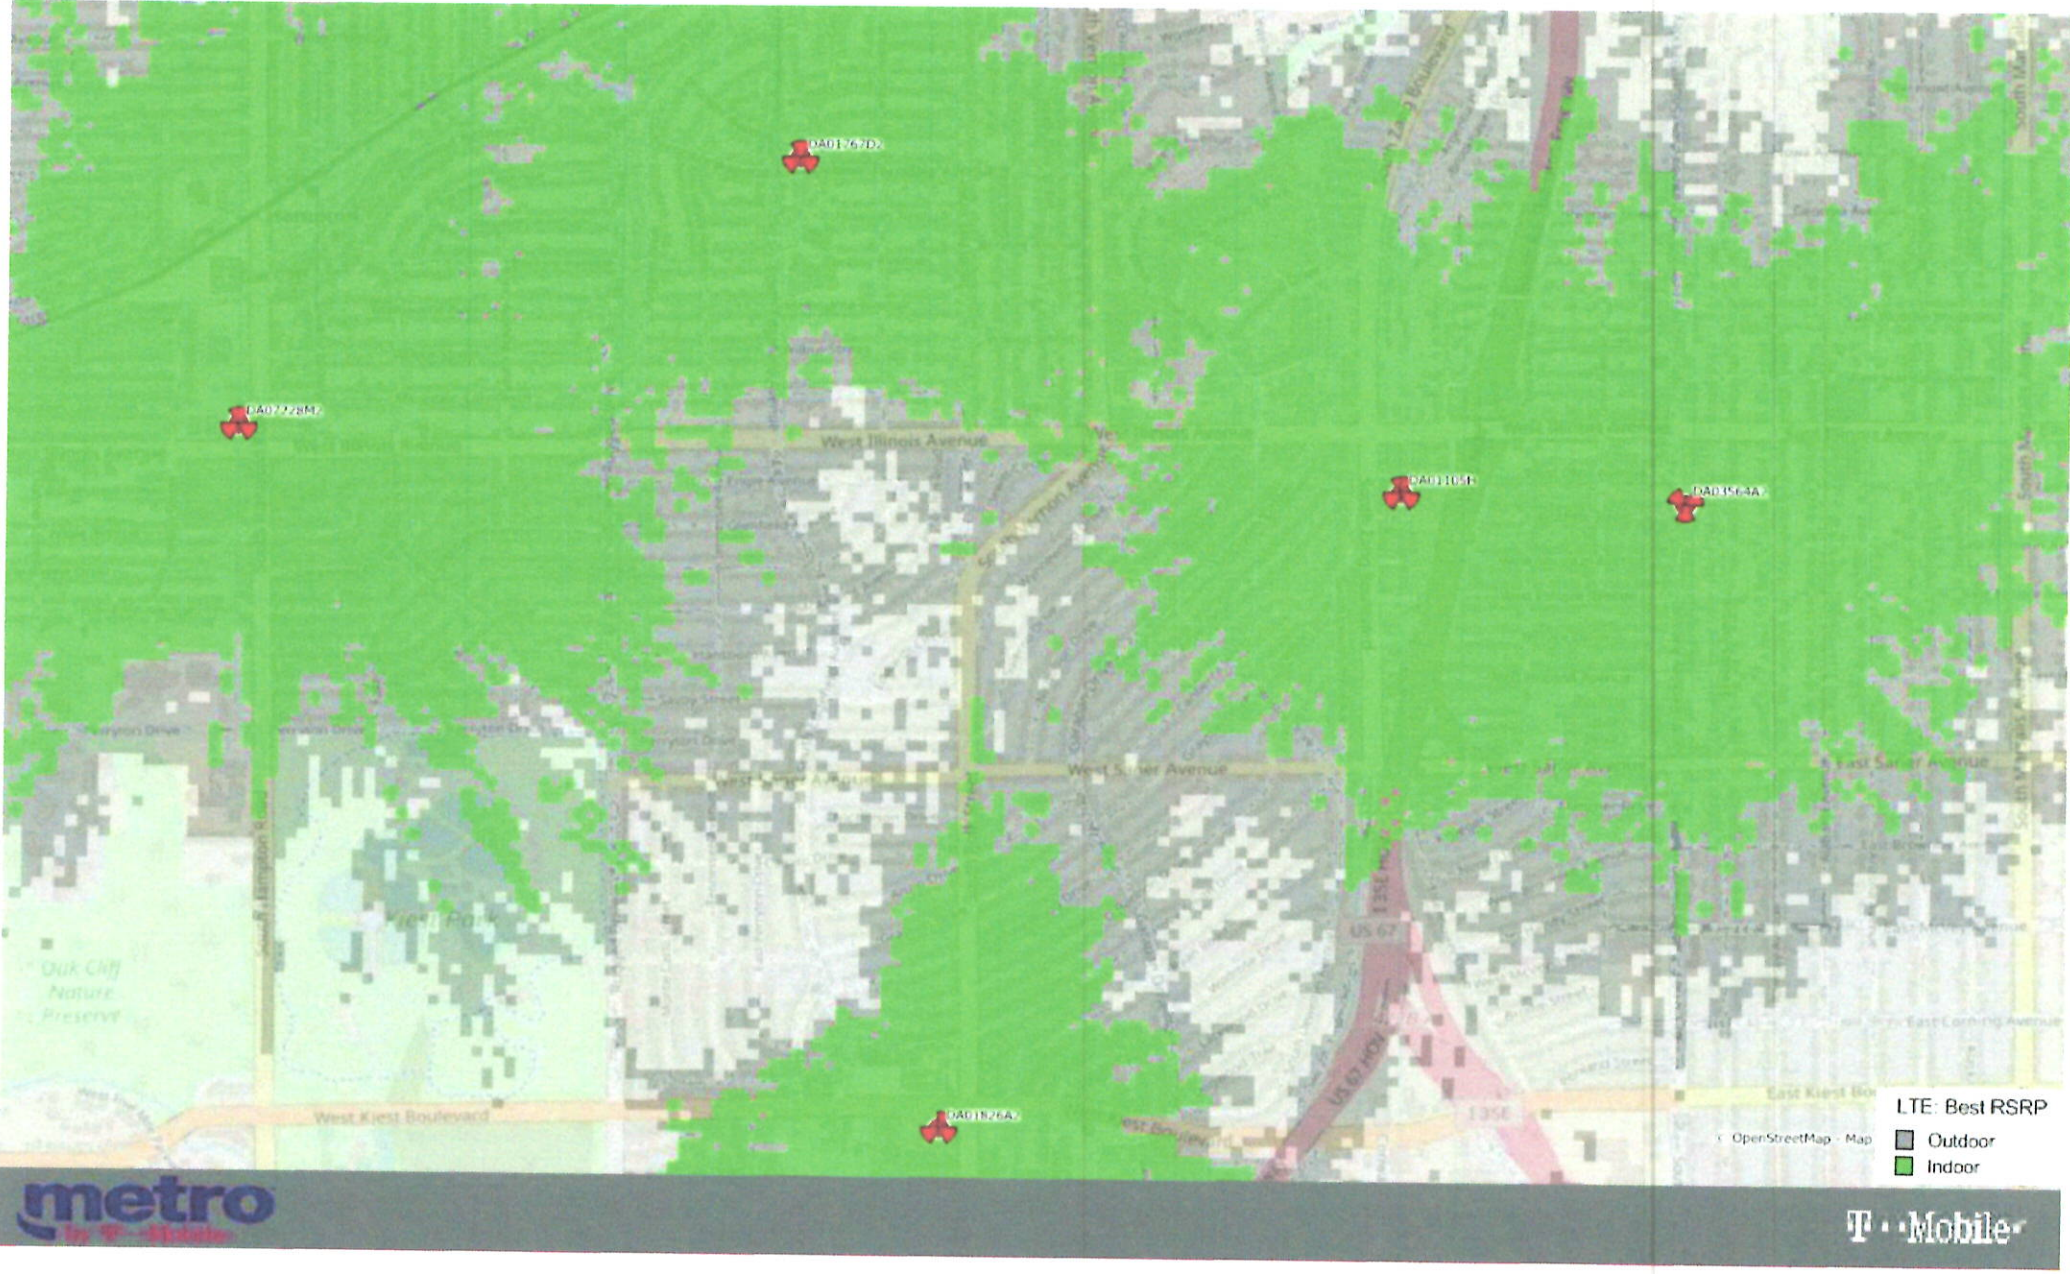

DA03553 – ACTUAL ZONE COVERAGE (RSRP)

CURRENT RSRP

DA03553 – ACTUAL ZONE COVERAGE (RSRP)

PROPOSED RSRP@ 60'