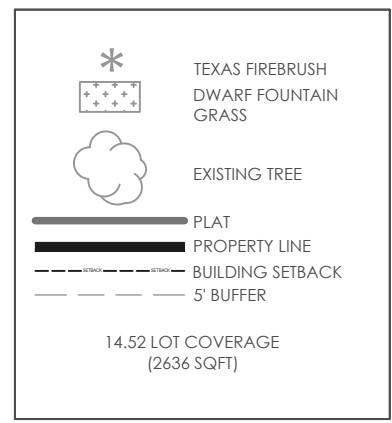

| STRUCTURES | | | |
|-------------------------------|---|--------------------|-------------|
| BLDG. | DESCRIPTION | DIMENSIONS | SQFT |
| I | FIRE APPARATUS DOME (2 fire apparatus bays) | 40' X 40' | 1,600 |
| II | TRAILER (5 beds) | 14' X 74' | 1,036 |
| TOTAL SQFT | | | 2,636 |
| LOT AREA: | | | SQFT 18,160 |
| | | | ACRE 0.4 |
| PARKING | | | |
| Stalls Req'd: | | 5 plus (1) per Bed | |
| Stalls Provided: | | 10 | |
| Fire Apparatus Bays Provided: | | 2 | |

Tabulations

Legend

Z190-261(AU) New SUP for temporary Fire Station#41
 5807 ROYAL LN. DALLAS, TX 75230

 **SP-01**
 7/13/2020