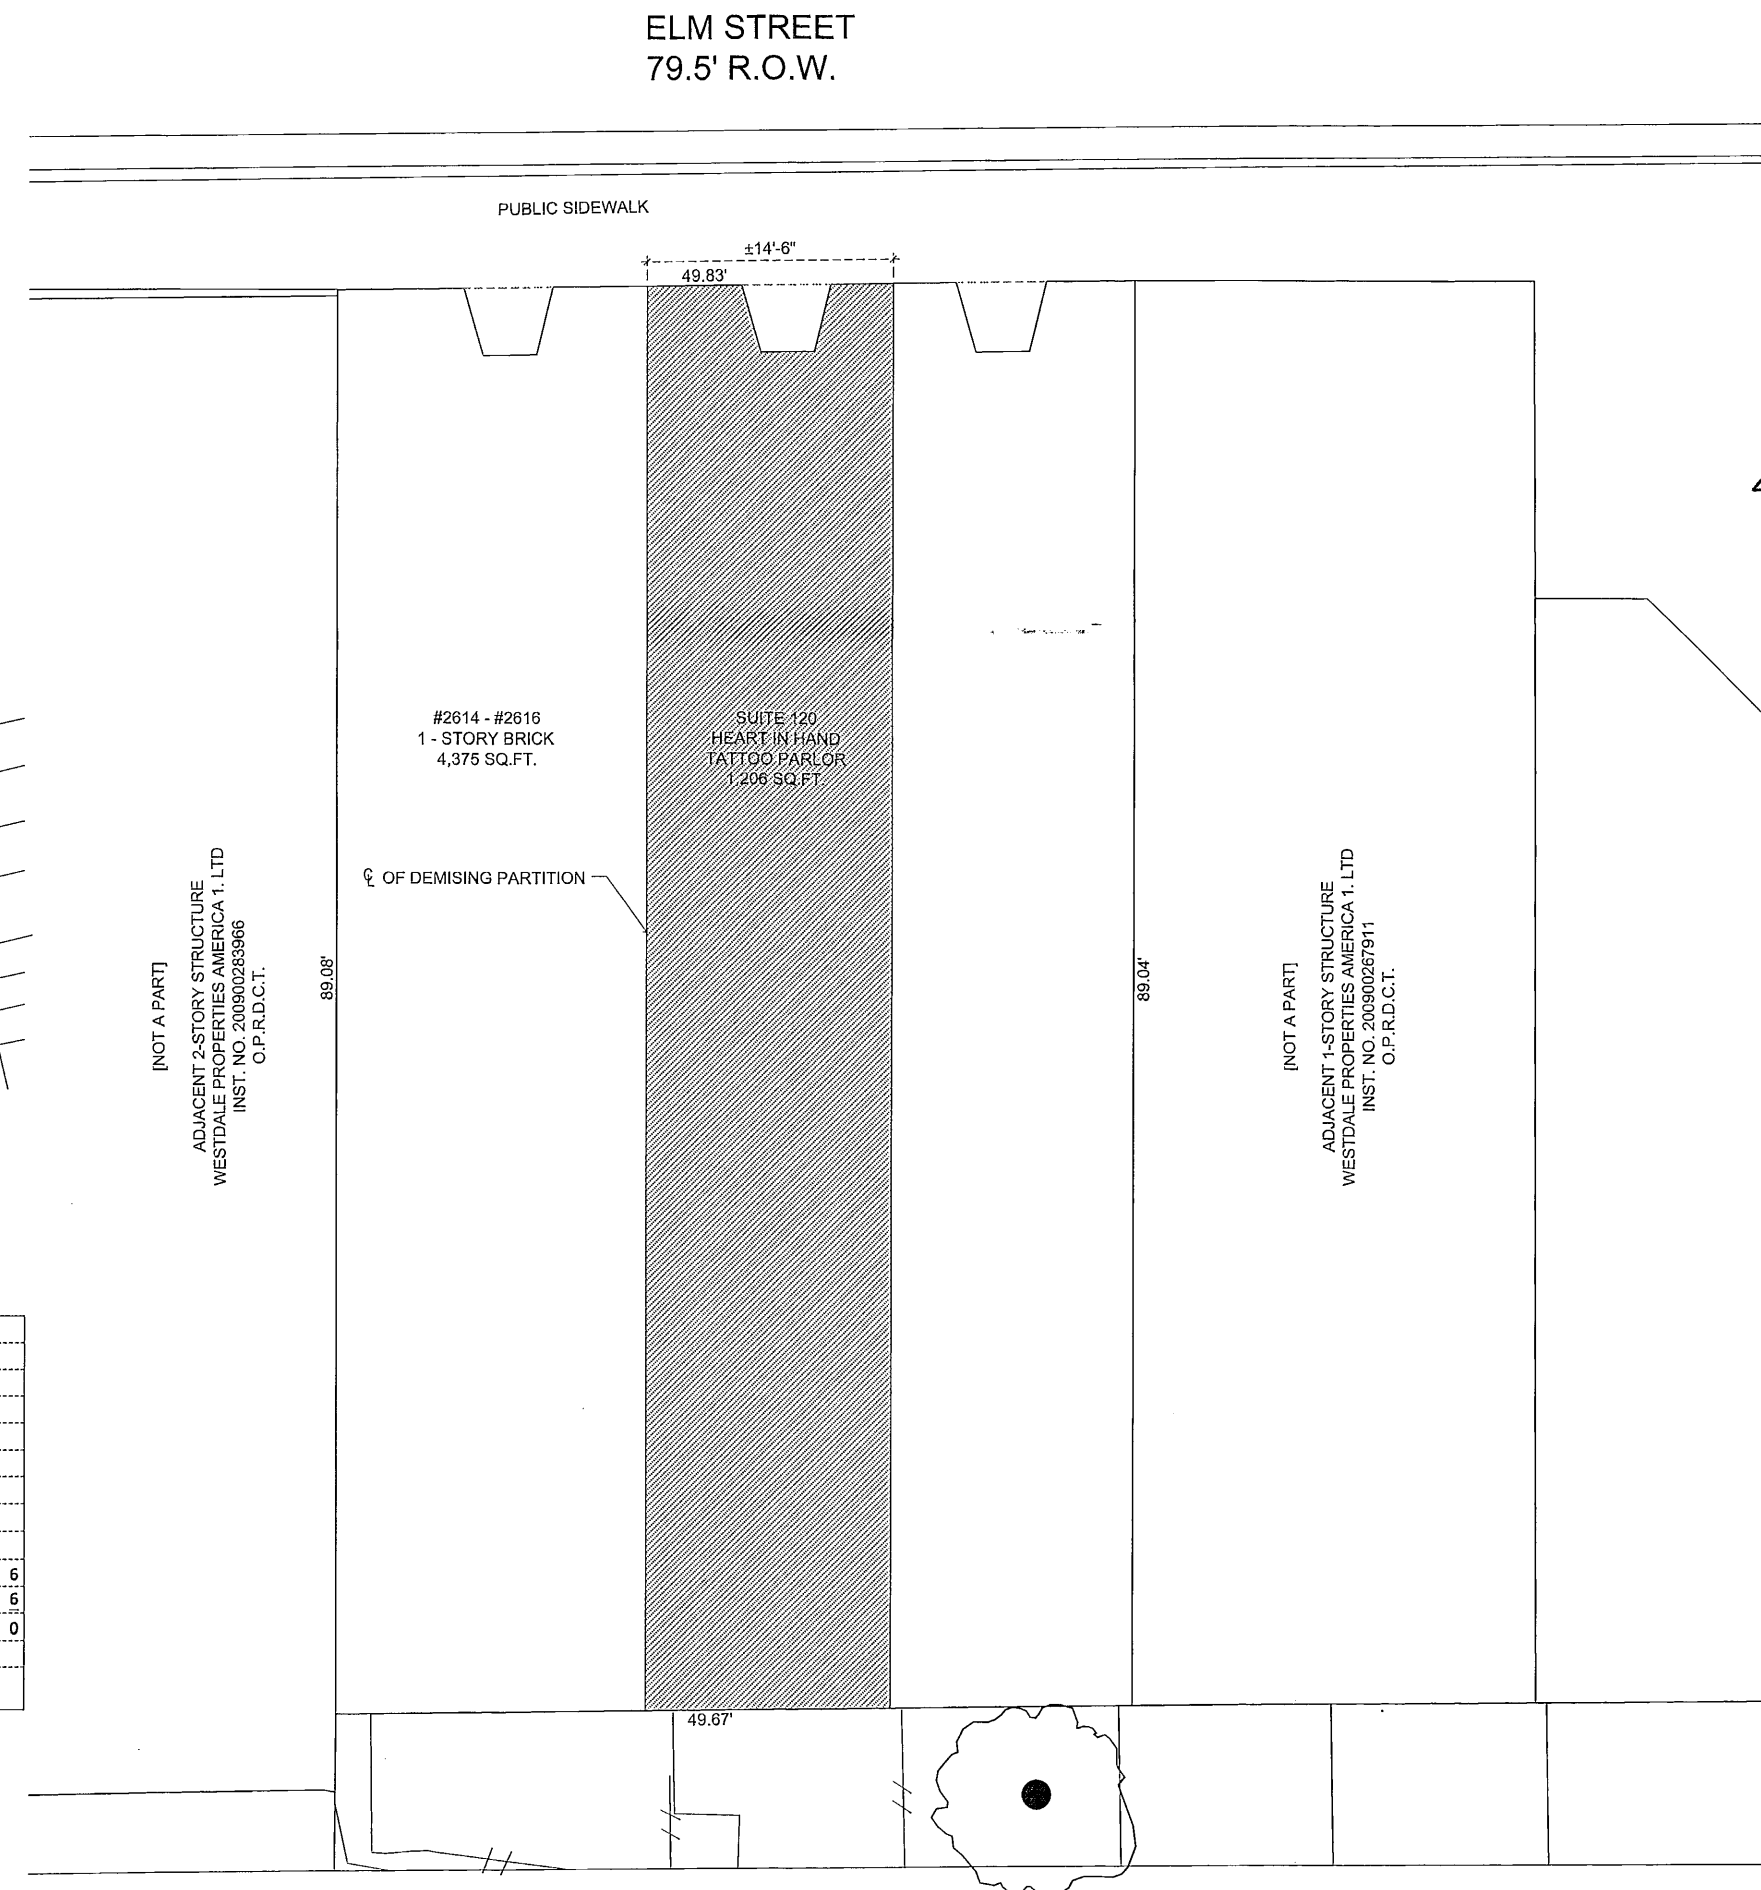

SITE TABLE

Use:	Tattoo Studio
Zoning:	PD 269, Tract A
Site Information:	
Total Building Square Footage	4,375
Suite 120 Square Footage	1,206
Lot Area (SF)	5,000
Lot Coverage (%)	88
Approximate Year Built	1924
Total parking required for entire site	6
Less 5000 SF Waiver	6
Net Parking Required:	0
Tattoo studio will be located at least 300' from all other tattoo studios on Elm Street.