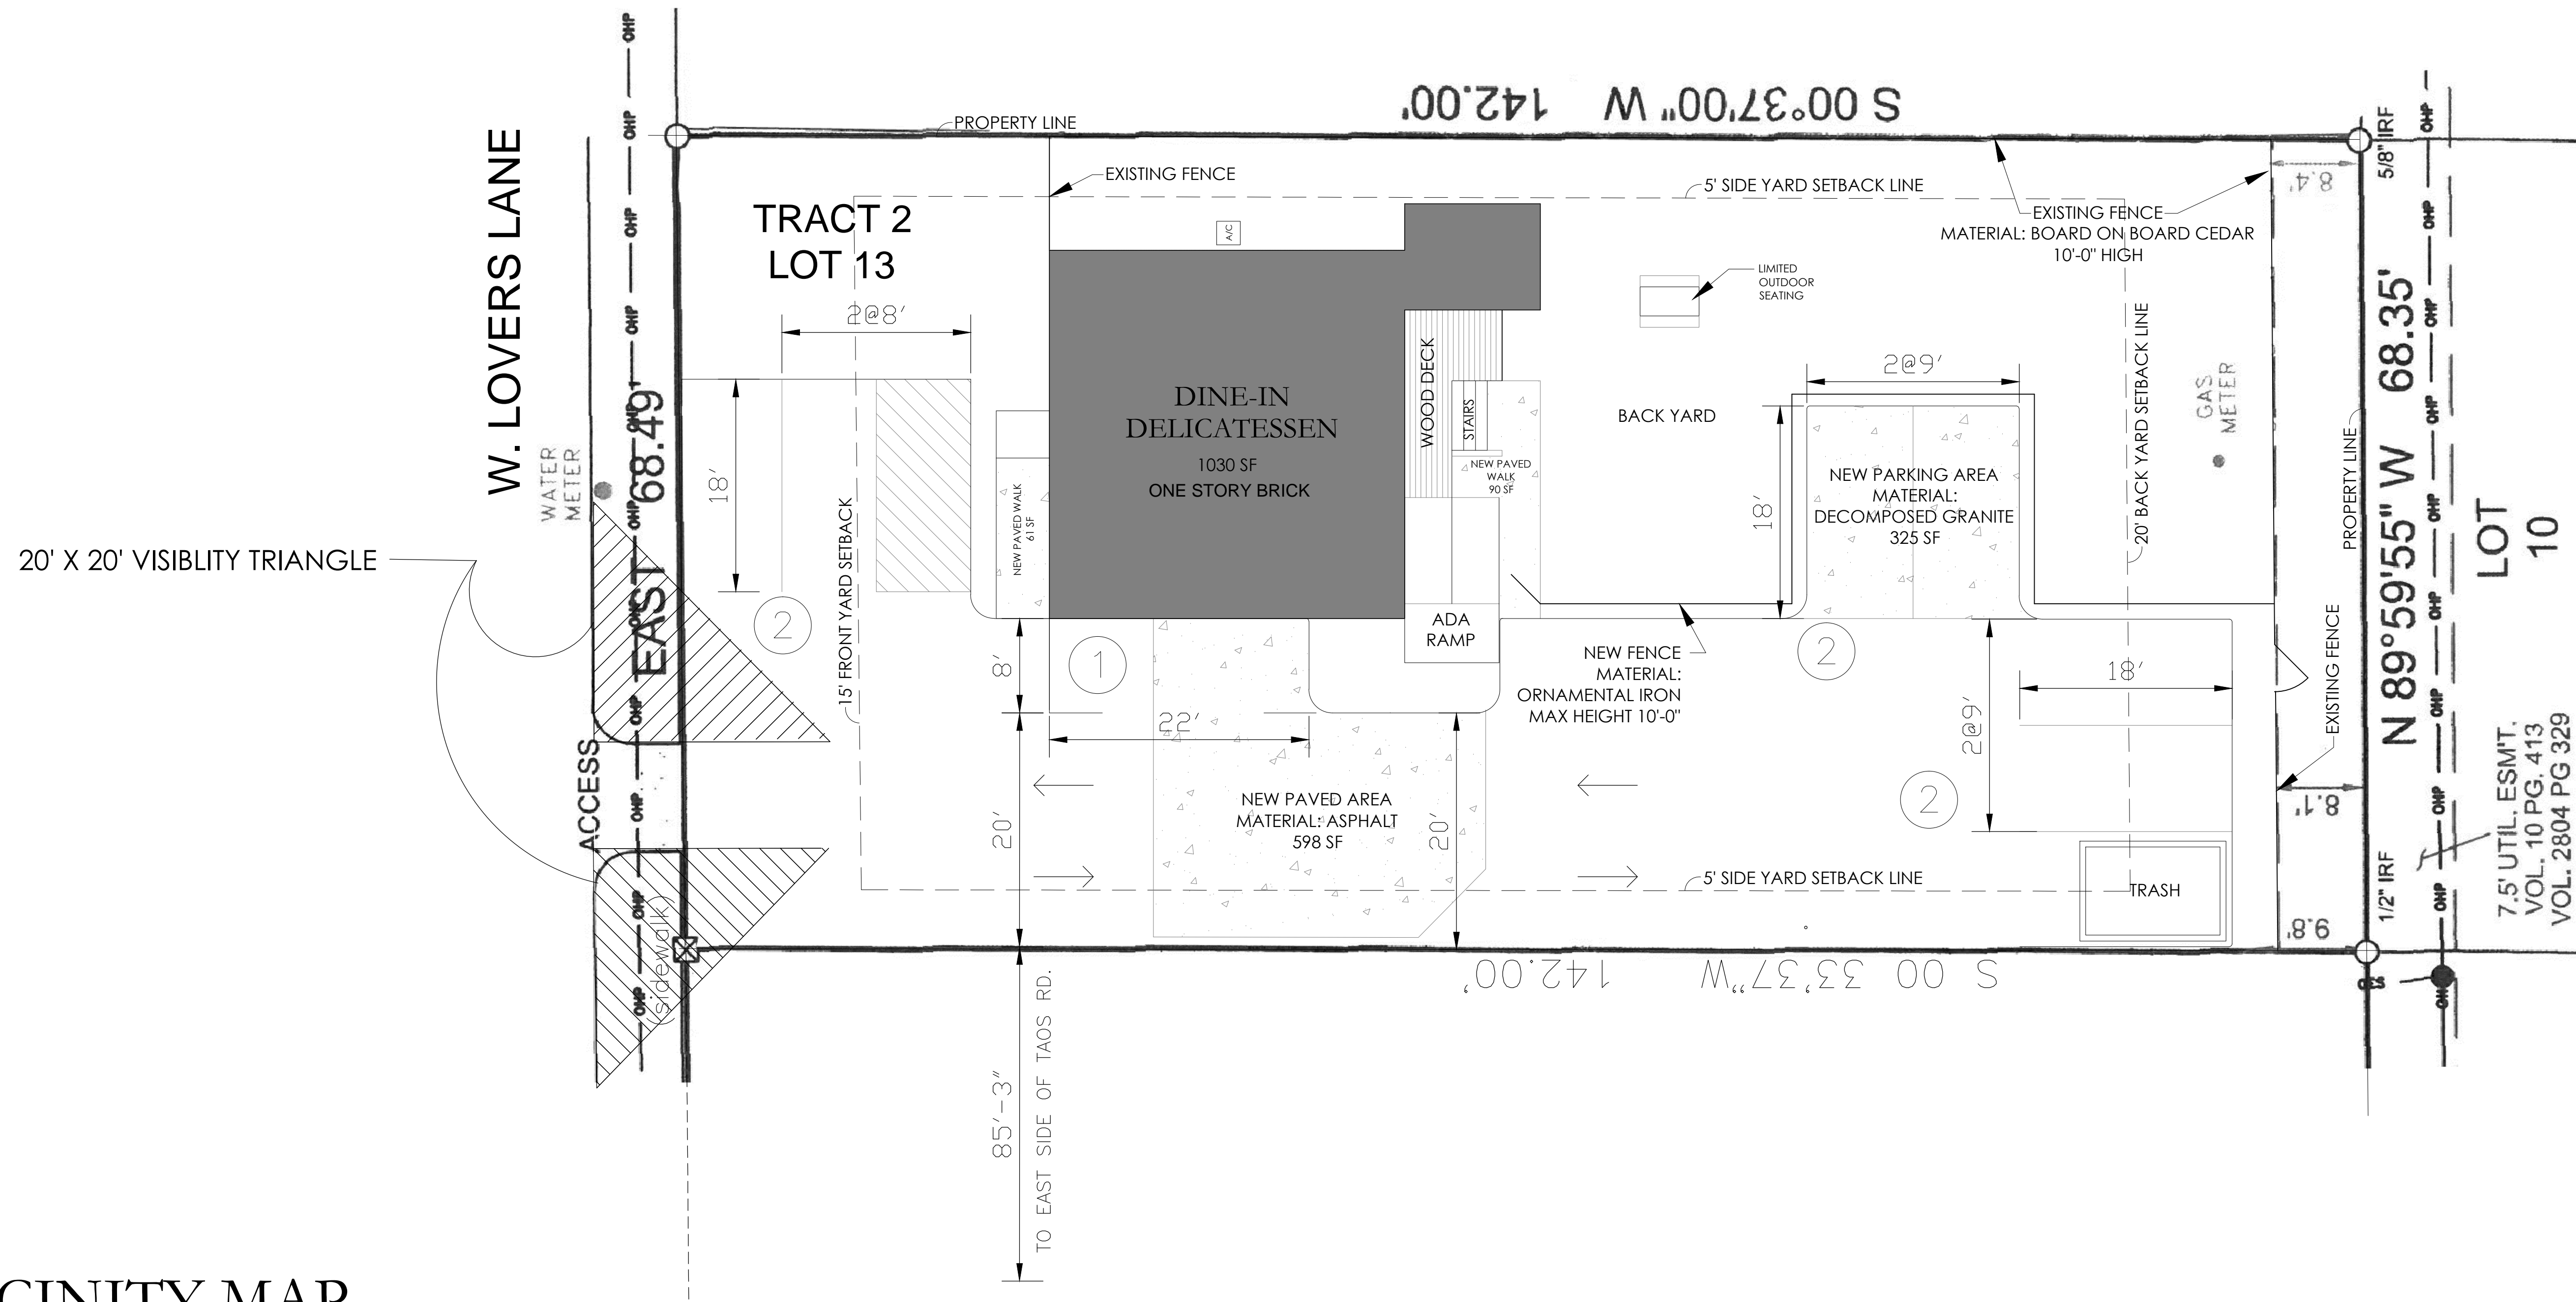

DEVELOPMENT PLAN
4410 W. LOVERS LANE
P.D.326 (AREA C-1)

DATE: 7-31-2016

DP

VICINITY MAP