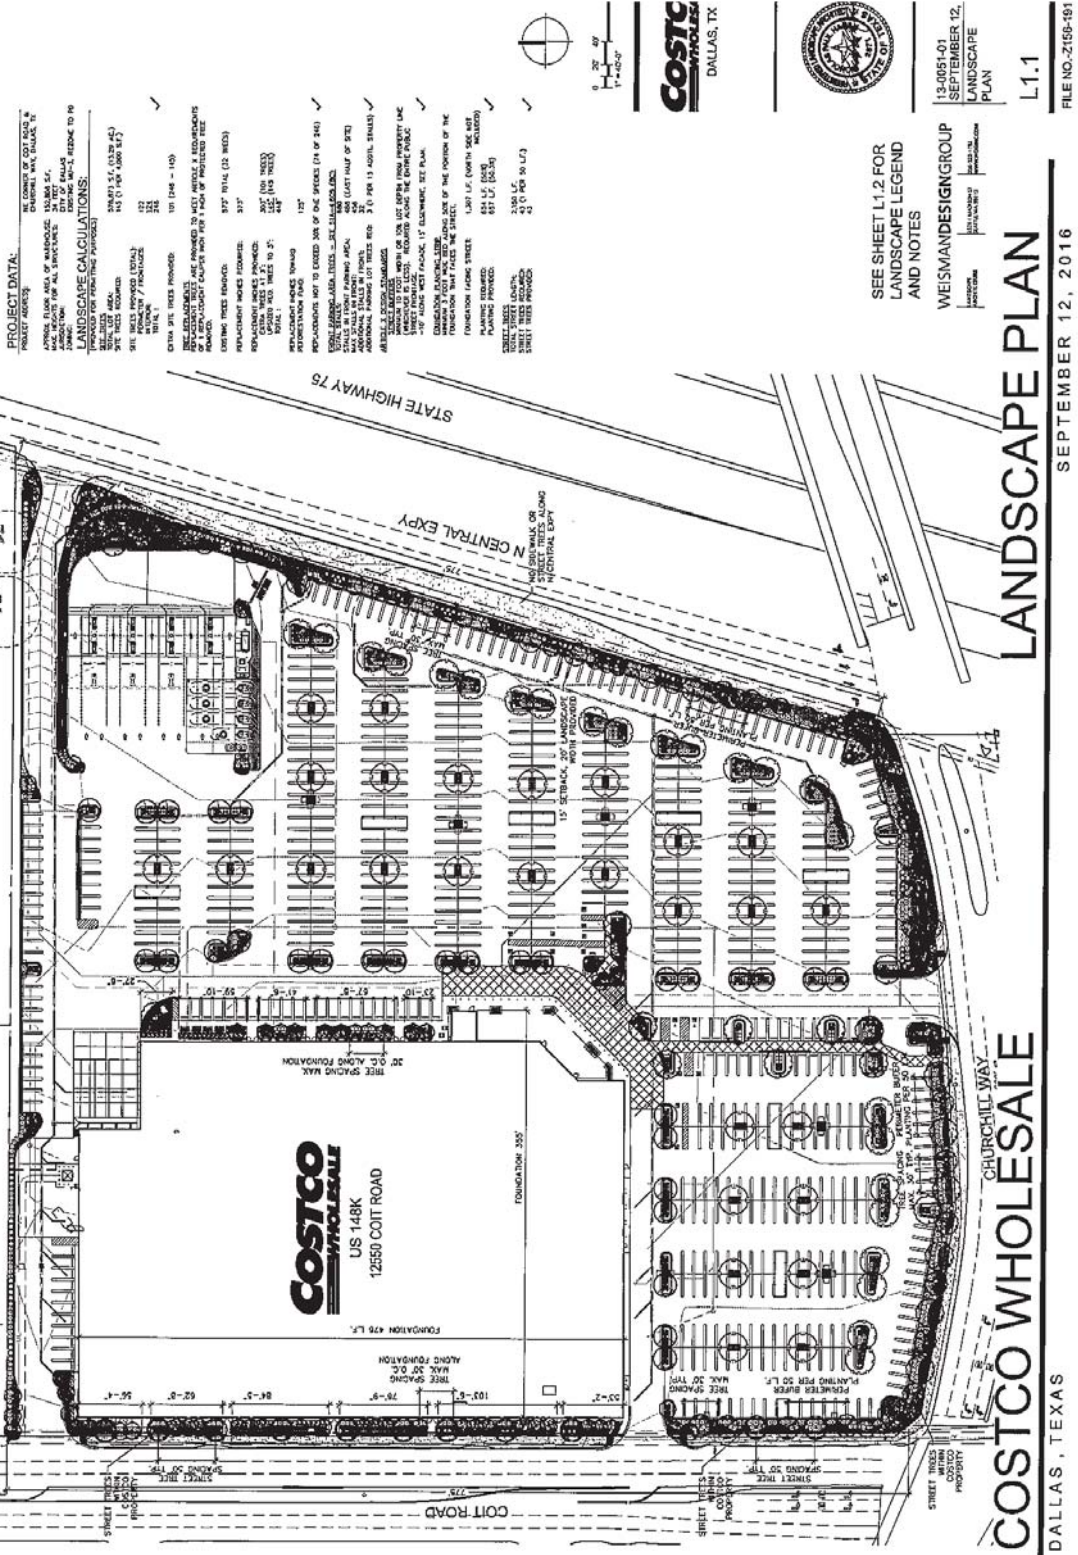

Proposed Landscape Plan

EXISTING TREES REMOVED: 337
REPLACEMENT TREES PROVIDED: 101
NET TREE GAIN: 101
REPLACEMENT TREES PROVIDED: 101
NET TREE GAIN: 101

REPLACEMENT TREES PROVIDED: 101
NET TREE GAIN: 101
REPLACEMENT TREES PROVIDED: 101
NET TREE GAIN: 101

REPLACEMENT TREES PROVIDED: 101
NET TREE GAIN: 101
REPLACEMENT TREES PROVIDED: 101
NET TREE GAIN: 101

REPLACEMENT TREES PROVIDED: 101
NET TREE GAIN: 101
REPLACEMENT TREES PROVIDED: 101
NET TREE GAIN: 101

REPLACEMENT TREES PROVIDED: 101
NET TREE GAIN: 101
REPLACEMENT TREES PROVIDED: 101
NET TREE GAIN: 101

REPLACEMENT TREES PROVIDED: 101
NET TREE GAIN: 101
REPLACEMENT TREES PROVIDED: 101
NET TREE GAIN: 101

REPLACEMENT TREES PROVIDED: 101
NET TREE GAIN: 101
REPLACEMENT TREES PROVIDED: 101
NET TREE GAIN: 101

13-0051-01
SEPTEMBER 12,
LANDSCAPE
PLAN
L1.1
FILE NO. 2159-191

SEE SHEET L1.2 FOR
LANDSCAPE LEGEND
AND NOTES

LANDSCAPE PLAN

SEPTEMBER 12, 2016

COSTCO WHOLESALE

DALLAS, TEXAS