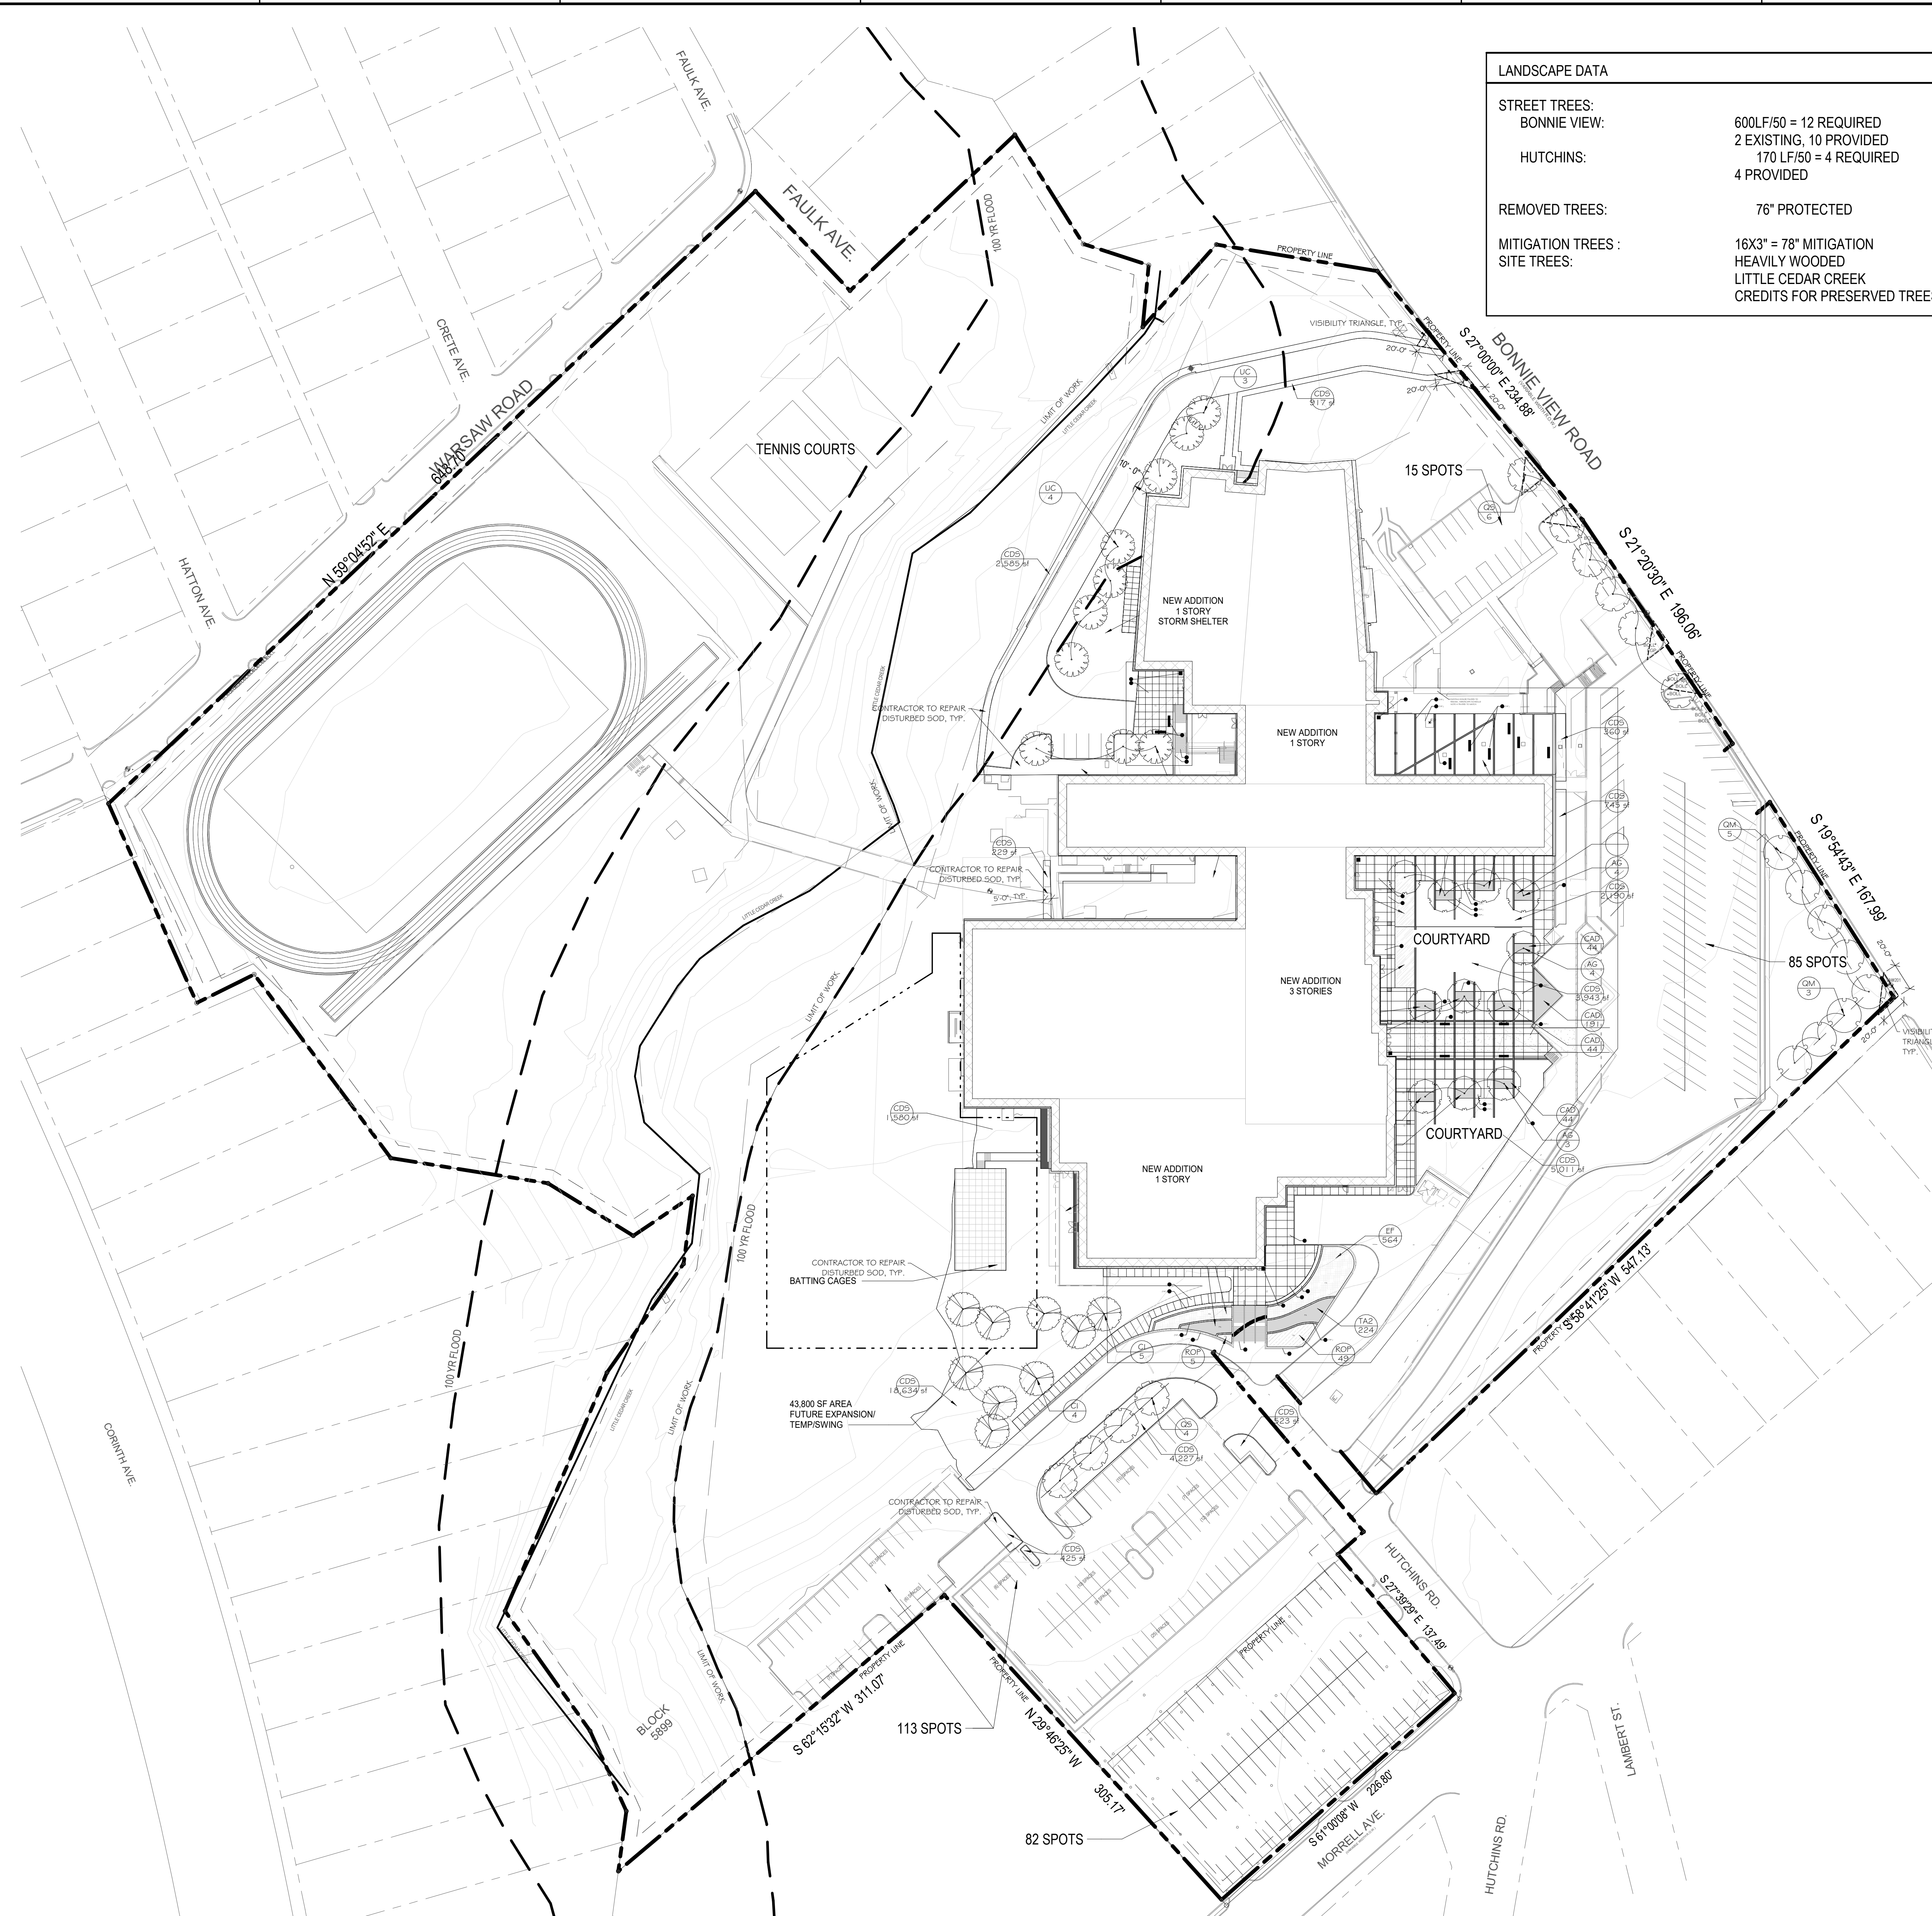

Project No.	Scale
214000470	As indicated
Revision	Drawing No.

AS01.2

LANDSCAPE DATA	
STREET TREES:	
BONNIE VIEW:	600LF/50 = 12 REQUIRED 2 EXISTING, 10 PROVIDED
HUTCHINS:	170 LF/50 = 4 REQUIRED 4 PROVIDED
REMOVED TREES:	76" PROTECTED
MITIGATION TREES:	16X3" = 78" MITIGATION HEAVILY WOODED LITTLE CEDAR CREEK CREDITS FOR PRESERVED TREES
SITE TREES:	

PLANT SCHEDULE	
TREES	BOTANICAL / COMMON NAME
AG	ACER GRANDIDENTATUM
CI	BIGTOOTH MAPLE
CI	CARYA ILLINOINENSIS
QM	PECAN
QC	QUERCUS MUEHLENBERGII
UC	CHINKAPIN OAK
UC	QUERCUS SHUMARDII
UC	SHUMARD RED OAK
UC	ULMUS CRASSIFOLIA
UC	CEDAR ELM
GROUND COVERS	BOTANICAL / COMMON NAME
CAD	CAREX DIVULSA
EF	BERKELEY SEDGE
EF	EUONYMUS FORTUNEI "COLORATUS"
ROP	PURPLE WINTERCREEPER
ROP	ROSMARINUS OFFICINALIS "PROSTRATUS"
TA2	DWARF ROSEMARY
TA2	TRACHELOSPERMUM ASIATICUM
TA2	ASIAN JASMINE
ORNAMENTAL GRASS	BOTANICAL / COMMON NAME
NP3	NASSELLA TENUISSIMA "PONY TAILS"
NP3	MEXICAN FEATHERGRASS
SOD/SEED	BOTANICAL / COMMON NAME
CDS	CYNODON DACTYLON
CDS	BERMUDA GRASS (SOD)

ALTERNATE TREE SELECTION	
BALD CYPRESS	TAXODIUM DISTICHUM
AMERICAN ELM	ULMUS AMERICANA
LACEBARK ELM	ULMUS PARVIFOLIA
SOUTHERN MAGNOLIA	MAGNOLIA GRANDIFLORA
LIVE OAK	QUERCUS VIRGINIANA
TEXAS RED OAK	QUERCUS BUCKLEYI (TEXANA)
TEXAS ASH	FRAXINUS TEXENSIS
GINKGO (MALE ONLY)	GINKGO BILBOA
CADDIS MAPLE	ACER BARBATUM VAR. CADDIS
CHINESE PISTACHE	PISTACIA CHINENSIS
SWEETGUM	LIQUIDAMBAR STRACIPLUA

F1 DEVELOPMENT LANDSCAPE PLAN
1" = 50'-0"