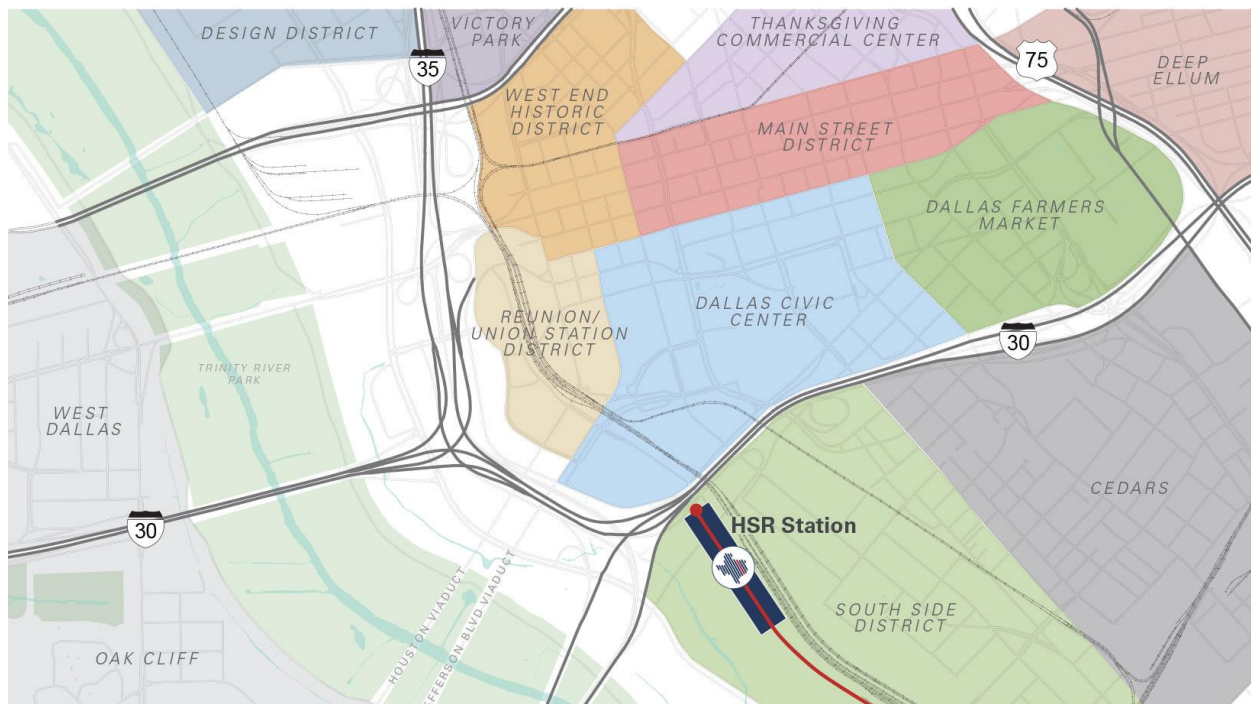

## Where will the High Speed Rail station be located?

The station will be located in the South Side District/Cedars area. See map below.

## How accessible will the station be to other routes of transit?

Circulation Improvements and Multi-Modal Transportation Connections are important elements that will be focused on to promote increased accessibility and mobility to the station.