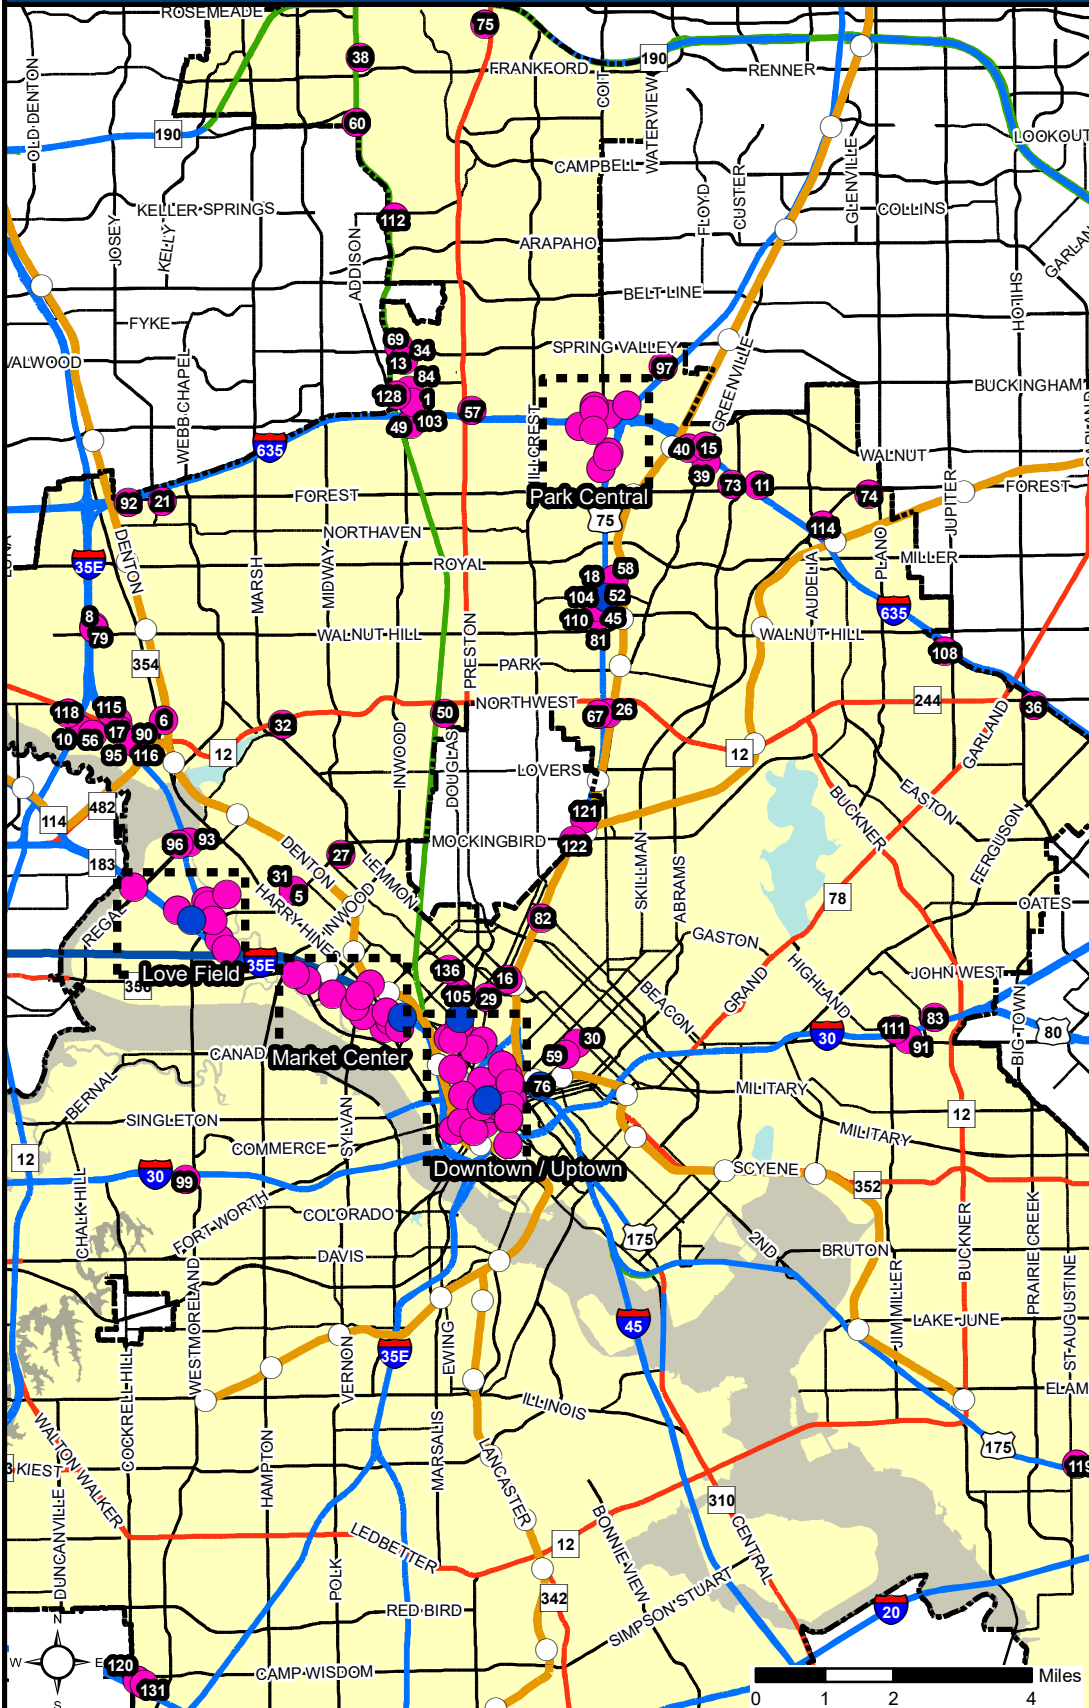

Tourism PID Hotels

Downtown / Uptown

Market Center

Love Field

Park Central

Disclaimer: This product is for informational purposes and may not have been prepared for or be suitable for legal, engineering, or surveying purposes. It does not represent an on-the-ground survey and represents only the approximate relative location of property boundaries.

DALLAS ECONOMIC DEVELOPMENT
 Research & Information Division
 (214) 670-1685
 www.dallasecodev.org
 Created 5.30.2016, Updtd 3.22.2022 - FY2022_23_DTPID_Hotels.RK

Legend

Current - FY22 Tourism PID Hotel	Rail Station	Freeway	Escarpment
New - FY22 Tourism PID Hotel	Future Station	Tollway	Flood Plain
	DART Light Rail	Highway	Lake
	Commuter Rail	Arterial	City of Dallas
	Future DART Light Rail		

Source: Hotel List - Dallas CVB, 2016 and 2021; All Other Data - City of Dallas, 2021