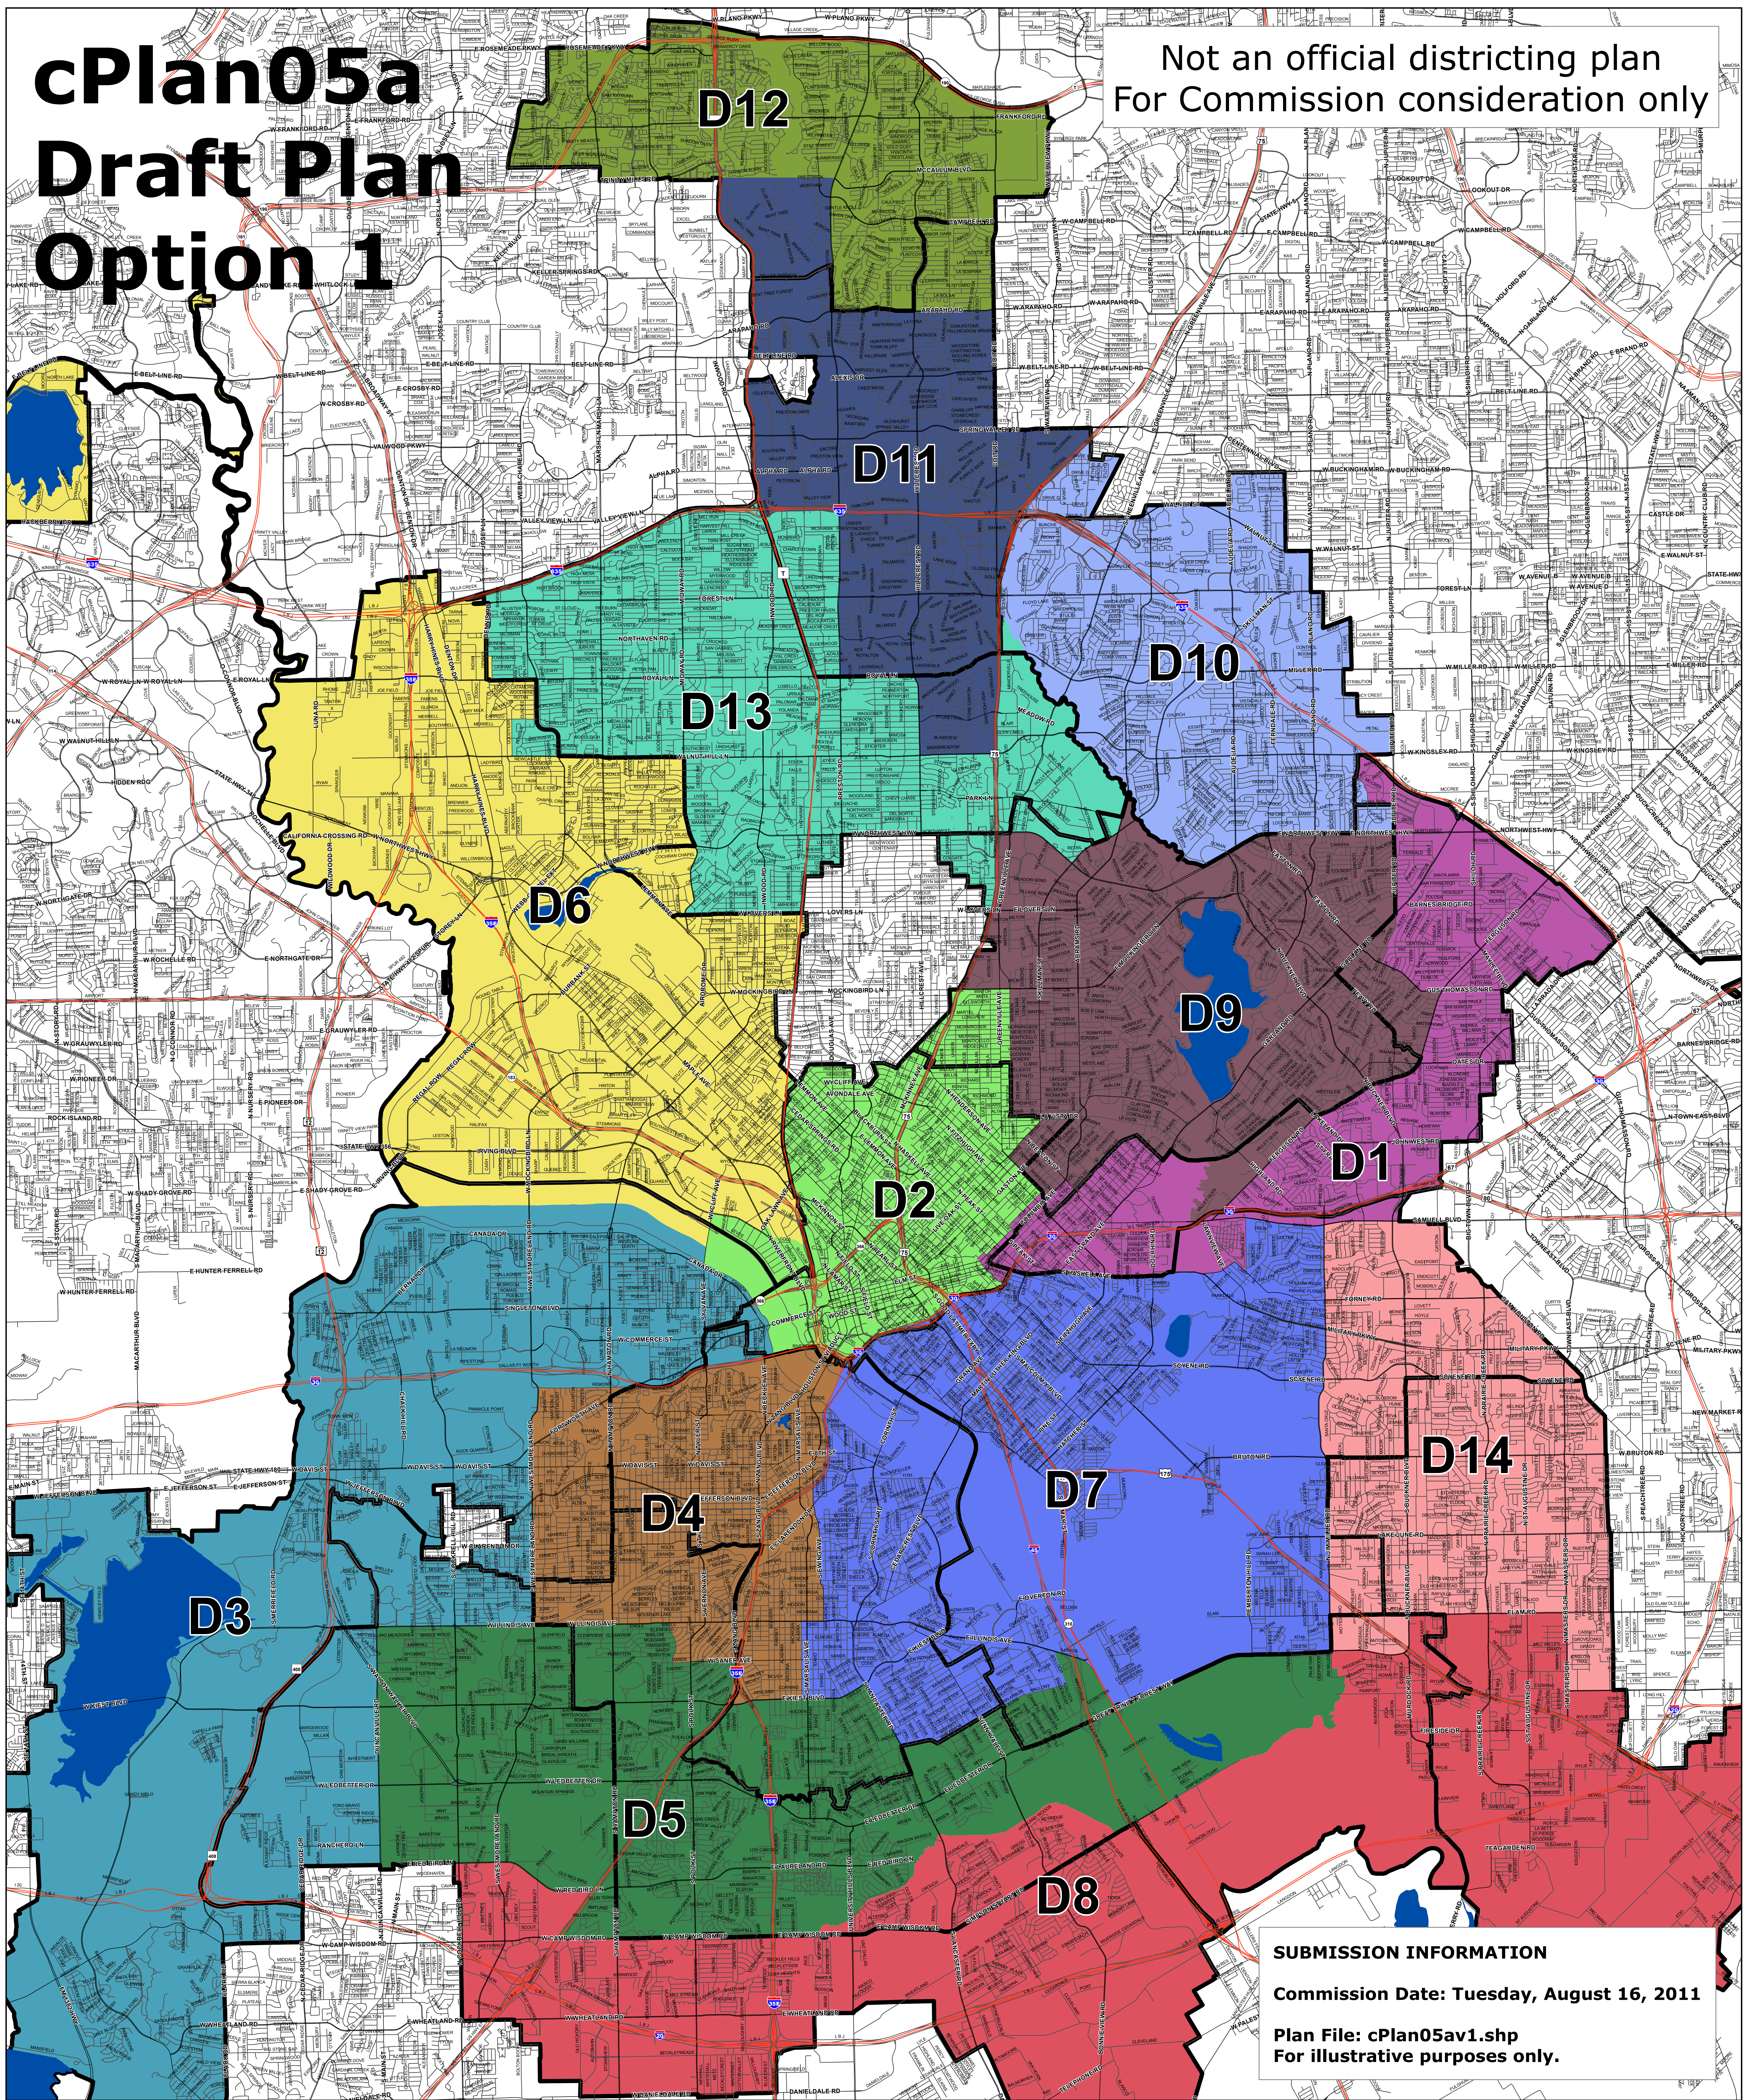

cPlan05a Draft Plan Option 1

Not an official districting plan
For Commission consideration only

SUBMISSION INFORMATION
Commission Date: Tuesday, August 16, 2011
Plan File: cPlan05av1.shp
For illustrative purposes only.

1. **Legend**
2. Highways
   - Major Roads
   - Other Roadways
   - Major Lakes
   - cPlan05 Council Districts
   - District 1
   - District 2
   - District 3
   - District 4
   - District 5
   - District 6
   - District 7
   - District 8
   - District 9
   - District 10
   - District 11
   - District 12
   - District 13
   - District 14

2011 Dallas Redistricting Commission

PlanID: cPlan05a Draft Plan Option 1