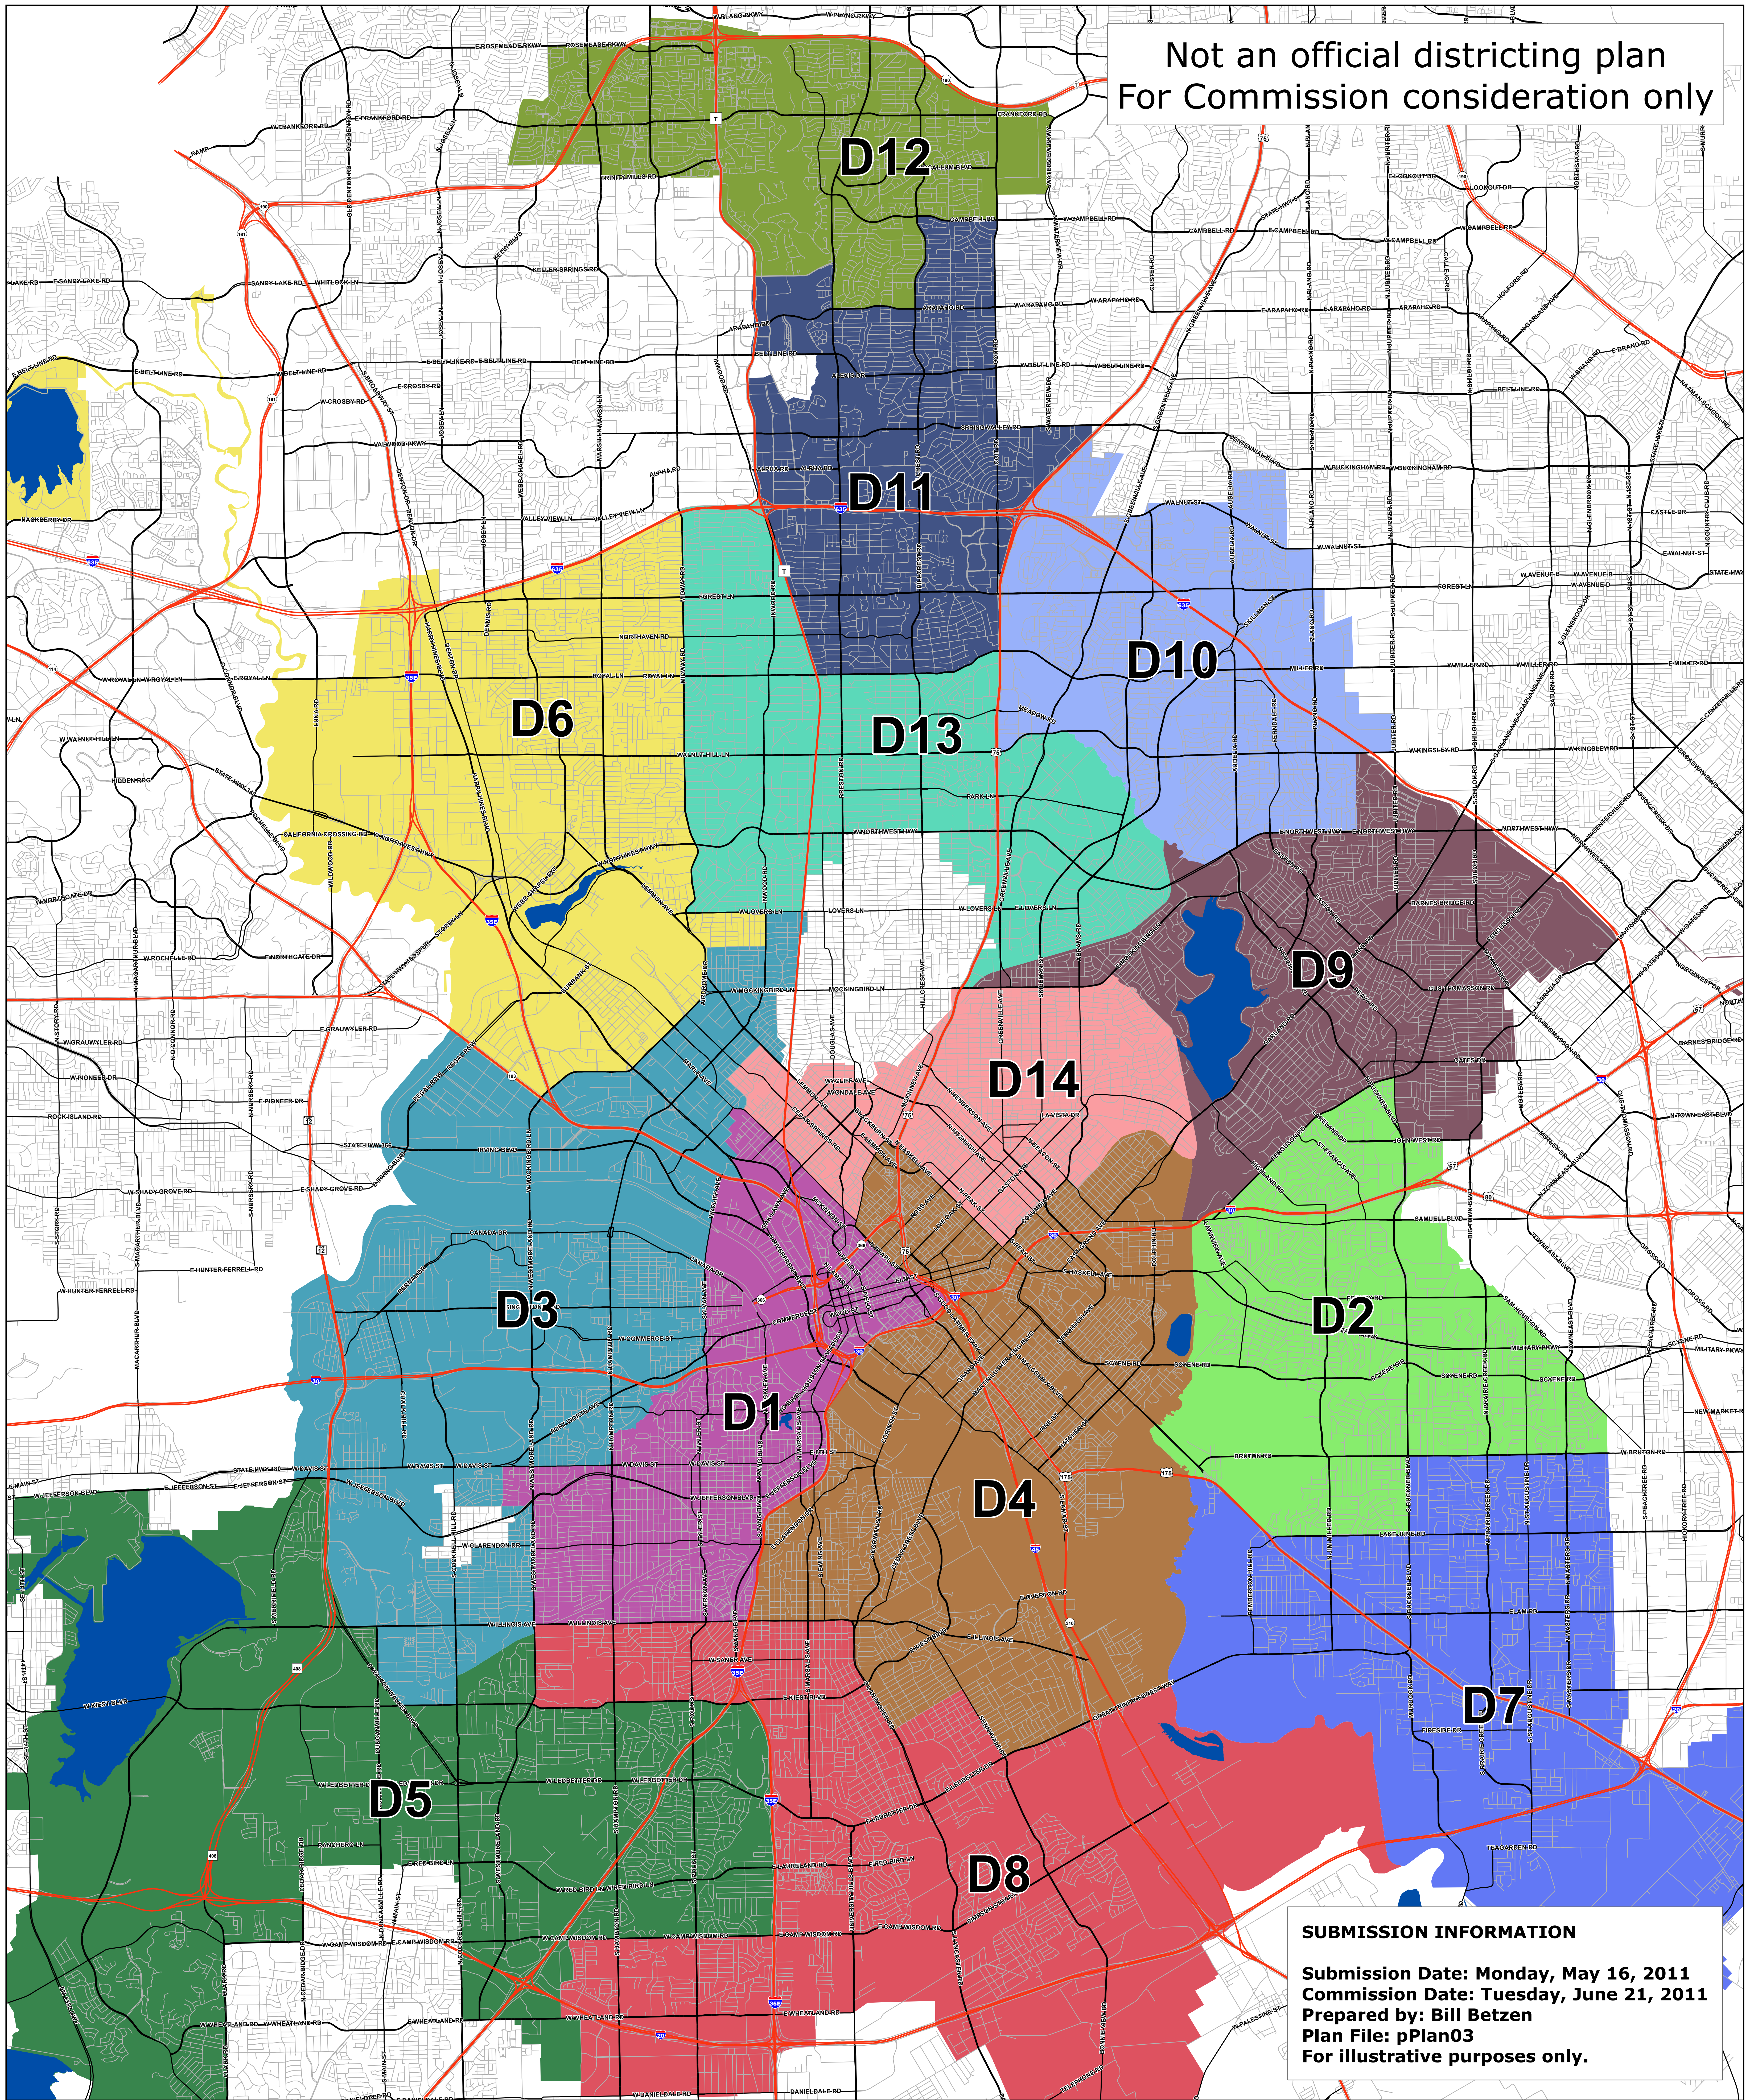

Not an official districting plan
For Commission consideration only

Legend

- Highways
- Major Roads
- Other Roadways
- Major Lakes
- District 1
- District 2
- District 3
- District 4
- District 5
- District 6
- District 7
- District 8
- District 9
- District 10
- District 11
- District 12
- District 13
- District 14

2011 Dallas Redistricting Commission

Public Plan Submission

Submitted PlanID: pPlan03

SUBMISSION INFORMATION

Submission Date: Monday, May 16, 2011
Commission Date: Tuesday, June 21, 2011
Prepared by: Bill Betzen
Plan File: pPlan03
For illustrative purposes only.