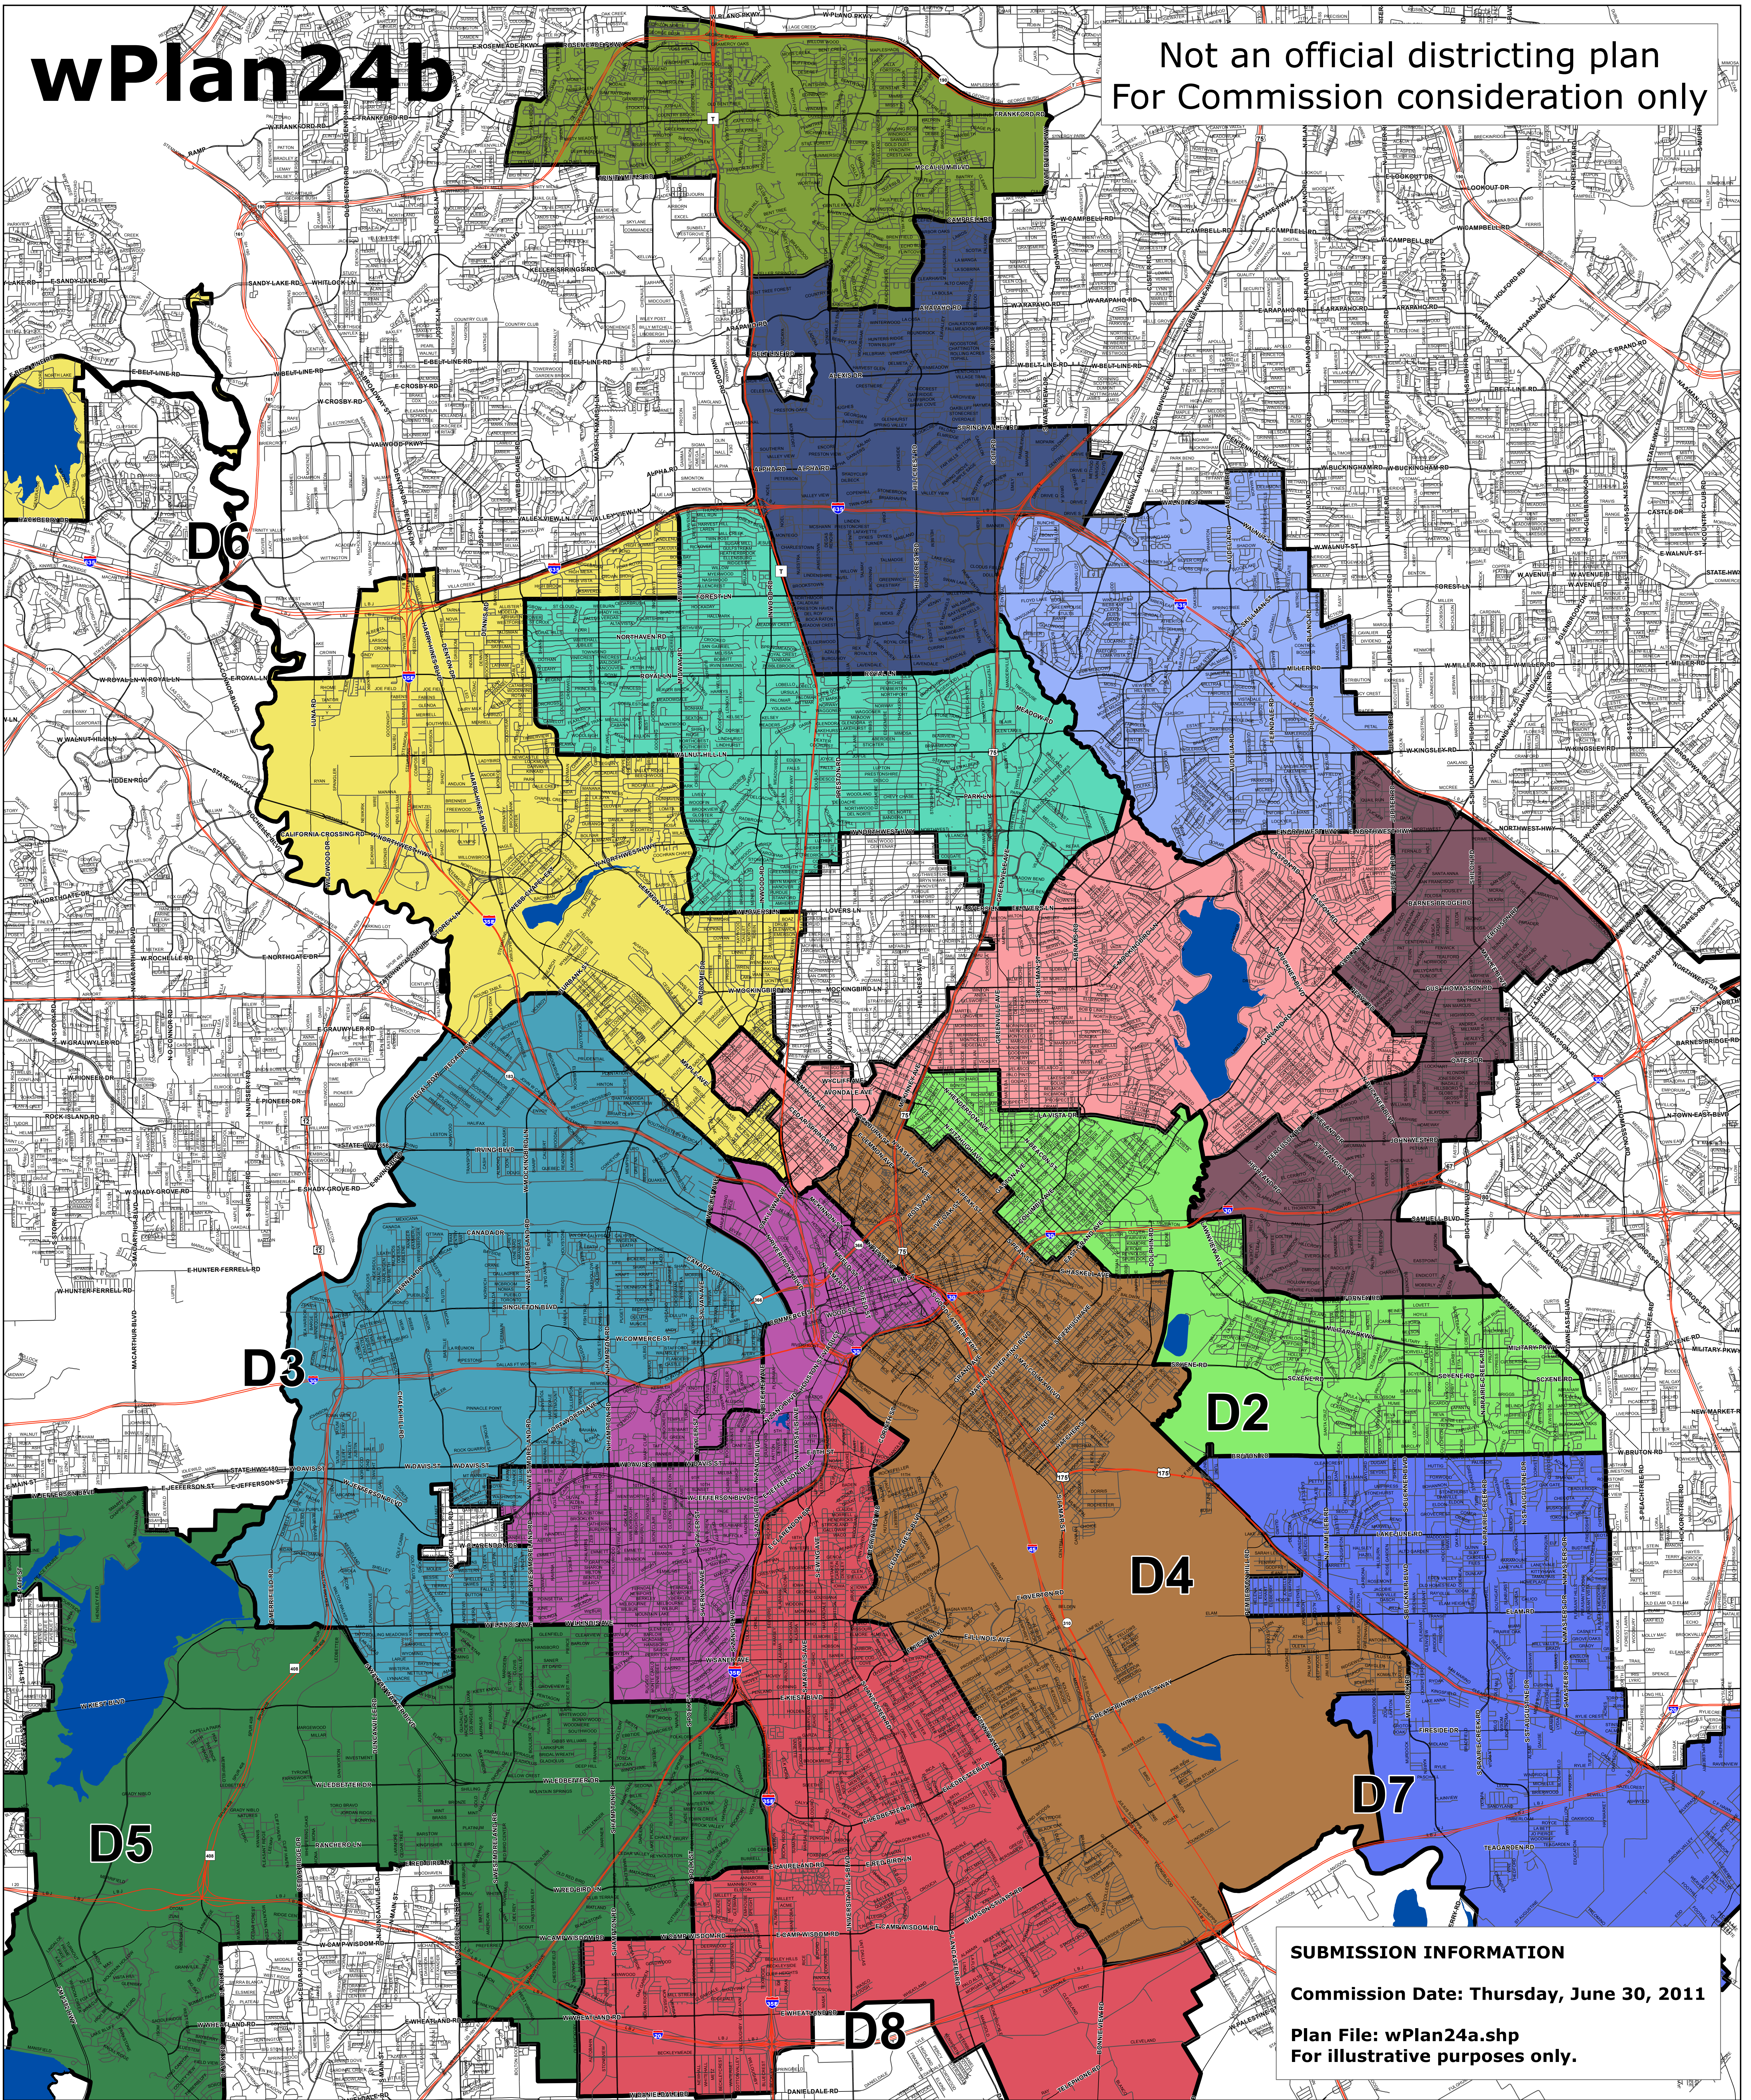

wPlan24b

Not an official districting plan
For Commission consideration only

SUBMISSION INFORMATION
Commission Date: Thursday, June 30, 2011
Plan File: wPlan24a.shp
For illustrative purposes only.

1. **Legend**
2. Highways
   - Major Roads
   - Other Roadways
   - Major Lakes
   - wPlan24a Council Districts
   - District 1
   - District 2
   - District 3
   - District 4
   - District 5
   - District 6
   - District 7
   - District 8
   - District 9
   - District 10
   - District 11
   - District 12
   - District 13
   - District 14

2011 Dallas Redistricting Commission

PlanID: wPlan24b