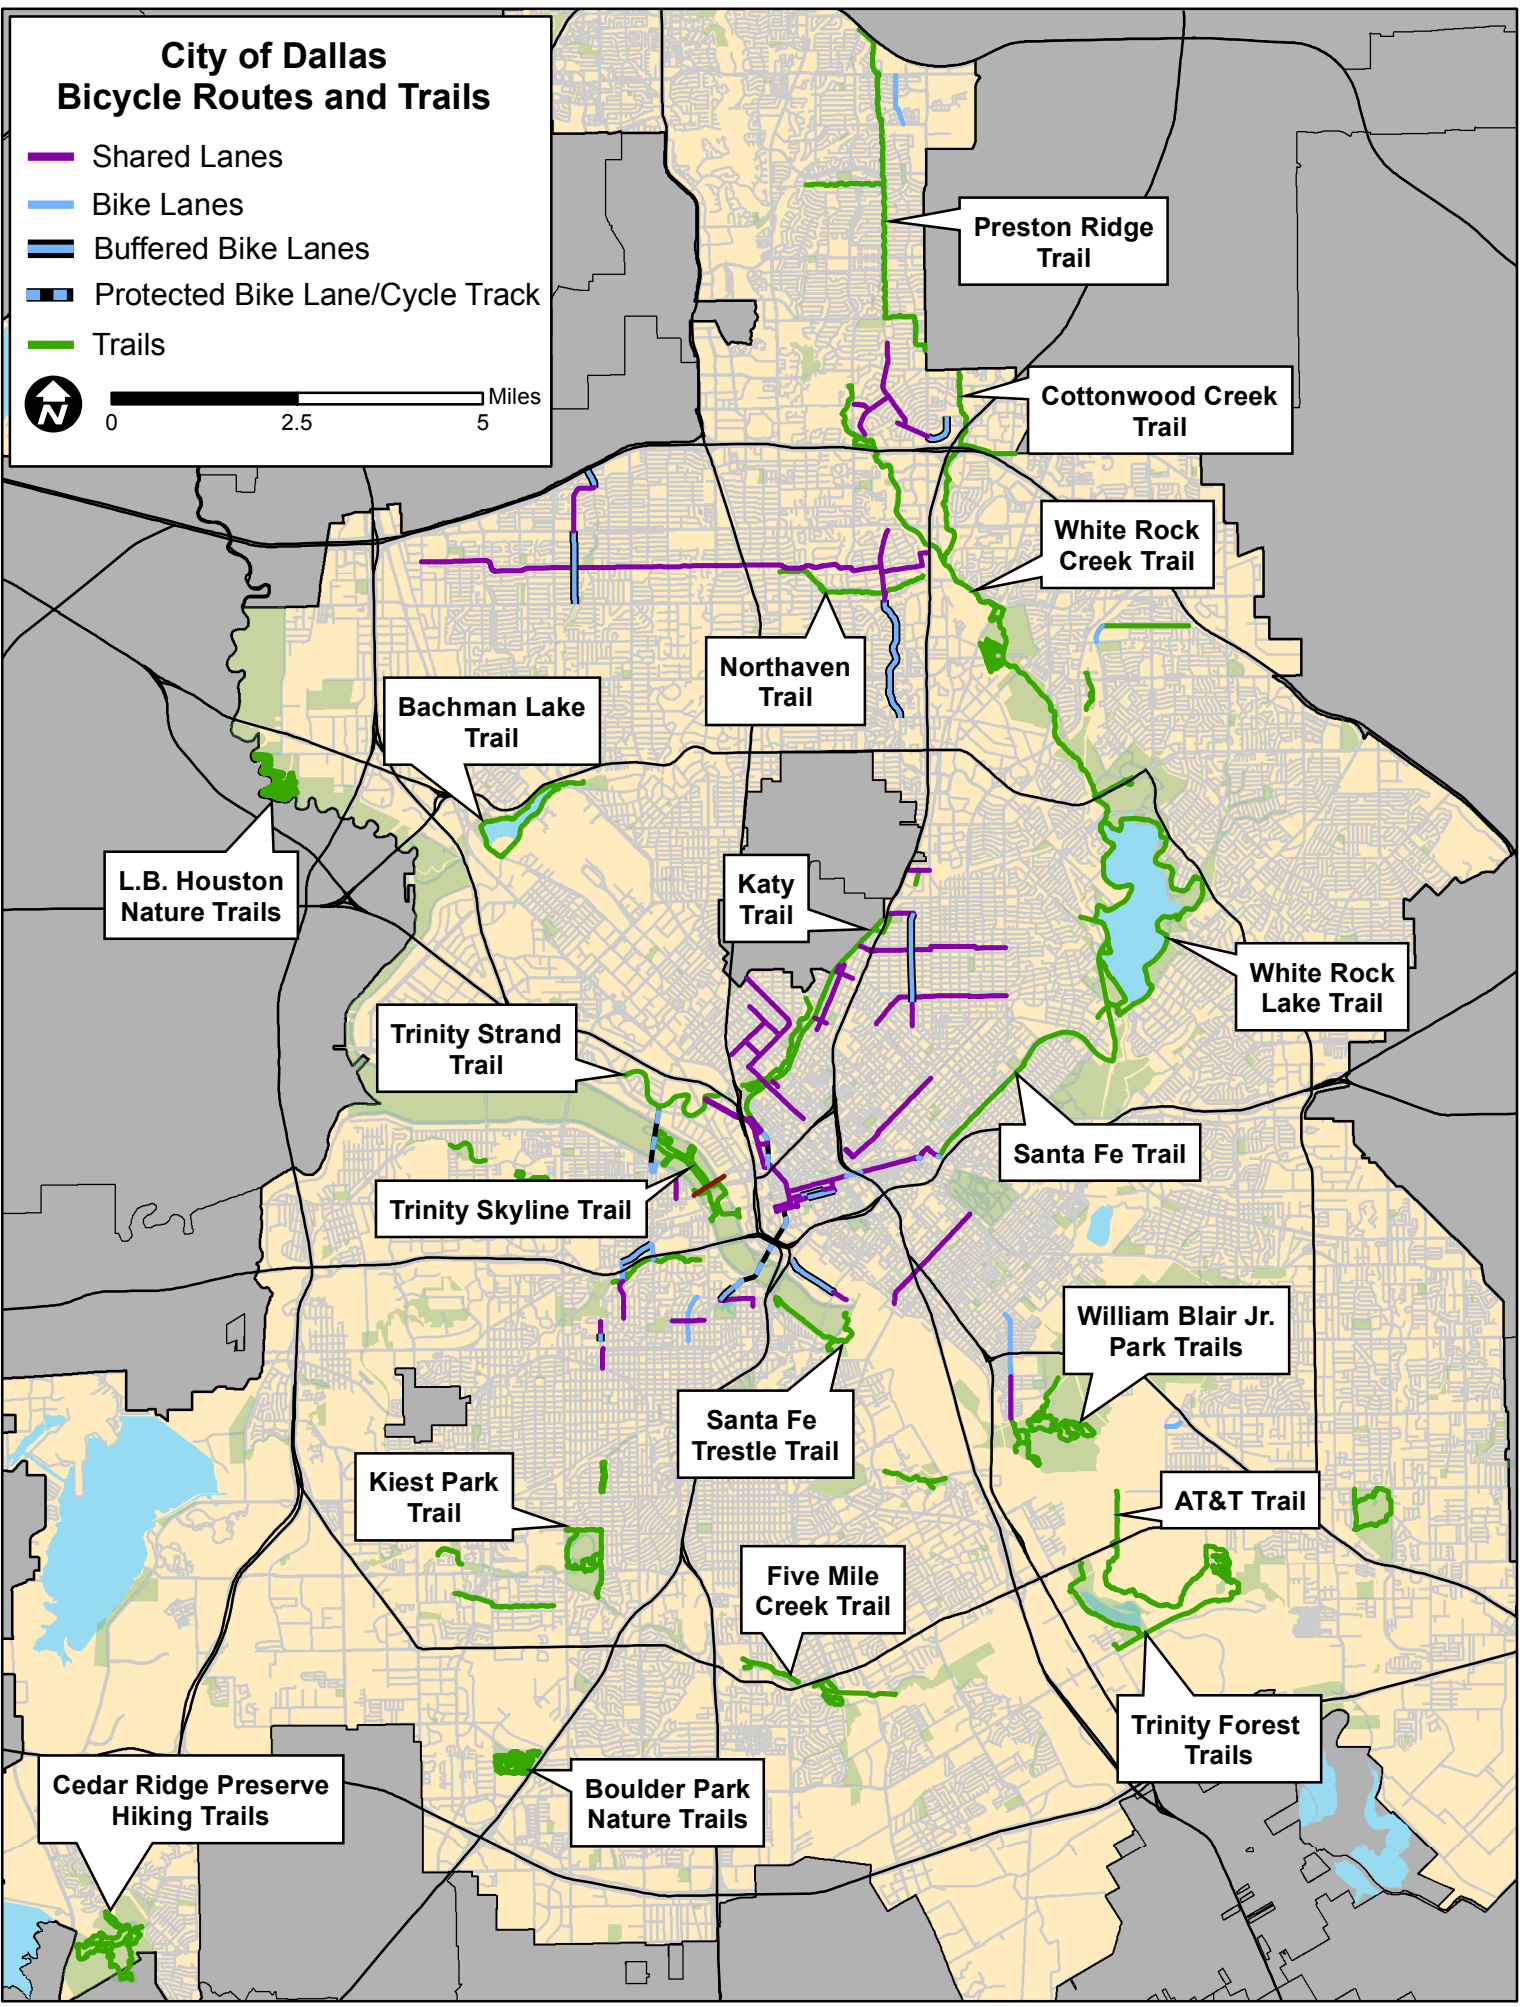

City of Dallas Bicycle Routes and Trails

- Shared Lanes
 - Bike Lanes
 - Buffered Bike Lanes
 - Protected Bike Lane/Cycle Track
 - Trails
- 0 2.5 5 Miles

Preston Ridge Trail

Cottonwood Creek Trail

White Rock Creek Trail

Northaven Trail

Bachman Lake Trail

L.B. Houston Nature Trails

Katy Trail

White Rock Lake Trail

Trinity Strand Trail

Santa Fe Trail

Trinity Skyline Trail

William Blair Jr. Park Trails

Santa Fe Trestle Trail

Kiest Park Trail

Five Mile Creek Trail

AT&T Trail

Trinity Forest Trails

Cedar Ridge Preserve Hiking Trails

Boulder Park Nature Trails

City of Dallas Bicycle Routes and Trails

-  Shared Lanes
-  Bike Lanes
-  Buffered Bike Lanes
-  Protected Bike Lane/
Cycle Track
-  Trails

www.dallascityhall.com/departments/pnv/bikeway