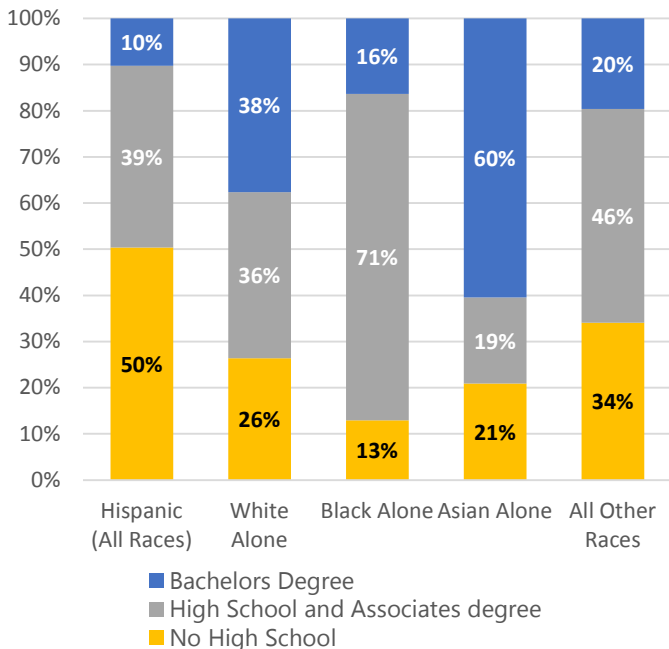

Educational Attainment Comparison

Population 25 years and Over

Educational Attainment Trend

Population 25 years and Over

Educational Attainment by Race/Ethnicity

Population 25 years and Over

Student Enrollment

Population 3 years and Over

Source: US Census Bureau ACS 1-year 2017

Note: *Dallas TX PMSA includes Collin County, Dallas County, Denton County, Ellis County, Henderson County, Hunt County, Kaufman County, Rockwell County.