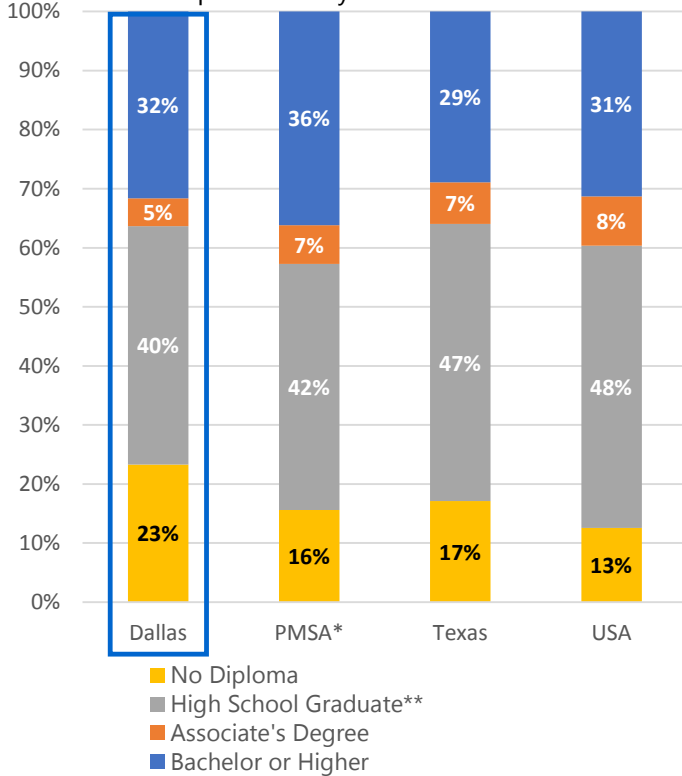

Educational Attainment Comparison

Population 25 years and Over

Educational Attainment Trend

Population 25 years and Over

Educational Attainment by Race/Ethnicity

Population 25 years and Over

Student Enrollment

Population 3 years and Over

Source: US Census Bureau ACS 1-year 2017

Note: *Dallas TX PMSA includes Collin County, Dallas County, Denton County, Ellis County, Henderson County, Hunt County, Kaufman County, Rockwell County.

**Includes high school graduates with some college but no degree.

Percentages may not add up to 100% due to rounding.