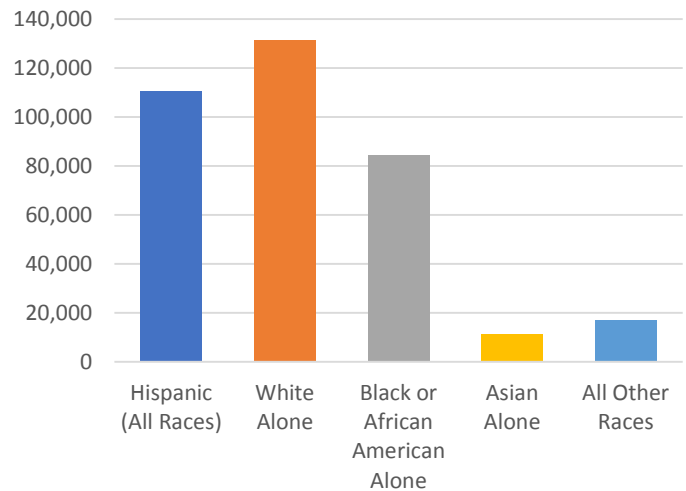

Median Household Income Trend

Household Income Comparison

Percent People in Poverty Trend

Poverty by Employment

Poverty by Race/Ethnicity

Poverty Rate by Age

Source: US Census Bureau ACS 1-year 2017

Note: *Dallas TX PMSA: Collin County, Dallas County, Denton County, Ellis County, Henderson County, Hunt County, Kaufman County, Rockwell County
 The median incomes are not adjusted for inflation.

The median household income is for City of Dallas only.

Percentages may not add up to 100% due to rounding.