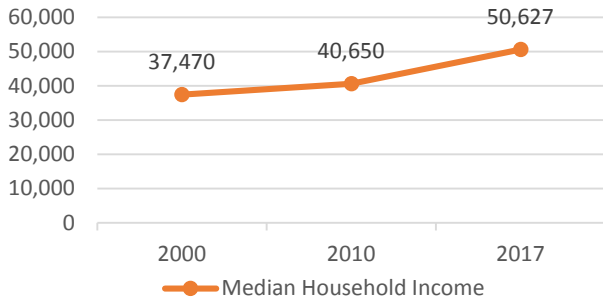

Median Household Income Trend

Household Income Comparison

Percent People in Poverty Trend

Poverty by Employment

Poverty by Race/Ethnicity

Poverty Rate by Age

Source: US Census Bureau ACS 1-year 2017

Note: *Dallas TX PMSA: Collin County, Dallas County, Denton County, Ellis County, Henderson County, Hunt County, Kaufman County, Rockwell County
 The median incomes are not adjusted for inflation.

The median household income is for City of Dallas only.

Percentages may not add up to 100% due to rounding.