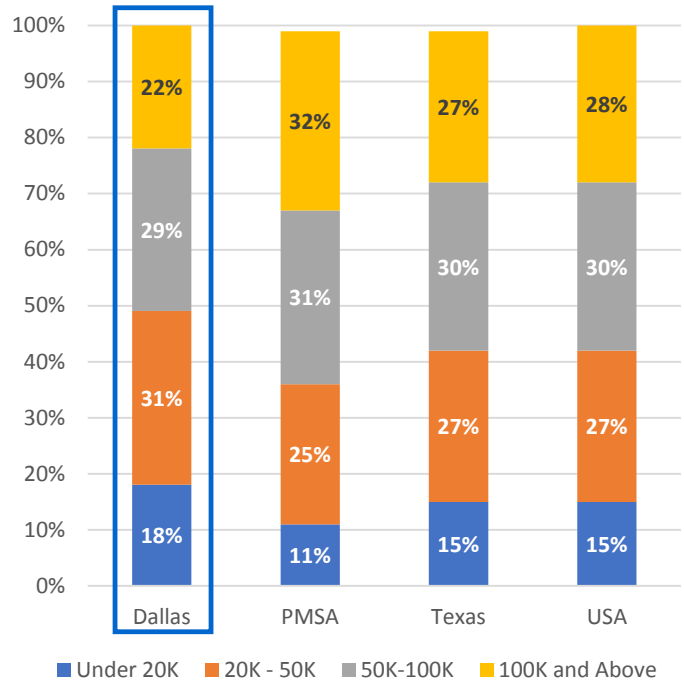

Median Household Income Trend

Household Income Comparison

Percent People in Poverty Trend

Poverty by Employment

Poverty by Race/Ethnicity

Poverty Rate by Age

Source: US Census Bureau ACS 1-year 2017

Note: *Dallas TX PMSA: Collin County, Dallas County, Denton County, Ellis County, Henderson County, Hunt County, Kaufman County, Rockwell County
 The median incomes are not adjusted for inflation.

The median household income is for City of Dallas only.

Percentages may not add up to 100% due to rounding.