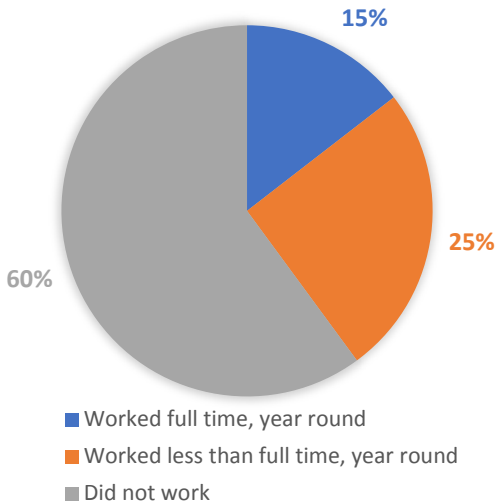

Median Household Income Trend

Household Income Comparison

Percent People in Poverty Trend

Poverty by Employment

Poverty by Race/Ethnicity

Poverty Rate by Age

Source: US Census Bureau ACS 1-year 2017

Note: *Dallas TX PMSA: Collin County, Dallas County, Denton County, Ellis County, Henderson County, Hunt County, Kaufman County, Rockwell County
 The median incomes are not adjusted for inflation.

The median household income is for City of Dallas only.

Percentages may not add up to 100% due to rounding.