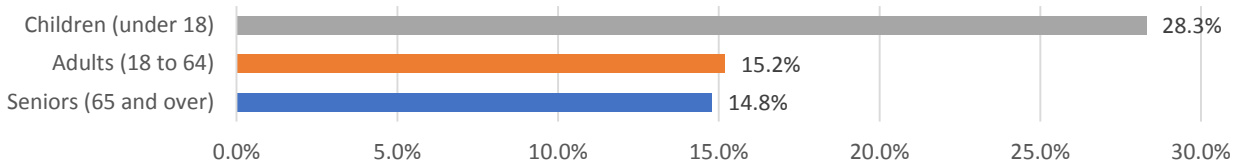

Median Household Income Trend

Household Income Comparison

Percent People in Poverty Trend

Poverty by Employment

Poverty by Race/Ethnicity

Poverty Rate by Age

Source: US Census Bureau ACS 1-year 2017

Note: *Dallas TX PMSA: Collin County, Dallas County, Denton County, Ellis County, Henderson County, Hunt County, Kaufman County, Rockwell County
 The median incomes are not adjusted for inflation.