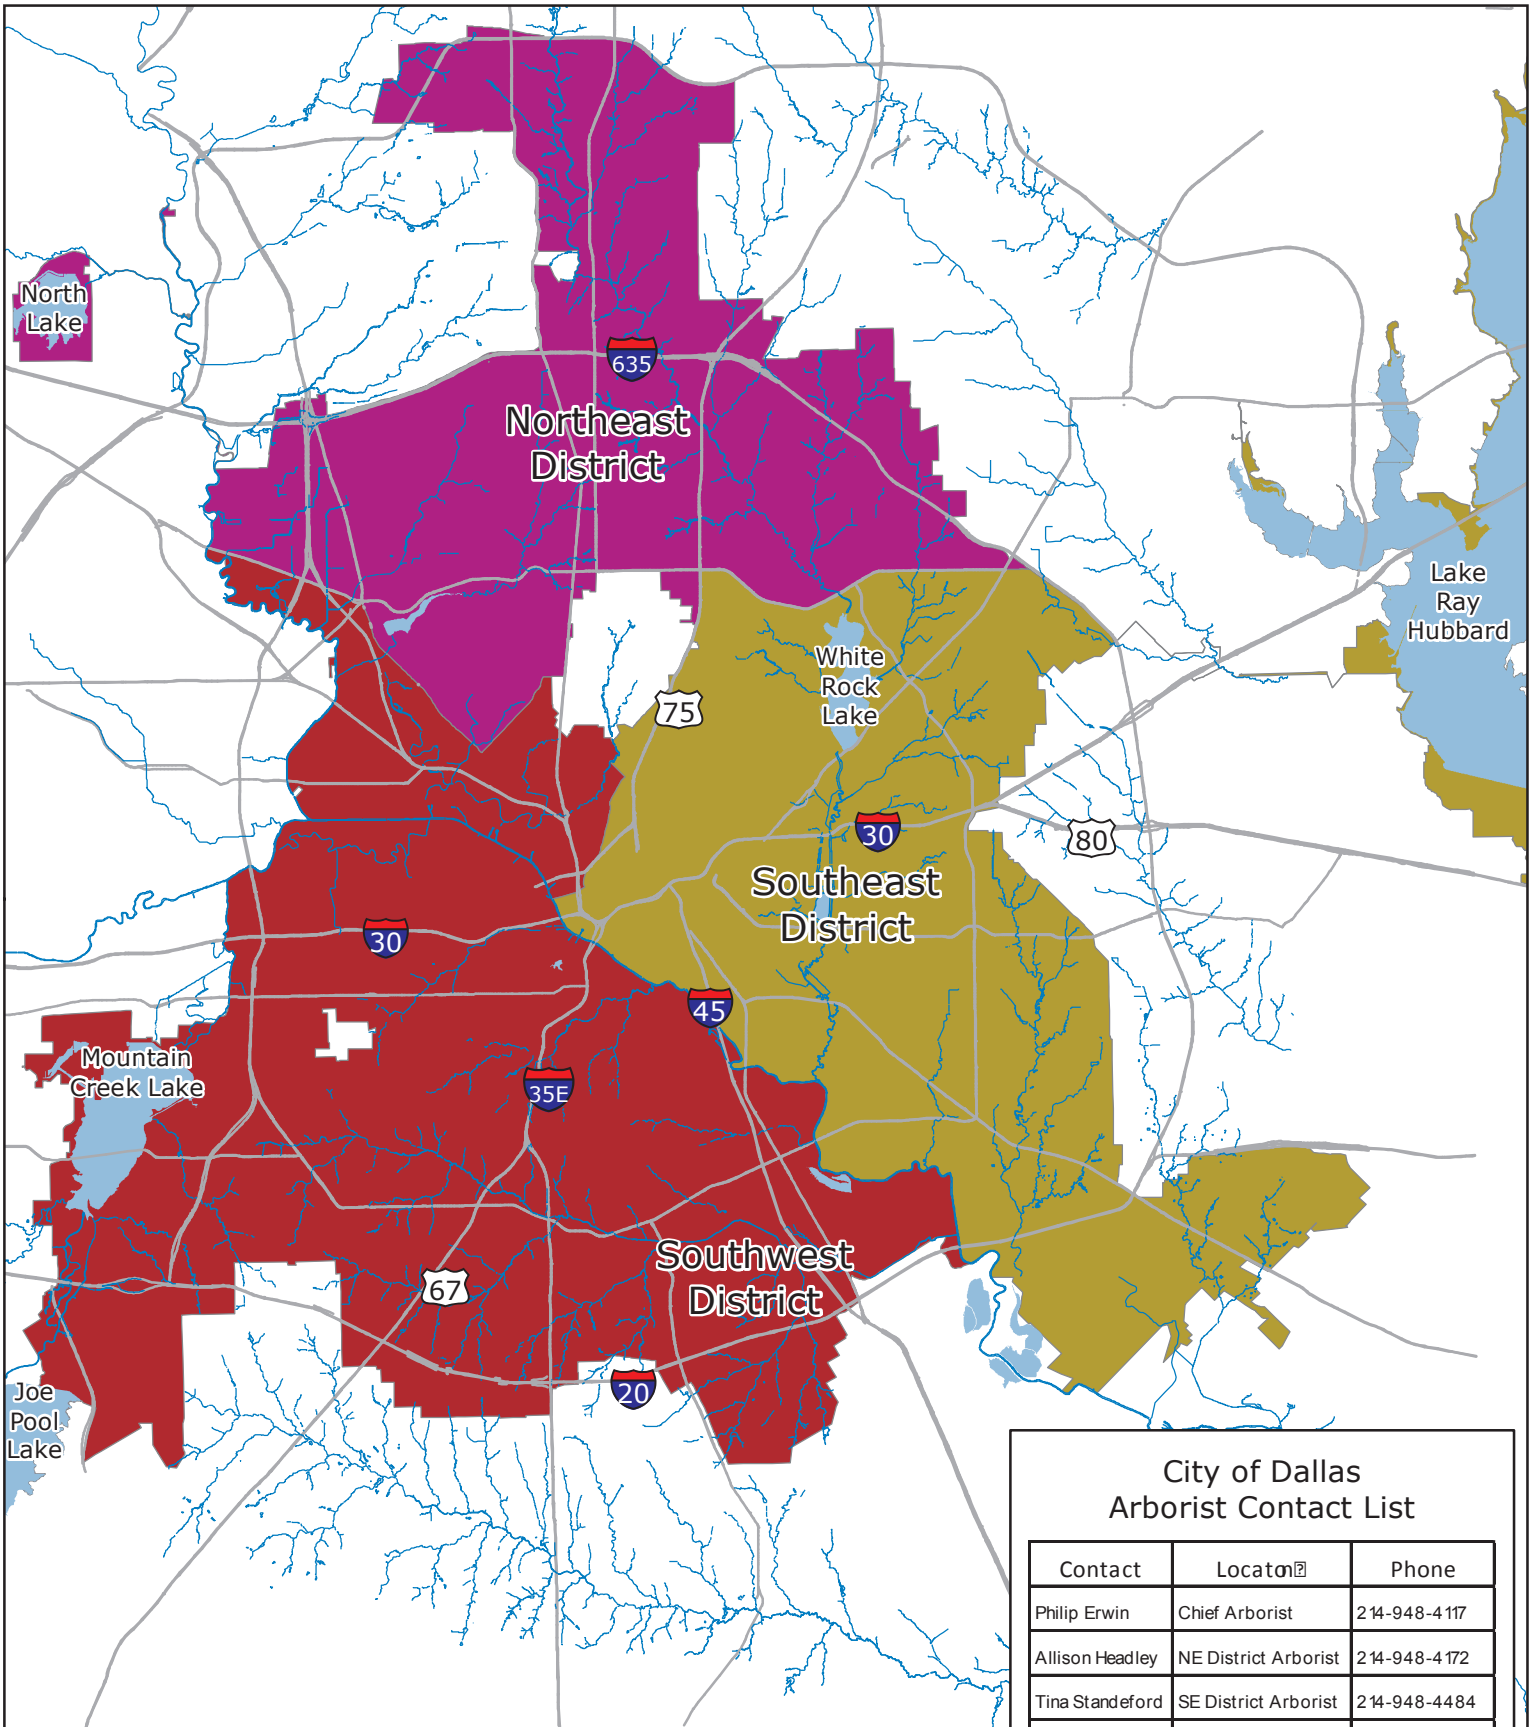

1 in = 4 miles

City of Dallas Arborist Districts

City of Dallas

**City of Dallas
Arborist Contact List**

Contact	Location	Phone
Philip Erwin	Chief Arborist	214-948-4117
Allison Headley	NE District Arborist	214-948-4172
Tina Standeford	SE District Arborist	214-948-4484
Clay Walker	SW District Arborist	214-948-4471