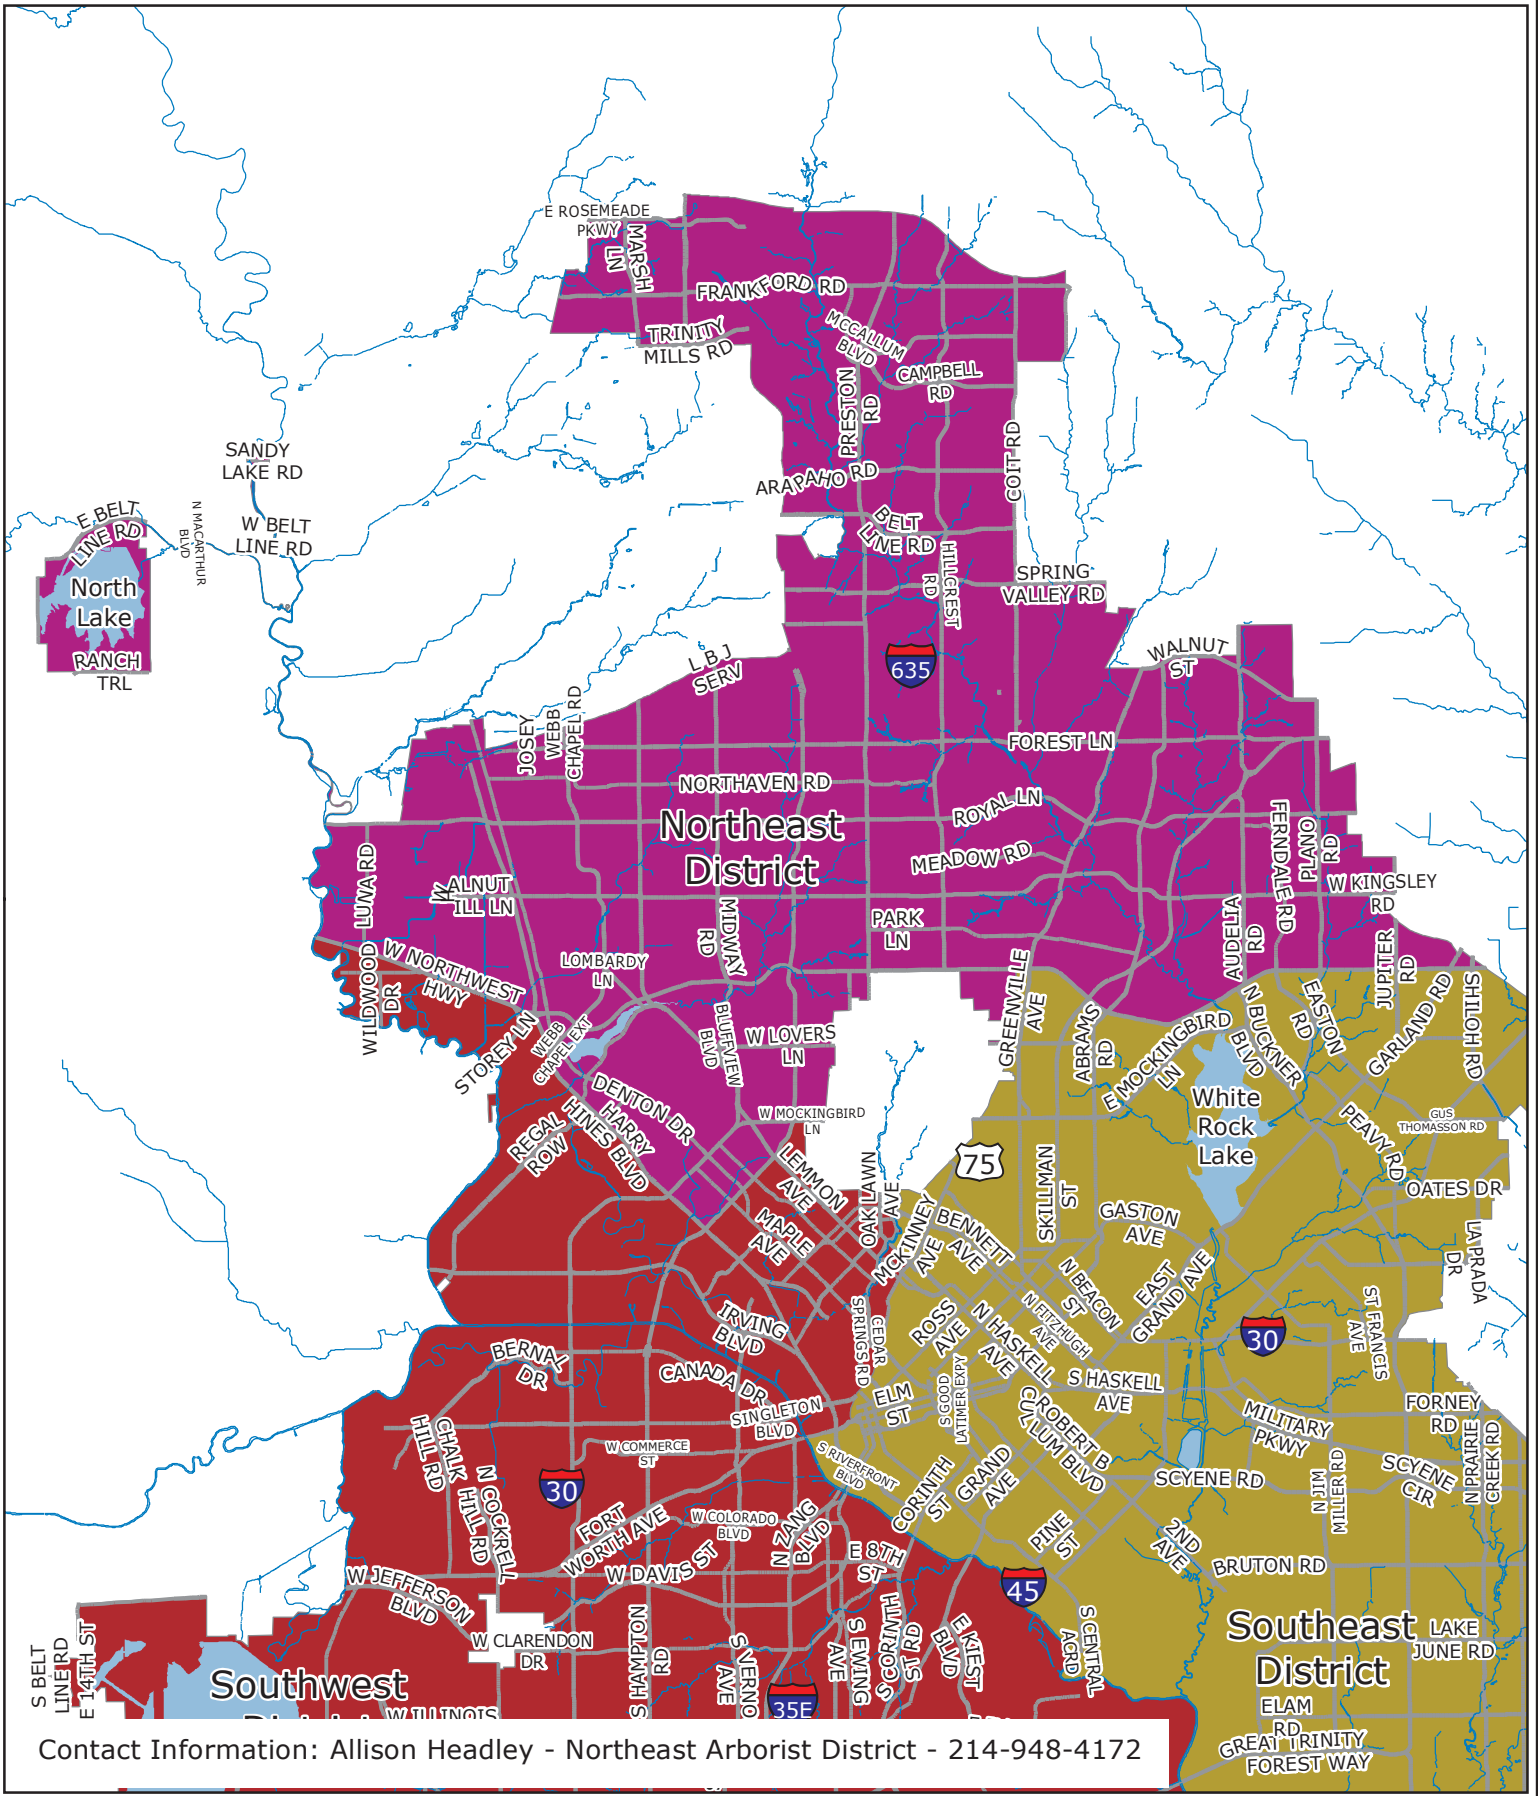

1 in = 3 miles

City of Dallas Northeast Arborist District

City of Dallas

Contact Information: Allison Headley - Northeast Arborist District - 214-948-4172