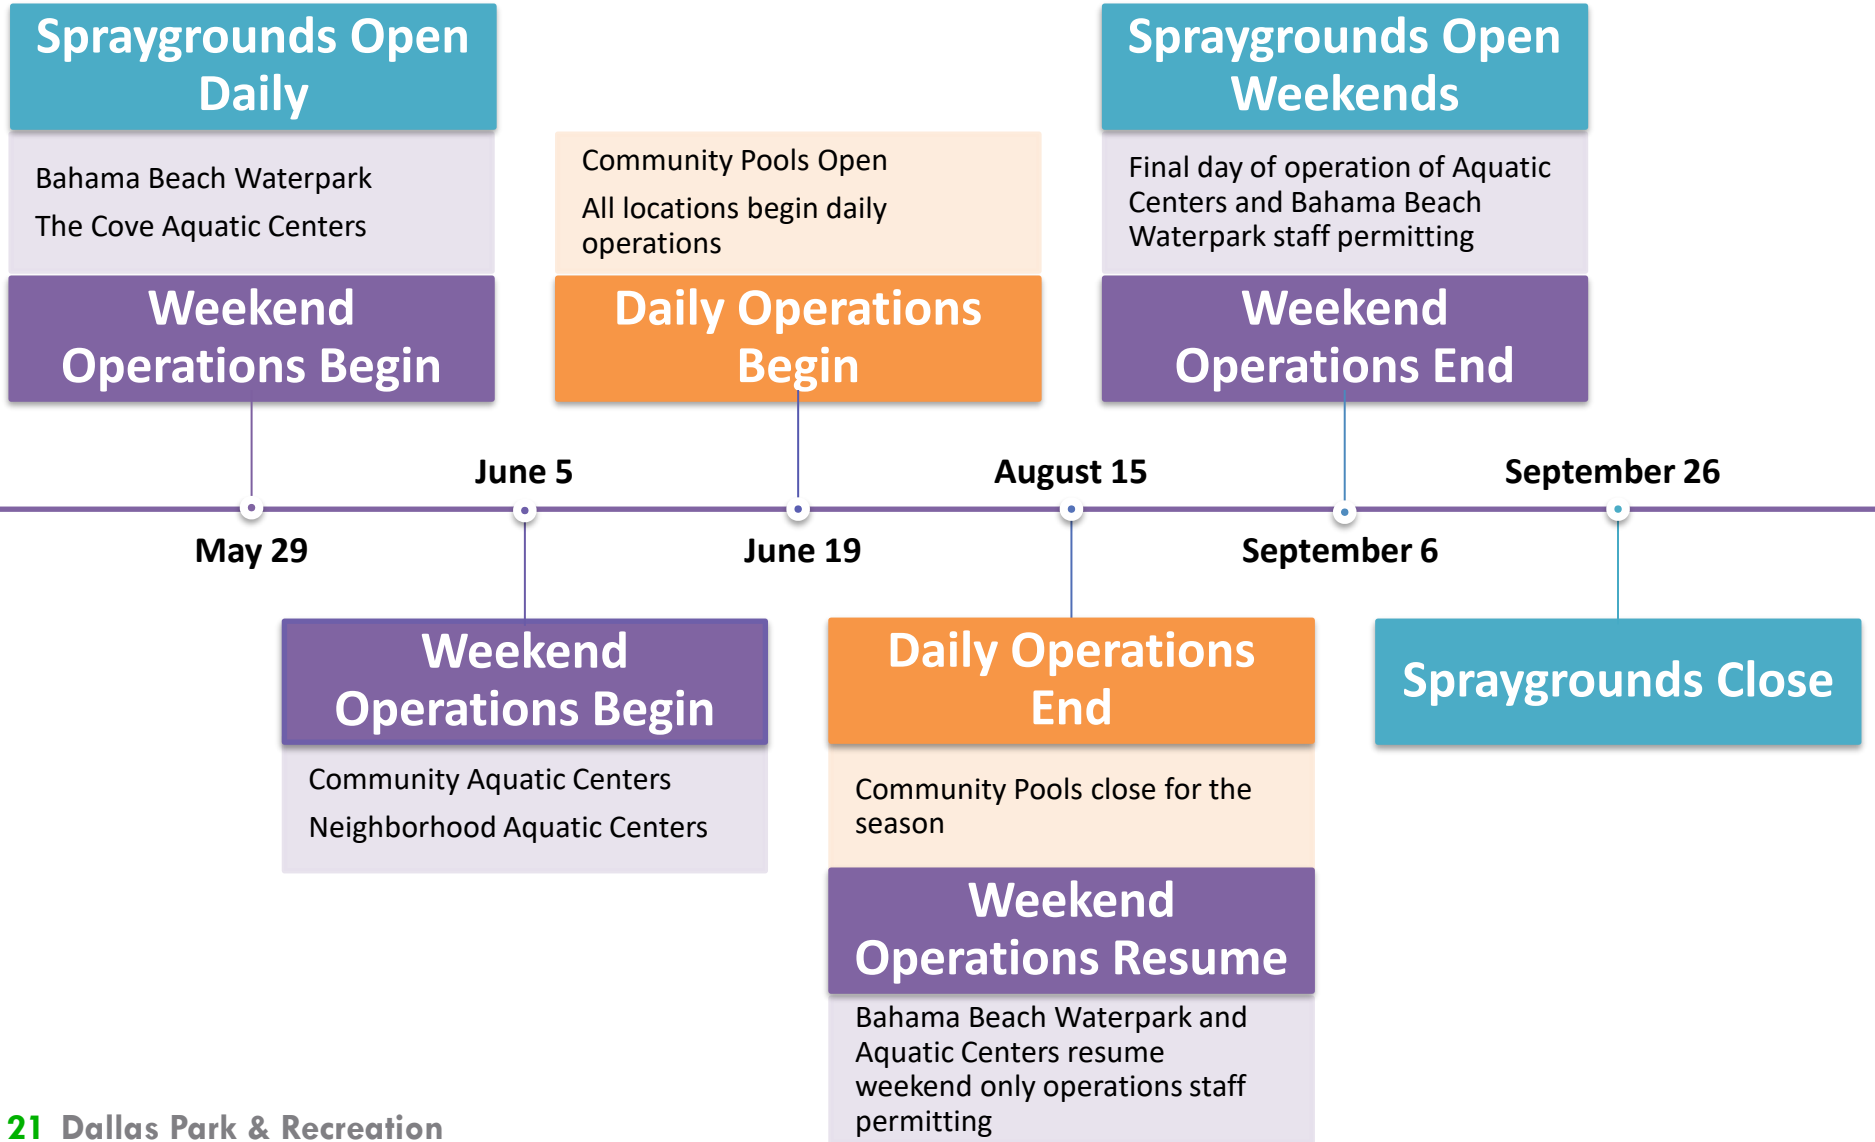

Season Schedule

Daily Operations

Capacity

Maximum capacity for each facility type is based on providing a socially distanced seating “pod” for each family group

	Regular Capacity	Seating Pods	Reduced Capacity
Bahama Beach	2500	200	1200
Regional AC	600	50	200
Community AC	400	35	140
Neighborhood AC	200	20	80
Community Pools	132-218	15	60