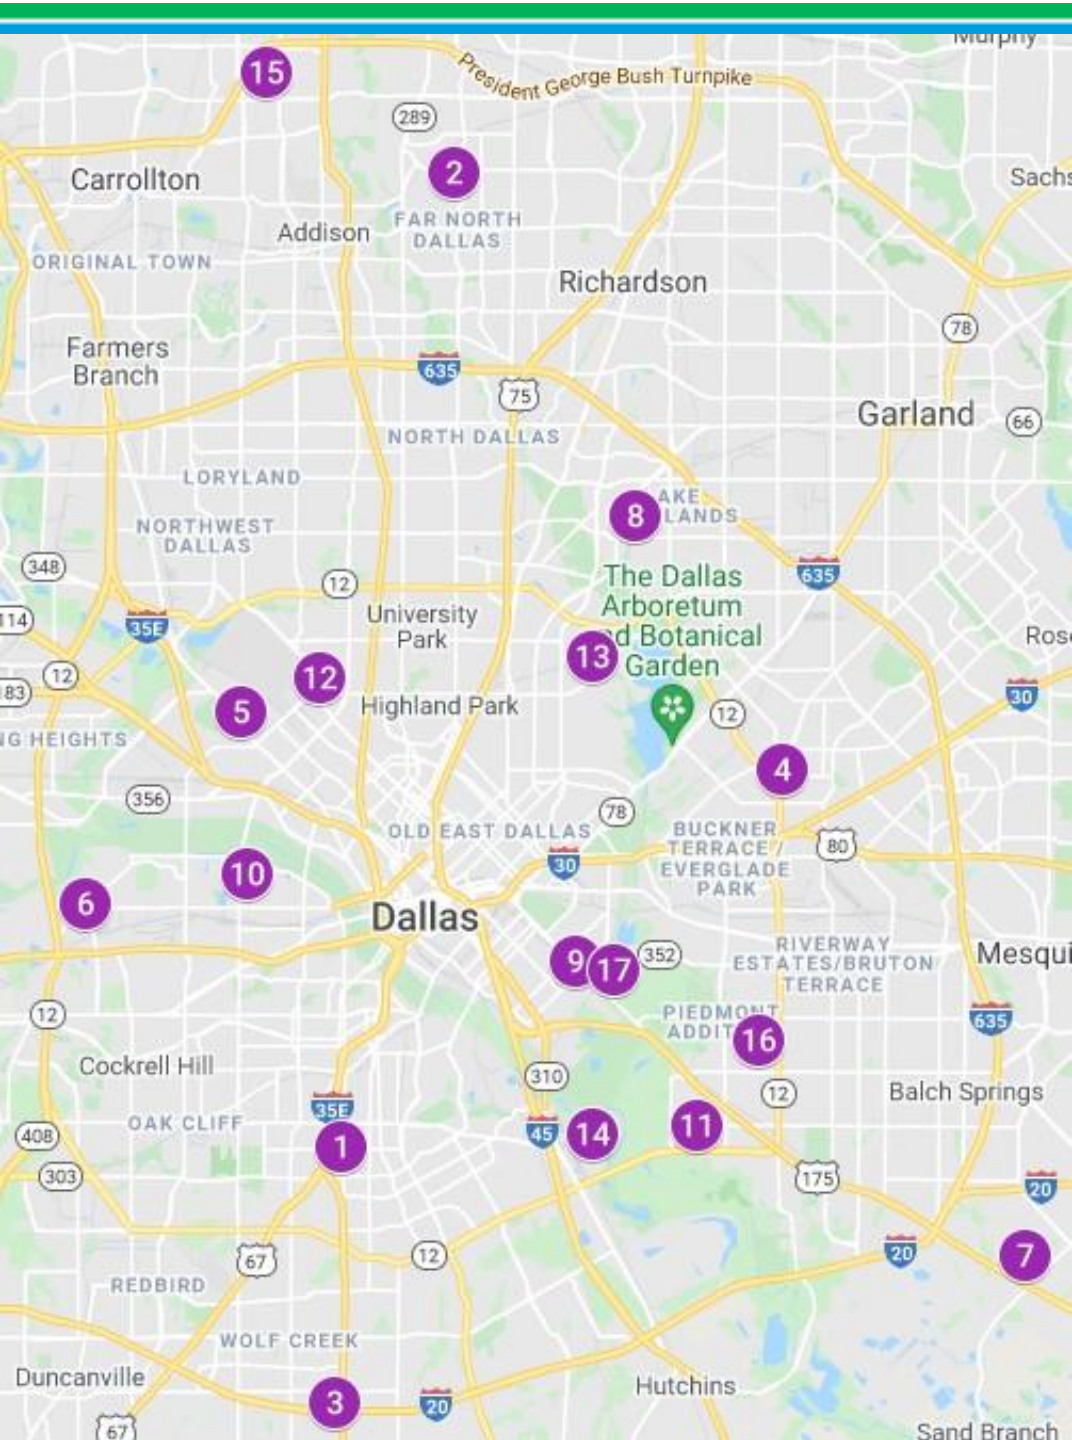

Dallas Park & Recreation

2021 Aquatics Summer Preview

2021 Aquatics Summer Preview

- Locations
- Season Schedule
- Daily Operations
- Programming
- Staffing

AQUATIC CENTERS

- 1 The Cove at Crawford
- 2 The Cove at Fretz
- 3 The Cove at Samuel Grand
- 4 Exline
- 5 Harry Stone
- 6 Kidd Springs
- 7 Lake Highlands N.
- 8 Tietze

SWIMMING POOLS

- 1 Bonnie View
- 2 Everglade
- 3 Glendale
- 4 Grauwlyer
- 5 Jaycee Zaragoza
- 6 Martin Weiss
- 7 Pleasant Oaks
- 8 Tommie Allen
- 9 Walnut Hill

SPRAYGROUNDS

- 1** Beckley Saner
- 2** Campbell Green
- 3** Danieldale
- 4** Ferguson
- 5** Grauwyler
- 6** Jaycee Zaragoza
- 7** K.B. Polk
- 8** Kleberg-Riley
- 9** Lake Highlands N.
- 10** Mildred Dunn
- 11** Nash-Davis
- 12** Pemberton Hill
- 13** Ridgewood
- 14** South Central
- 15** Umphress
- 16** Timberglen
- 17** Willie Mae Butler

Locations

AQUATIC CENTERS

- 1 The Cove at Crawford
- 2 The Cove at Fretz
- 3 The Cove at Samuell Grand
- 4 Exline
- 5 Harry Stone
- 6 Kidd Springs
- 7 Lake Highlands N.
- 8 Tietze

SWIMMING POOLS

- 1 Bonnie View
- 2 Everglade
- 3 Glendale
- 4 Grauwlyer
- 5 Jaycee Zaragoza
- 6 Martin Weiss
- 7 Pleasant Oaks
- 8 Tommie Allen
- 9 Walnut Hill