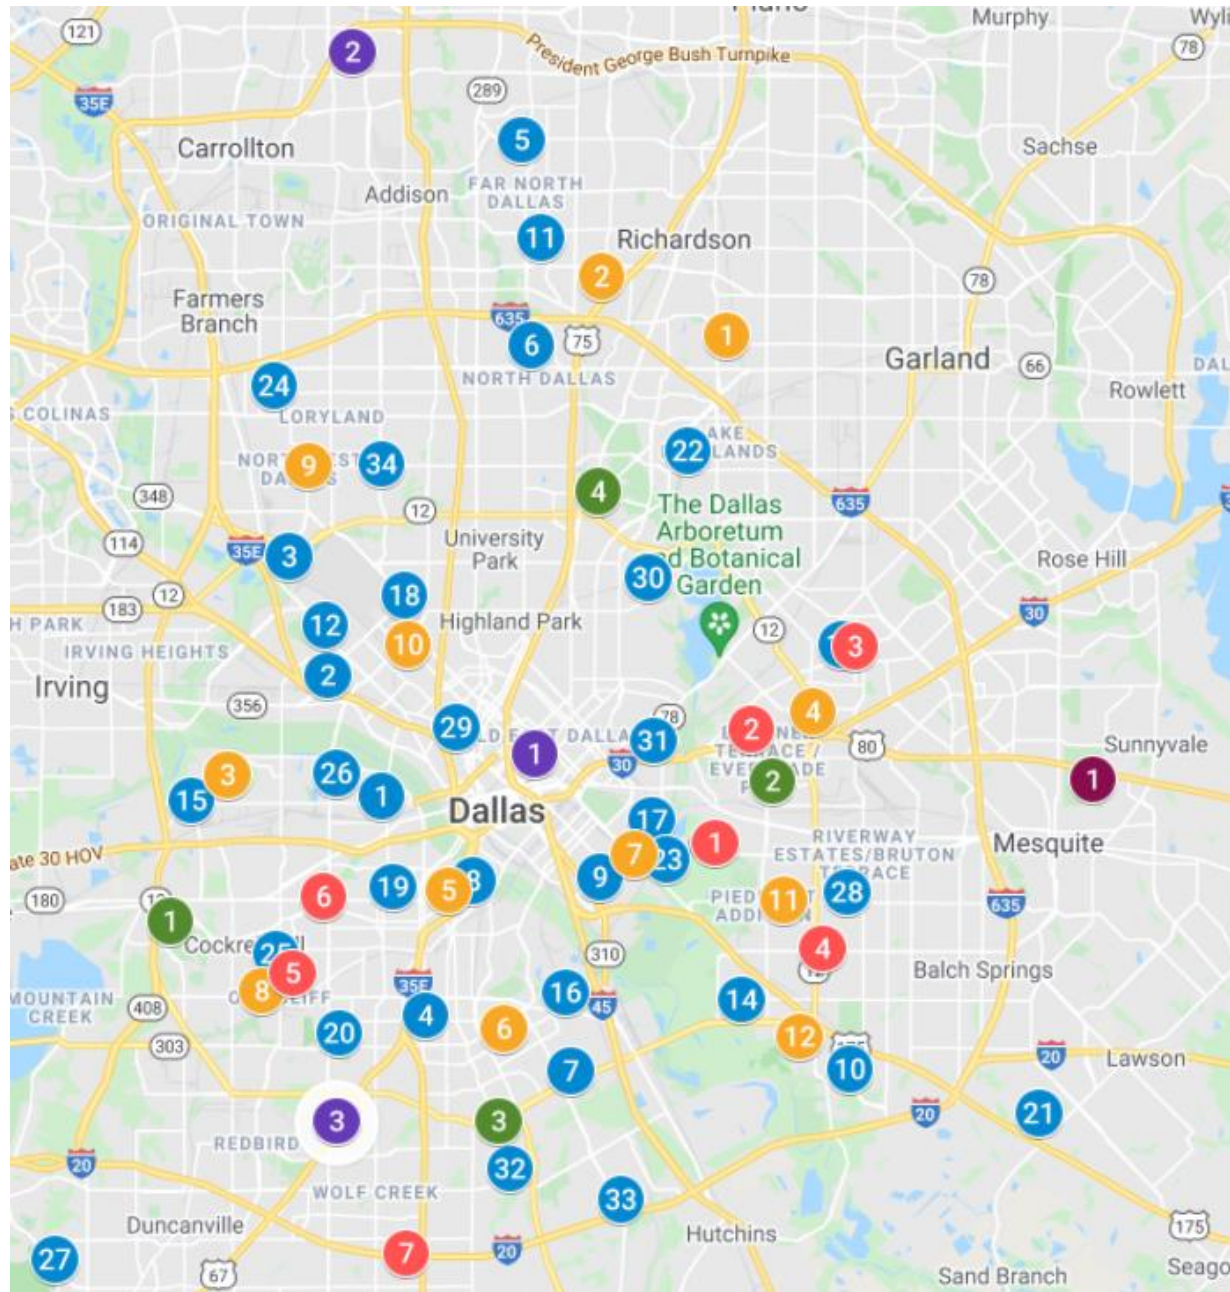

Dallas Park & Recreation

2021 Summer Camp Locations

- **CDBG Camp**
- **Outdoor Adventures**
- **Recreation Centers**
- **Roving Recreation**
- **Send A Kid To Camp**
- **Teen Camp**

13 Dallas Park & Recreation