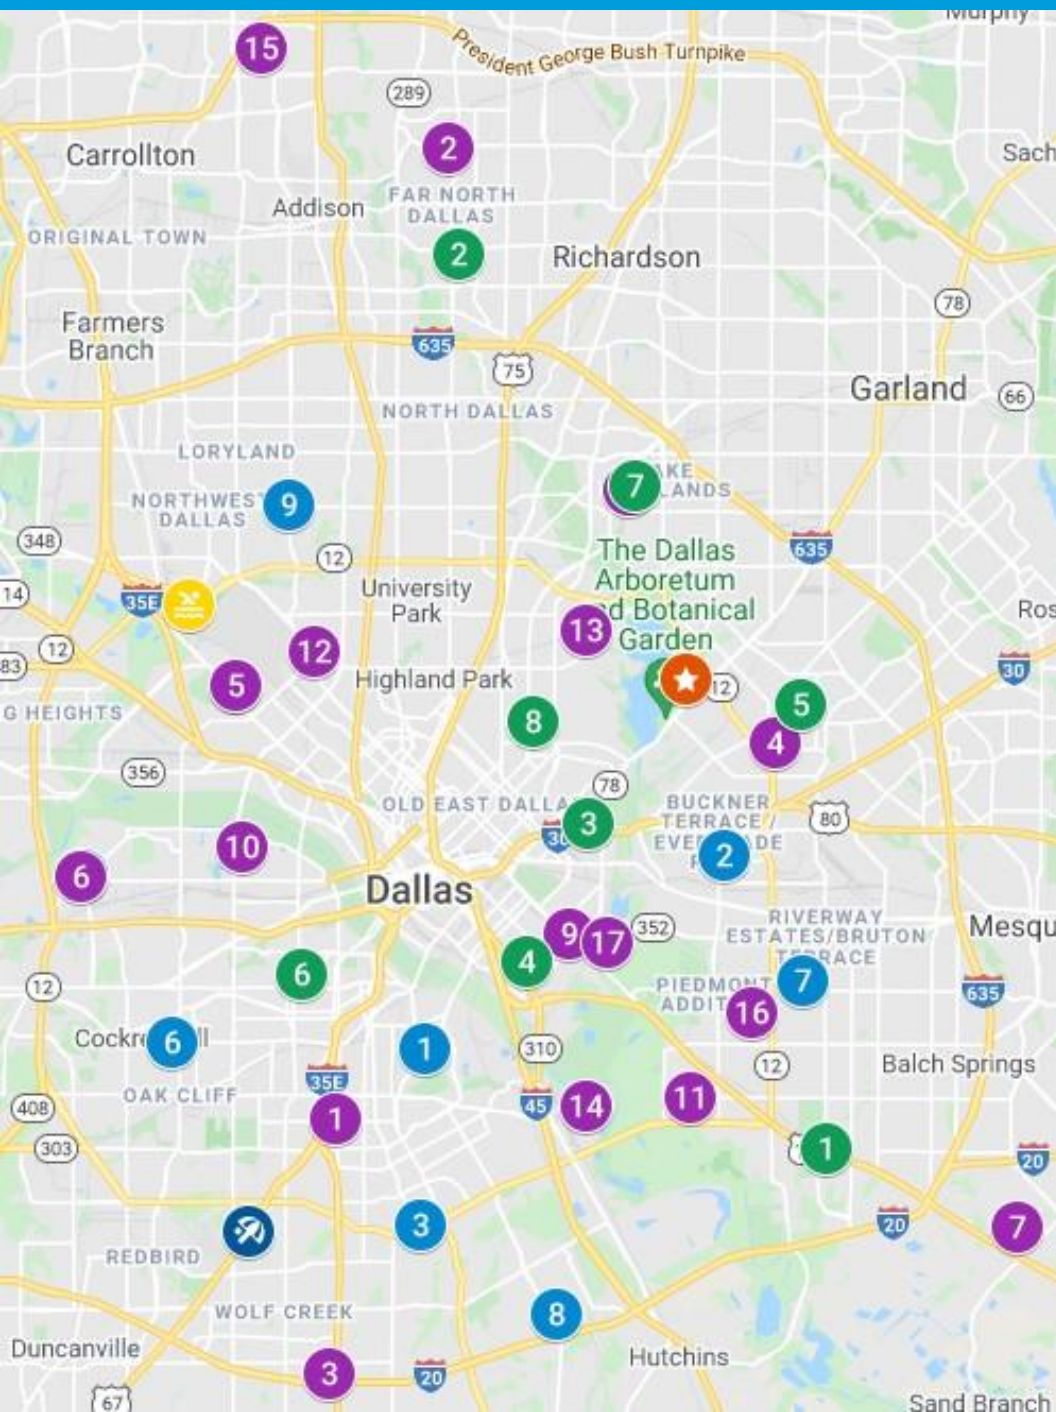

Dallas Park & Recreation

2021 Aquatics Summer Preview

2021 Aquatics Summer Preview

- Locations
- Season Schedule
- Daily Operations
- Programming
- Staffing

AQUATIC CENTERS

- 1 The Cove at Crawford
- 2 The Cove at Fretz
- 3 The Cove at Samuel Grand
- 4 Exline
- 5 Harry Stone
- 6 Kidd Springs
- 7 Lake Highlands N.
- 8 Tietze

SWIMMING POOLS

- 1 Bonnie View
- 2 Everglade
- 3 Glendale
- 4 Grauwlyer
- 5 Jaycee Zaragoza
- 6 Martin Weiss
- 7 Pleasant Oaks
- 8 Tommie Allen
- 9 Walnut Hill

SPRAYGROUNDS

- 1** Beckley Saner
- 2** Campbell Green
- 3** Danieldale
- 4** Ferguson
- 5** Grauwyler
- 6** Jaycee Zaragoza
- 7** K.B. Polk
- 8** Kleberg-Riley
- 9** Lake Highlands N.
- 10** Mildred Dunn
- 11** Nash-Davis
- 12** Pemberton Hill
- 13** Ridgewood
- 14** South Central
- 15** Umphress
- 16** Timberglen
- 17** Willie Mae Butler

Locations

AQUATIC CENTERS

- 1 The Cove at Crawford
- 2 The Cove at Fretz
- 3 The Cove at Samuell Grand
- 4 Exline
- 5 Harry Stone
- 6 Kidd Springs
- 7 Lake Highlands N.
- 8 Tietze

SWIMMING POOLS

- 1 Bonnie View
- 2 Everglade
- 3 Glendale
- 4 Grauwlyer
- 5 Jaycee Zaragoza
- 6 Martin Weiss
- 7 Pleasant Oaks
- 8 Tommie Allen
- 9 Walnut Hill

SPRAYGROUNDS

- 1 Beckley Saner
- 2 Campbell Green
- 3 Danieldale
- 4 Ferguson
- 5 Grauwlyer
- 6 Jaycee Zaragoza
- 7 K.B. Polk
- 8 Kleberg-Riley
- 9 Lake Highlands N.
- 10 Mildred Dunn
- 11 Nash-Davis
- 12 Pemberton Hill
- 13 Ridgewood
- 14 South Central
- 15 Umphress
- 16 Timberglen
- 17 Willie Mae Butler