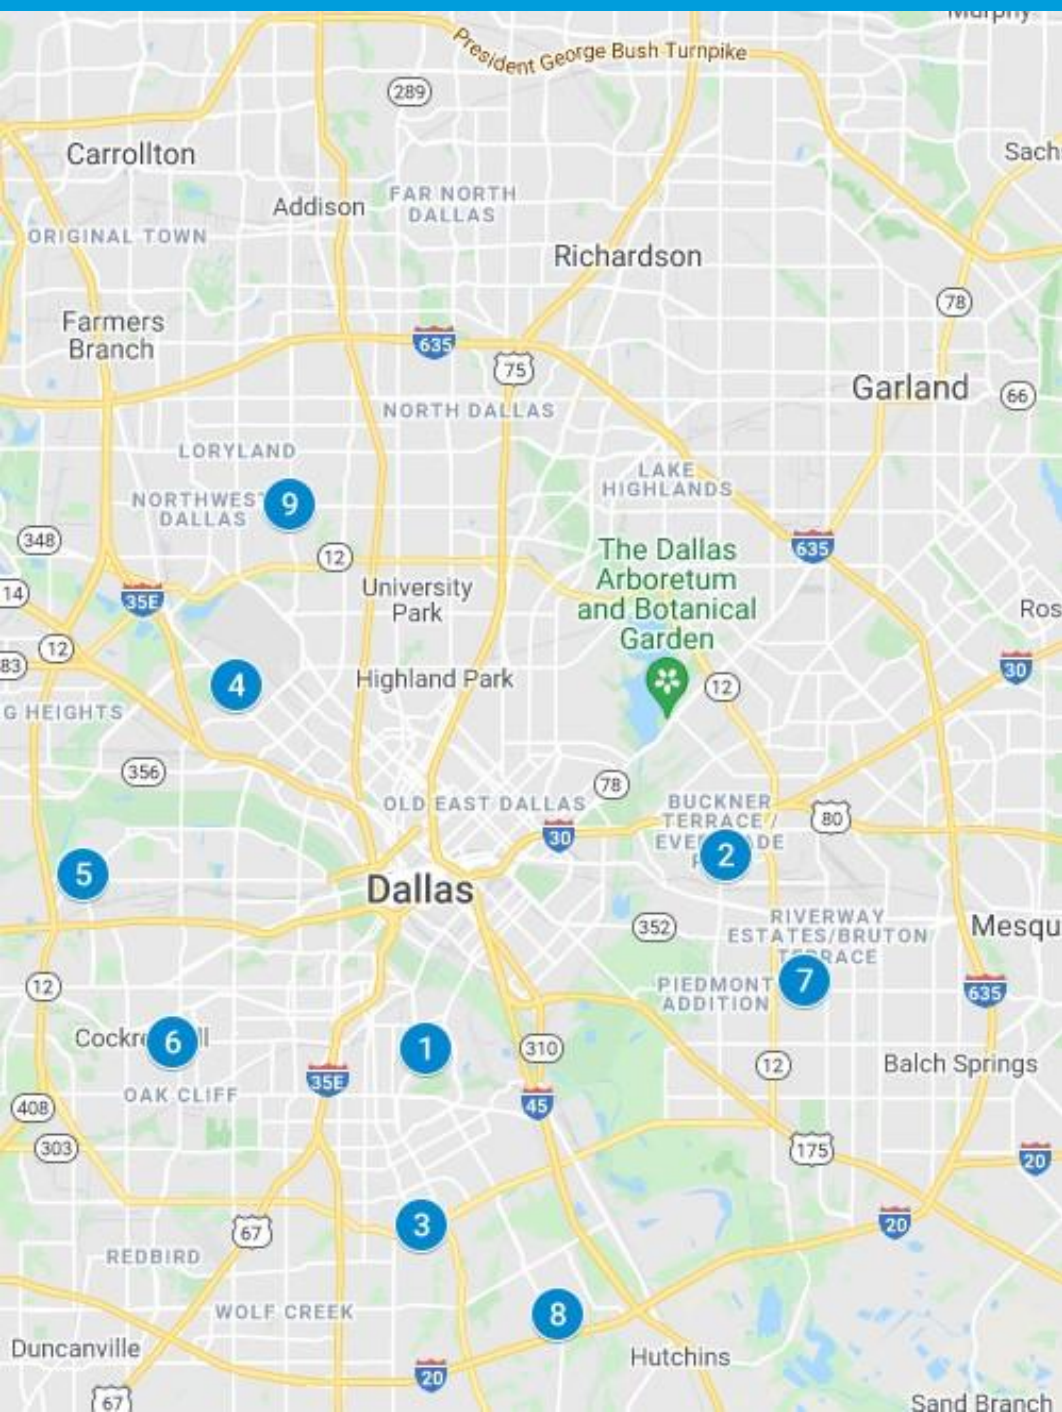

Dallas Park & Recreation

2021 Aquatics Summer Preview

2021 Aquatics Summer Preview

- Locations
- Season Schedule
- Daily Operations
- Programming
- Staffing

AQUATIC CENTERS

- 1 The Cove at Crawford
- 2 The Cove at Fretz
- 3 The Cove at Samuel Grand
- 4 Exline
- 5 Harry Stone
- 6 Kidd Springs
- 7 Lake Highlands N.
- 8 Tietze

SWIMMING POOLS

- 1 Bonnie View
- 2 Everglade
- 3 Glendale
- 4 Grauwlyer
- 5 Jaycee Zaragoza
- 6 Martin Weiss
- 7 Pleasant Oaks
- 8 Tommie Allen
- 9 Walnut Hill

SPRAYGROUNDS

- 1** Beckley Saner
- 2** Campbell Green
- 3** Danieldale
- 4** Ferguson
- 5** Grauwyler
- 6** Jaycee Zaragoza
- 7** K.B. Polk
- 8** Kleberg-Riley
- 9** Lake Highlands N.
- 10** Mildred Dunn
- 11** Nash-Davis
- 12** Pemberton Hill
- 13** Ridgewood
- 14** South Central
- 15** Umphress
- 16** Timberglen
- 17** Willie Mae Butler

Locations

AQUATIC CENTERS

- 1 The Cove at Crawford
- 2 The Cove at Fretz
- 3 The Cove at Samuell Grand
- 4 Exline
- 5 Harry Stone
- 6 Kidd Springs
- 7 Lake Highlands N.
- 8 Tietze

SWIMMING POOLS

- 1 Bonnie View
- 2 Everglade
- 3 Glendale
- 4 Grauwlyer
- 5 Jaycee Zaragoza
- 6 Martin Weiss
- 7 Pleasant Oaks
- 8 Tommie Allen
- 9 Walnut Hill