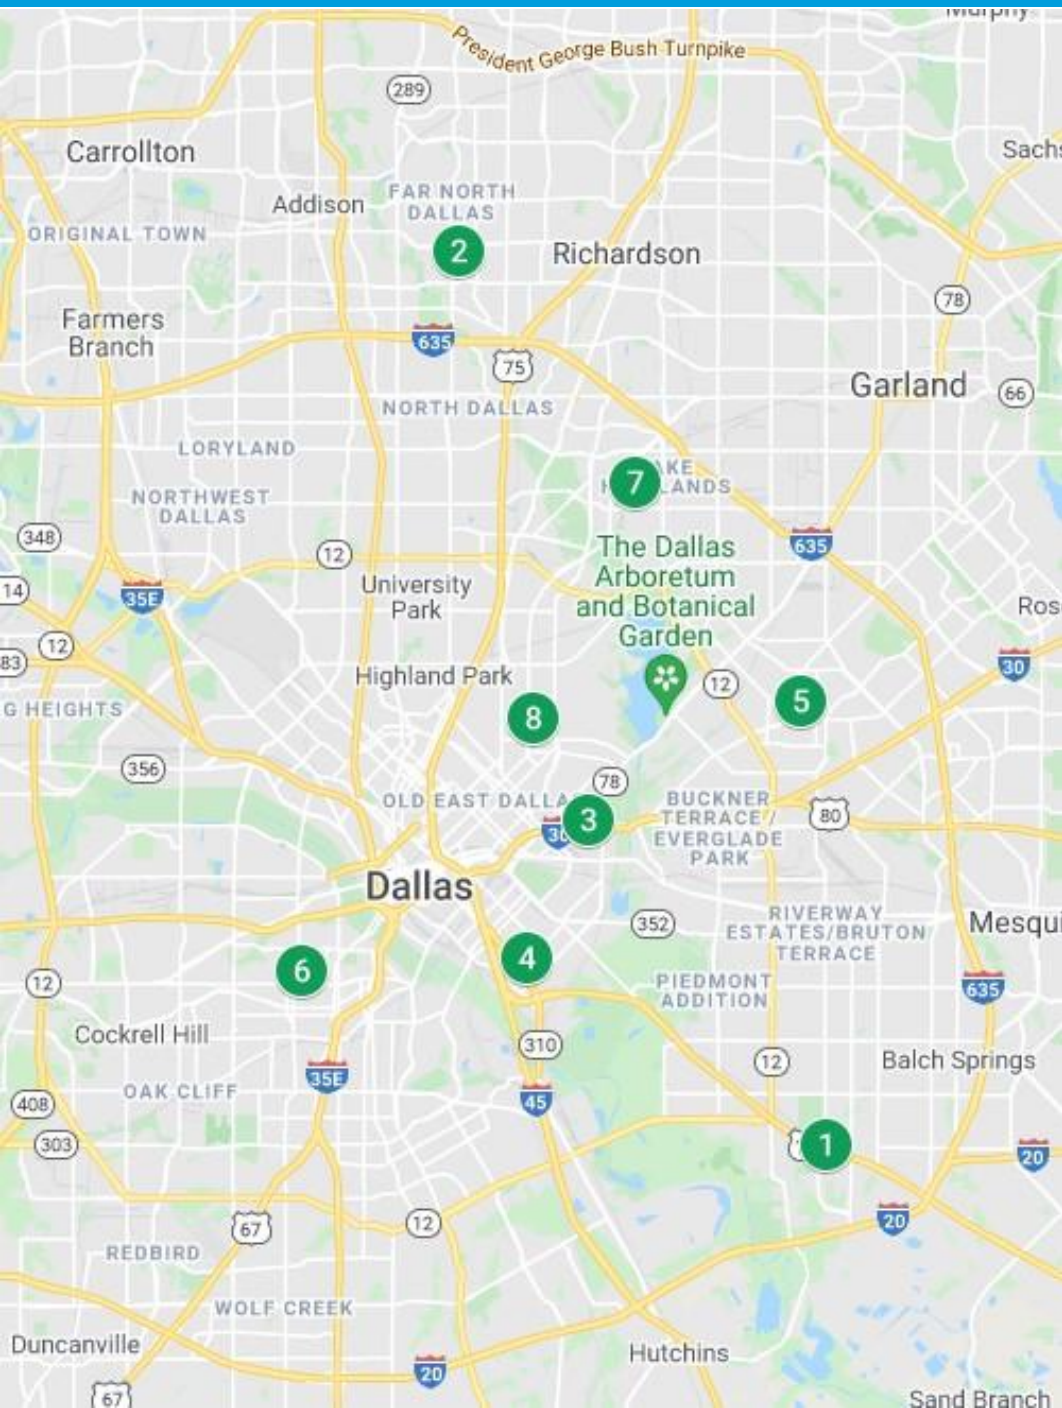

Dallas Park & Recreation

2021 Aquatics Summer Preview

2021 Aquatics Summer Preview

- Locations
- Season Schedule
- Daily Operations
- Programming
- Staffing

AQUATIC CENTERS

- 1 The Cove at Crawford
- 2 The Cove at Fretz
- 3 The Cove at Samuel Grand
- 4 Exline
- 5 Harry Stone
- 6 Kidd Springs
- 7 Lake Highlands N.
- 8 Tietze

Locations

AQUATIC CENTERS

- 1 The Cove at Crawford
- 2 The Cove at Fretz
- 3 The Cove at Samuell Grand
- 4 Exline
- 5 Harry Stone
- 6 Kidd Springs
- 7 Lake Highlands N.
- 8 Tietze

SWIMMING POOLS

- 1 Bonnie View
- 2 Everglade
- 3 Glendale
- 4 Grauwlyer
- 5 Jaycee Zaragoza
- 6 Martin Weiss
- 7 Pleasant Oaks
- 8 Tommie Allen
- 9 Walnut Hill