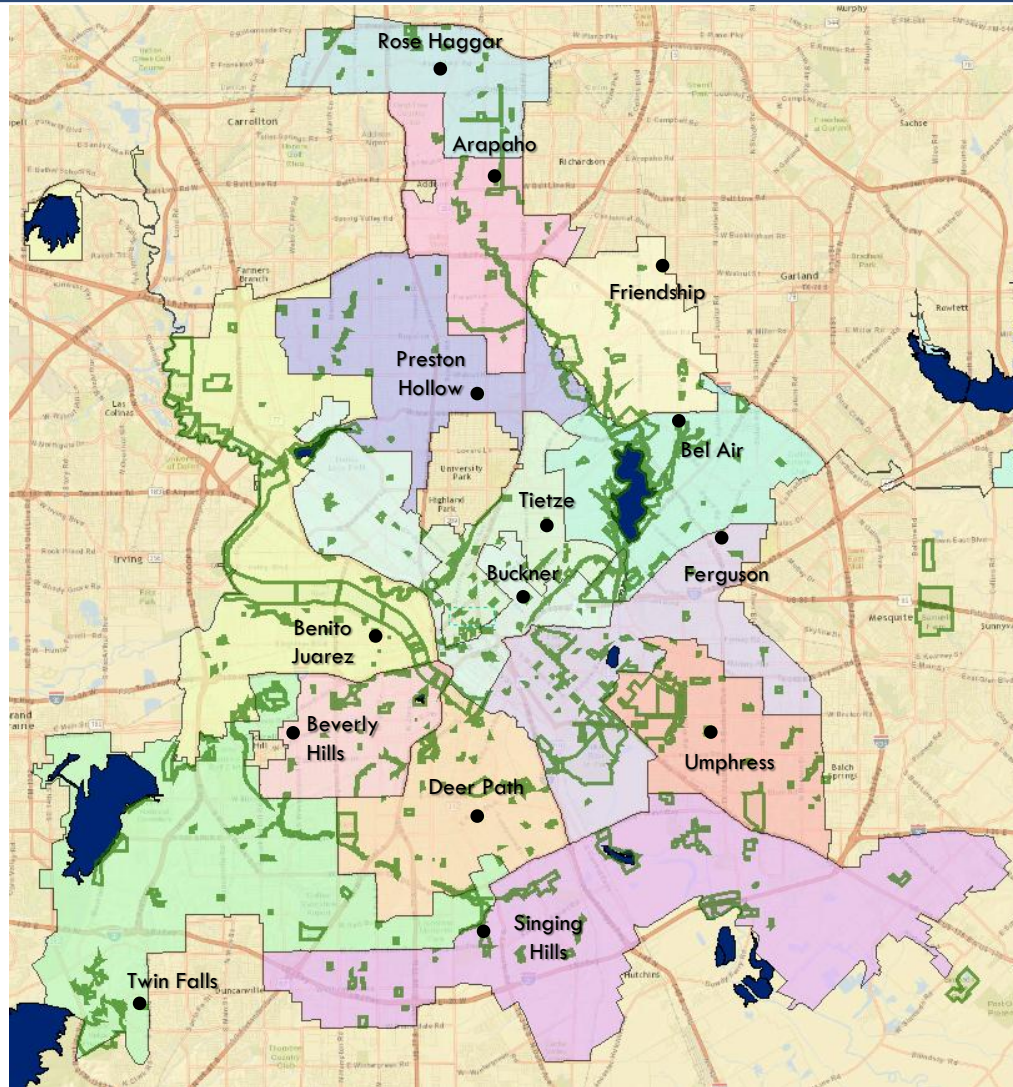

# Highest Scoring Parks per District

8

- Beverly Hills (District 1)
- Buckner (District 2)
- Twin Falls (District 3)
- Deer Path (District 4)
- Umphress (District 5)
- Benito Juarez (District 6)
- Ferguson (District 7)
- Singing Hills (District 8)
- Bel-Air (District 9)
- Friendship (District 10)
- Arapaho (District 11)
- Rose Haggar (District 12)
- Preston Hollow (District 13)
- Tietze (District 14)

# Park Locations